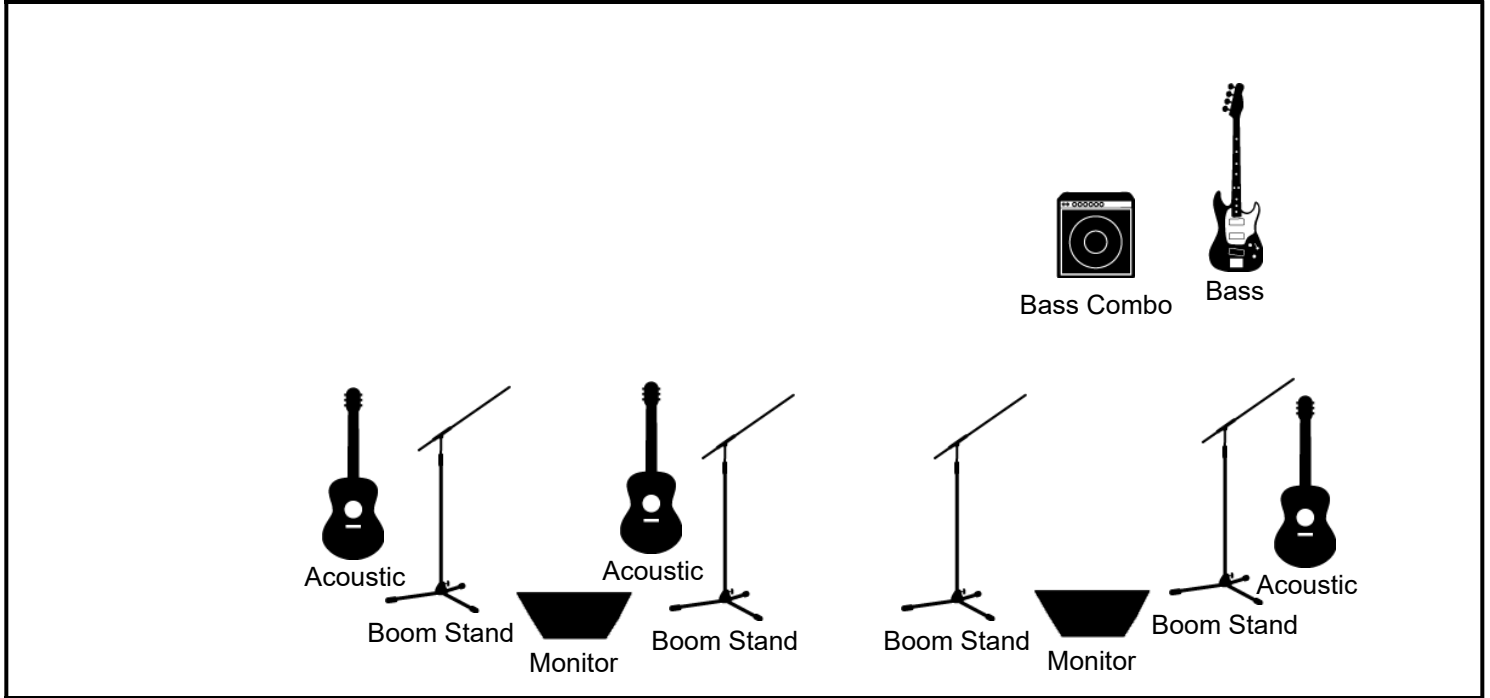

# STAGE PLOT DESIGNER

BAND NAME

VENUE

SHOW DATE / TIME

Canyon Run

STAGE

INPUT LIST

1	Lynda Vocal (Dynamic Mic)	9	Bill Bass/Ampeg Combo	17	
2	Ally Vocal (Dynamic Mic)	10	Bobby Kick Pedal XLR	18	
3	Bobby Vocal (Dynamic Mic)	11	Bobby Cajon (Condensor)	19	
4	James (Dynamic Mic)	12		20	
5	Lynda Guitar (Acoustic DI)	13		21	
6	Bobby Guitar (Acoustic DI)	14		22	
7	James Guitar (Acoustic DI)	15		23	
8	James Mandolin (DI)	16		24	

NOTES

James stands Stage right, then Lynda, Ally, and Bobby. Bill stands behind Bobby & Ally. Band supplies DI's. Countryman type 85 & L.R. Baggs DI's.