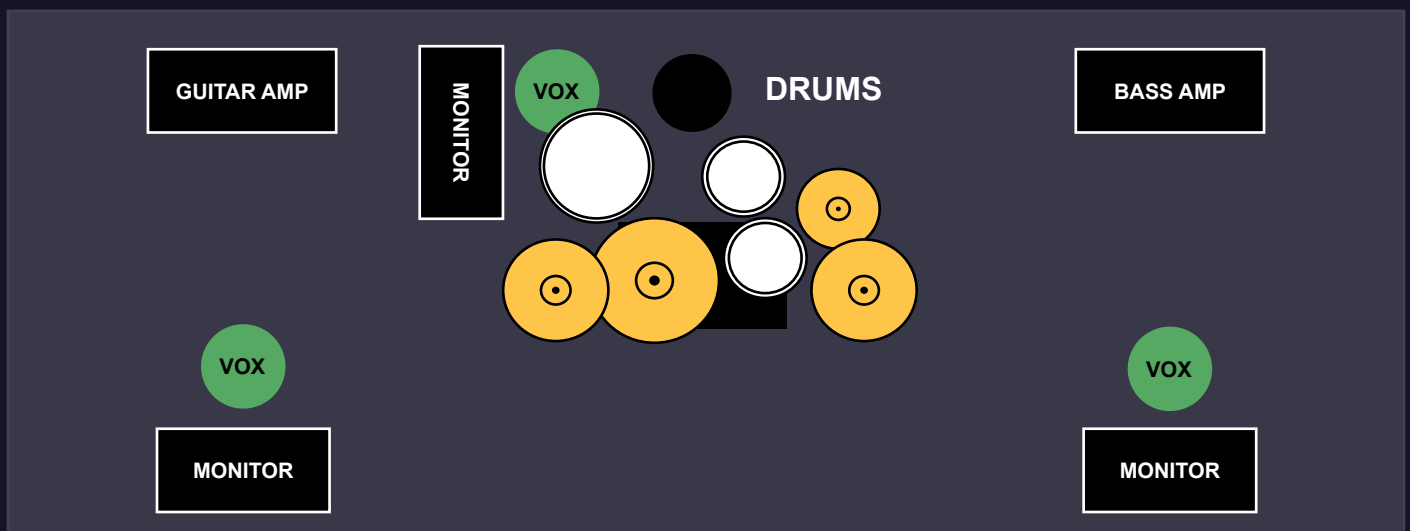

TECHNICAL RIDER

MUSICIAN

Anelise:
Vocals/Bass guitar

Akos:
Lead guitar/Backing vocals

Fabio:
Drums/Backing vocals

Requirements

- 1 x bass combo amp or a DI box
- 1 x vocal mic (Shure SM58 or equivalent with 1x ¼ inch jack cable.
- 1 x 4x12 guitar cabinet
- 1 x vocal mic (Shure SM58 or equivalent with 1x ¼ inch jack cable.
- Drumkit shells: 1 x Bass drum, 1 x high tom, 1 x floor tom, 2 x cymbal stands, 1 x stool (Extra mic for cowbell)
- 1 x vocal mic (Shure SM58 or equivalent with 1x ¼ inch jack cable.

MONITORS

- 3 monitors on separate sends (Where possible)

OWN ENGINEER

- No

STAGE PLAN

For all booking enquiries, please email rockyurmum@gmail.com
+44 07950 010434 for further details.