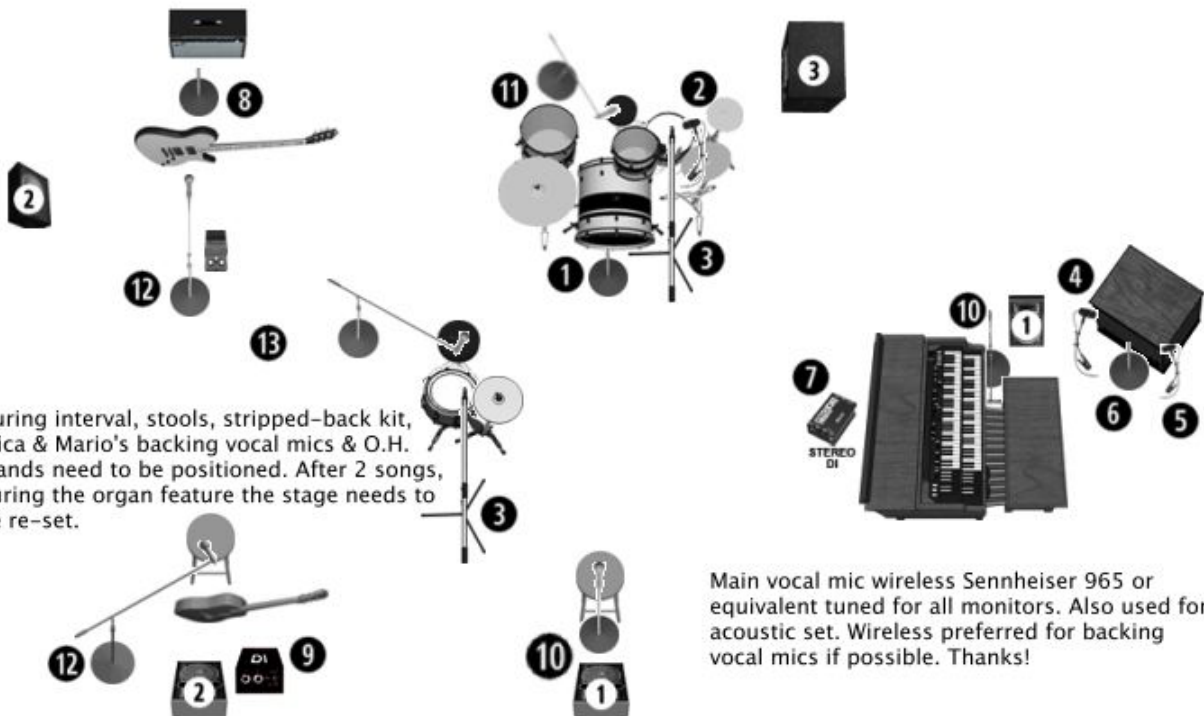

NEW ALBUM **POCKET THE BLACK** OUT NOW

THINK BOOKER T SHARING A SCOTCH WITH B.B. KING AT THE CROSSROADS AFTER MIDNIGHT

STAGE PLOT & INPUT LIST

Version: November 2016

Format: 90 Min Set (with opt interval)

Erica Graf: Electric Guitar • Backing Vocals

Mario Marino: Drums • Backing Vocals

| | | | | | |
|------------|----------|--------|-----------|-----------|------|
| 1. Kick | Beta 52 | Short | 9. A/Gtr | D.I. Box | Mono |
| 2. Snare | SM 57 | Short | 10. M.Vox | EW500 965 | Boom |
| 3. O.H. | KSM 81 | Boom | 11. B.Vox | SM 58 | Boom |
| 4. Leslie | AKG C418 | Clip | 12. B.Vox | SM 58 | Boom |
| 5. Leslie | AKG C418 | Clip | | | |
| 6. Leslie | Beta 52 | Short | | | |
| 7. Leslie | D.I. BOX | Stereo | | | |
| 8. Gtr Amp | SM 57 | Short | | | |