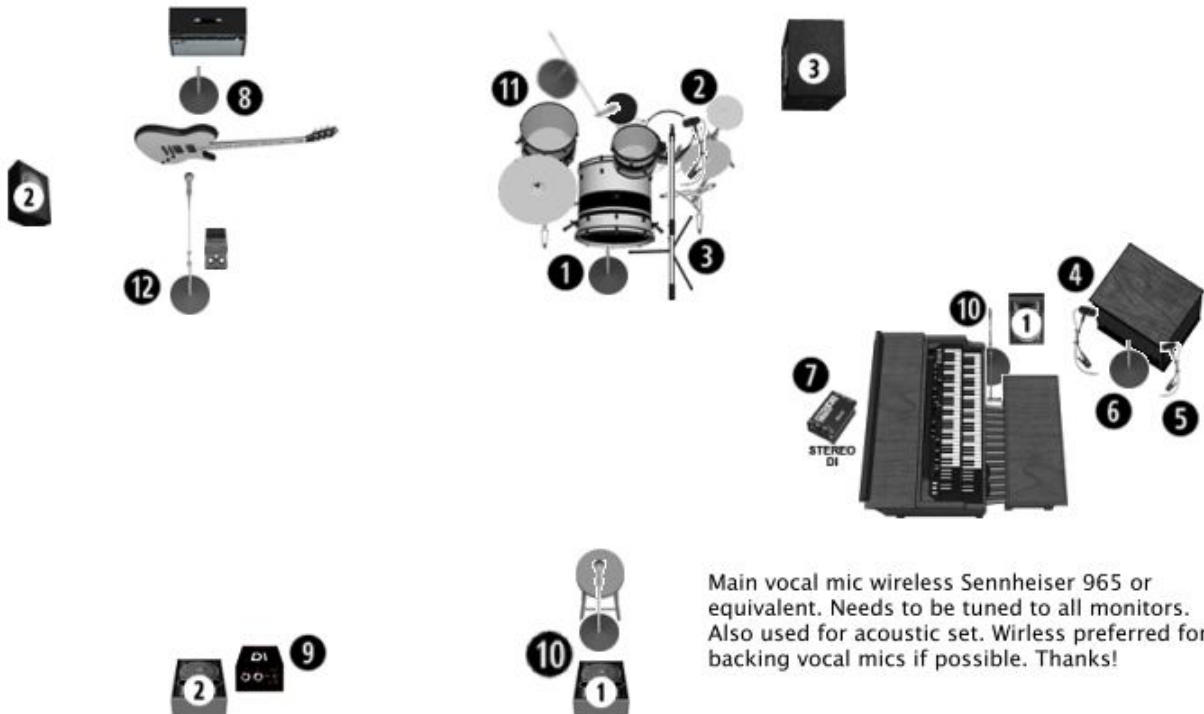

Lazy Eye Musicians

Evan Whetter: Lead Vocals • Hammond Organ • Harmonica

Erica Graf: Electric Guitar • Backing Vocals

Mario Marino: Drums • Backing Vocals

STAGE PLOT & INPUT LIST

Version: November 2016
 Format: <60 Min Set

Main vocal mic wireless Sennheiser 965 or equivalent. Needs to be tuned to all monitors. Also used for acoustic set. Wireless preferred for backing vocal mics if possible. Thanks!

1. Kick	Beta 52	Short	9. A/Gtr	D.I. Box	Mono
2. Snare	SM 57	Short	10. M.Vox	EW500 965	Boom
3. O.H.	KSM 81	Boom	11. B.Vox	SM 58	Boom
4. Leslie	AKG C418	Clip	12. B.Vox	SM 58	Boom
5. Leslie	AKG C418	Clip			
6. Leslie	Beta 52	Short			
7. Leslie	D.I. BOX	Stereo			
8. Gtr Amp	SM 57	Short			