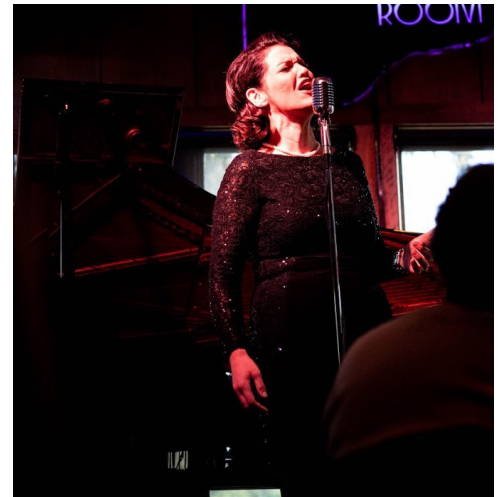

A large photograph of Joyann Parker performing on stage. She is wearing a blue lace dress and singing into a vintage microphone. The background is dark with blue stage lighting.

# JOYANN PARKER

## PATSY CLINE TRIBUTE SHOW

**"In her must-see tribute to Patsy Cline, with a stellar band, Joyann Parker summons the requisite sadness and richness."  
Jon Bream, Minneapolis Star Tribune**

In this powerful 90-minute stage performance, Joyann Parker and her seasoned band showcase the most popular and best-loved of Patsy's songs. Enjoy a nostalgic trip back in time as Joyann beautifully weaves the stories of Patsy's life and career in and out of the music you know and love.

Vintage costumes and ambiance enhance Joyann's uncanny and authentic channeling of the classic vocals of the legendary Patsy Cline. This is a must-see show that has sold out over 10 times!

**BOOKING:**