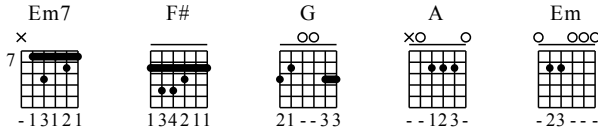

# Adagio For Strings

Lead Guitar

Written by Samuel Barber

Arranged for Guitar by Inlak'esh

Moderate ♩ = 152

## Intro

1

Em7 F#

Harm. -----|  
let ring -----|

T 12 11 12 14 11 12 14 12 14 15  
A 11 11 11 11 11 11 11 11 11 11  
B 11 11 11 11 11 11 11 11 11 11

9

G A F#

12 14 15 14 15 17 14 14 14 14 14 14 14 14 14 14 14 11 14 11