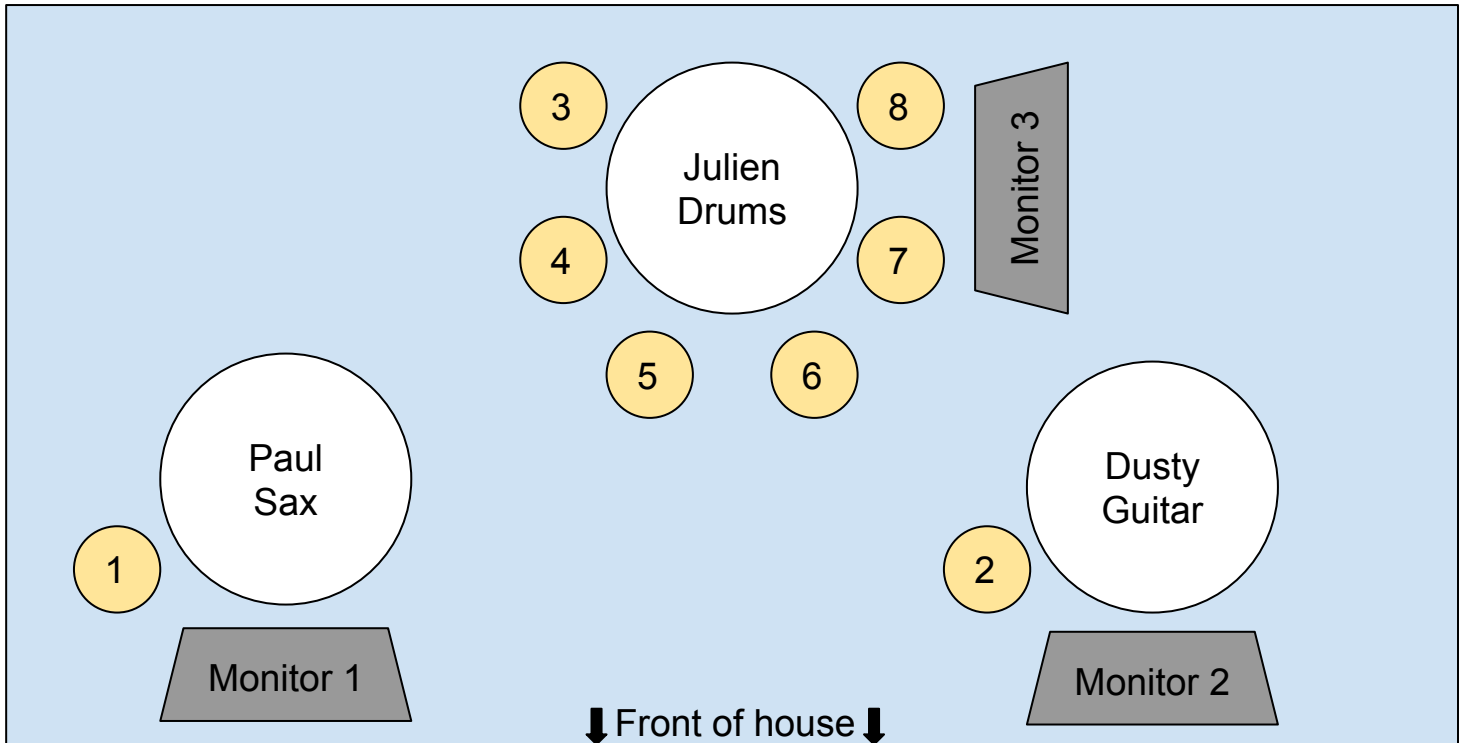

# Kelp Giant

## Stage plot

## Input list

1	Saxophone	XLR input	2 Power needed for FX unit
2	Guitar	XLR input	2 Power needed for FX unit
3	Bass Drum	Beta 52	
4	Snare Drum	SM 57	
5	Tom Drum 1	E 604	
6	Tom Drum 2	E 604	
7	Overhead Drum L	KSM 137	
8	Overhead Drum R	KSM 137	