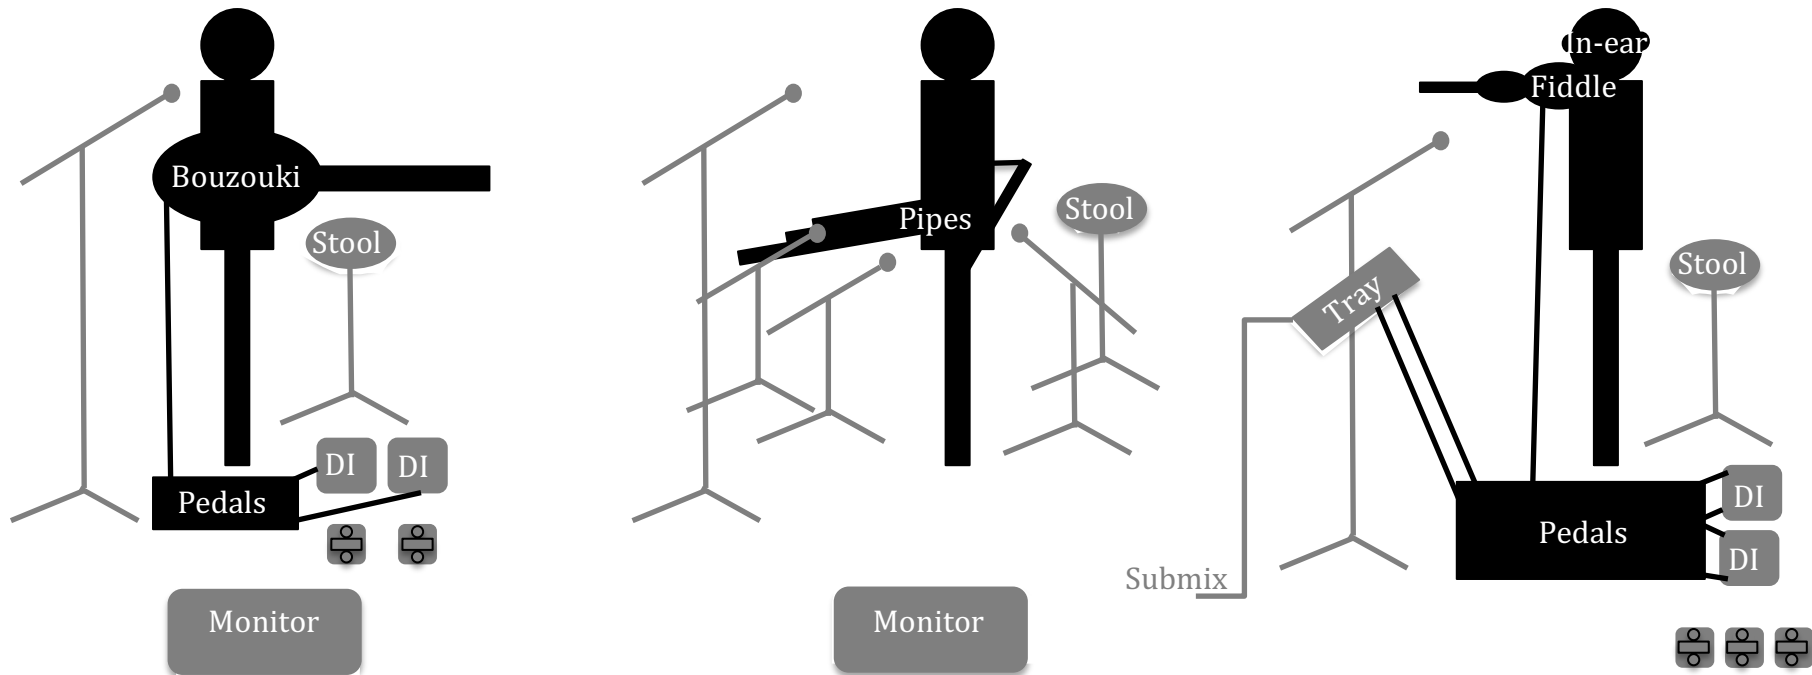

DUBLINN

Backline:

Black: Equipment provided by band **Grey:** Equipment provided by backline

Stage plot:

Tech Rider:

Vox Mic & Stand	Dynamic mic (58 or similar)	Mic & Stand (x4)	Dynamic mics (58 or similar) 1 high stand and 3 low stands	Mic & Stand	Vox mic for announcements (58 or similar)
Stool	Adjustable high stool without armrests	Stool	Adjustable low stool without armrests	Stool	Adjustable high stool without armrests
DI (x2)	Standard DI's	Monitor	Standard stage monitor	Submix	XLR submix to in-ear monitors
Elec. Outlets (x2)	For standard DC's			Elec. Outlets(x3)	For standard DC's
Monitor	Standard stage monitor			DI (x2)	Identical DI models with ¼" jack input & ¼" jack thru-put
NB: Please confirm with promoter/agent tech requirements for guest performers.				Tray	Flat tray or tall table alternative