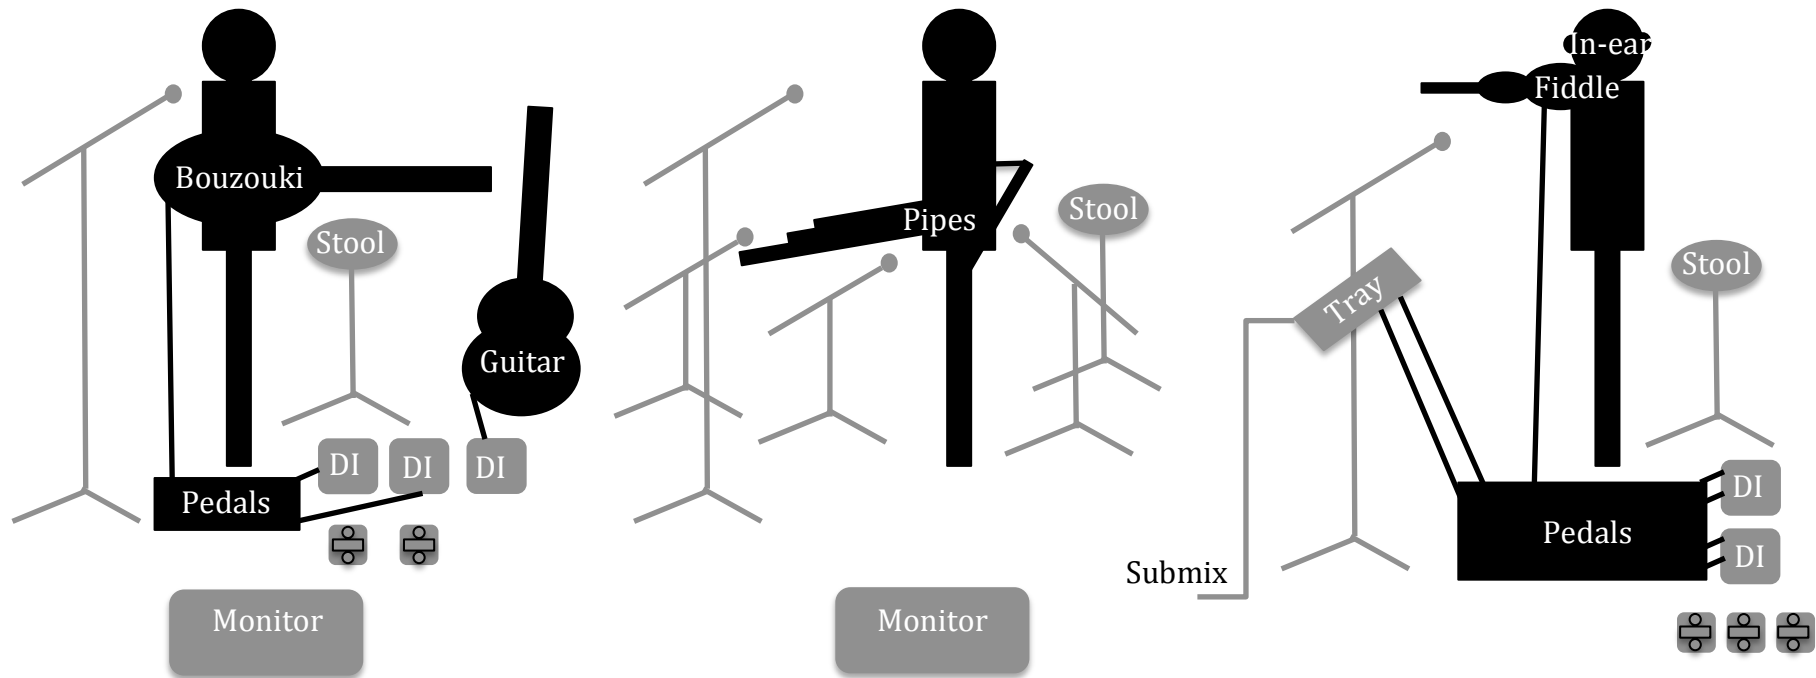

DUBLINN

Backline:

Black: Equipment provided by band

Grey: Equipment provided by backline

Stage plot:

Tech Rider:

Vox Mic & Stand	Dynamic mic (58 or similar)	Mic & Stand (x4)	Dynamic mics (58 or similar) 1 high stand and 3 low stands	Mic & Stand	Vox mic for announcements (58 or similar)
Stool	Adjustable high stool without armrests	Stool	Adjustable low stool without armrests	Stool	Adjustable high stool without armrests
DI (x3)	Standard DI's	Monitor	Standard stage monitor	Submix	XLR submix to in-ear monitors
Elec. Outlets (x2)	For standard DC's			Elec. Outlets(x3)	For standard DC's
Monitor	Standard stage monitor			DI (x2)	Identical DI models with 1/4" jack input & 1/4" jack thru-put
NB: Please confirm with promoter/agent tech requirements for guest performers.				Tray	Flat tray or tall table alternative