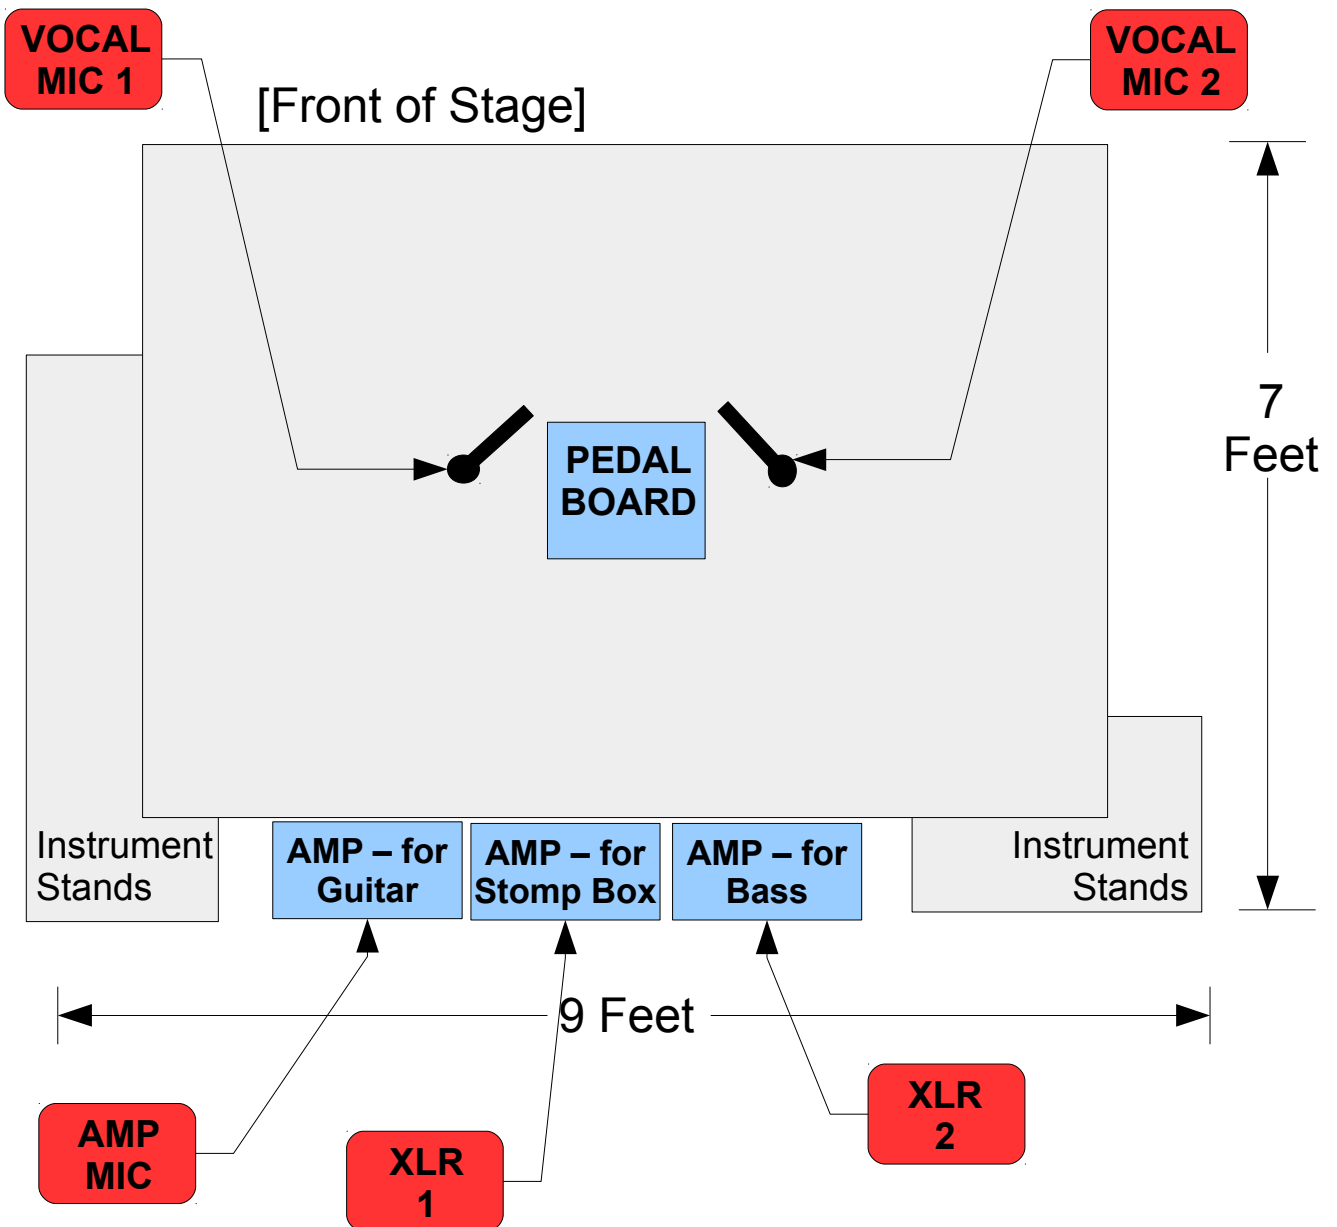

# Grifters & Shills – STAGEPLOT and SOUND

## **BAND REQUIRES:**

**VOCAL MIC 1:** *Provide mic and TRIPOD-BASE mic stand.*

**VOCAL MIC 2:** *Provide mic and TRIPOD-BASE mic stand.*

**AMP MIC:** *Provide mic for guitar amp.*

**XLR 1:** *Provide XLR line. Amp has XLR direct out.*

**XLR 2:** *Provide XLR line. Amp has XLR direct out.*