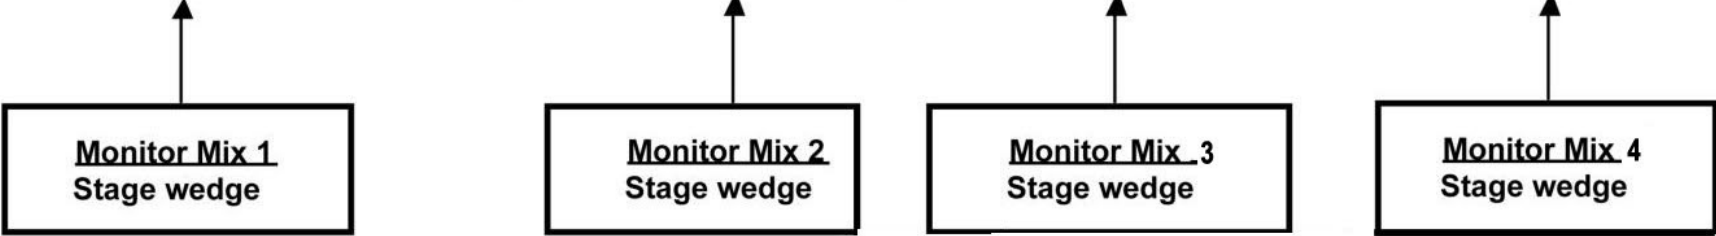

Molly's Revenge Stage Plot

Winterdance Show, with guest vocalist & dancers.

HOUSE LEFT
- INST XLR LINE (Mando)
- INST XLR LINE (guitar)
- VOC MIC

HOUSE CENTER
- INST XLR LINE (fiddle)
- VOC MIC

HOUSE CENTER
- VOC MIC

HOUSE RIGHT
- INST XLR (Scottish pipes)
- VOC/INST. MIC (flute)
- INST XLR LINE (drum)

	STUART			JOHN		AMELIA	DAVID			
	Guitar	Mandola	Vocals	Fiddle	Vocals	Lead Vocals	Highland Bagpipes	Whistle	Bodhran	
AC Power	Yes	Yes		Yes		Vocal mic Boom stand	Yes			
Phantom										
Also needed	XLR Cable	XLR Cable	Vocal mic Boom stand	XLR Cable	Vocal mic Boom stand			XLR Cable	Vocal Mic Boom stand	XLR Cable

--- DANCE FLOOR ---

--- AUDIENCE ---

CONTACT: JOHN WEED
831-818-5021
john@mollysrevenge.com