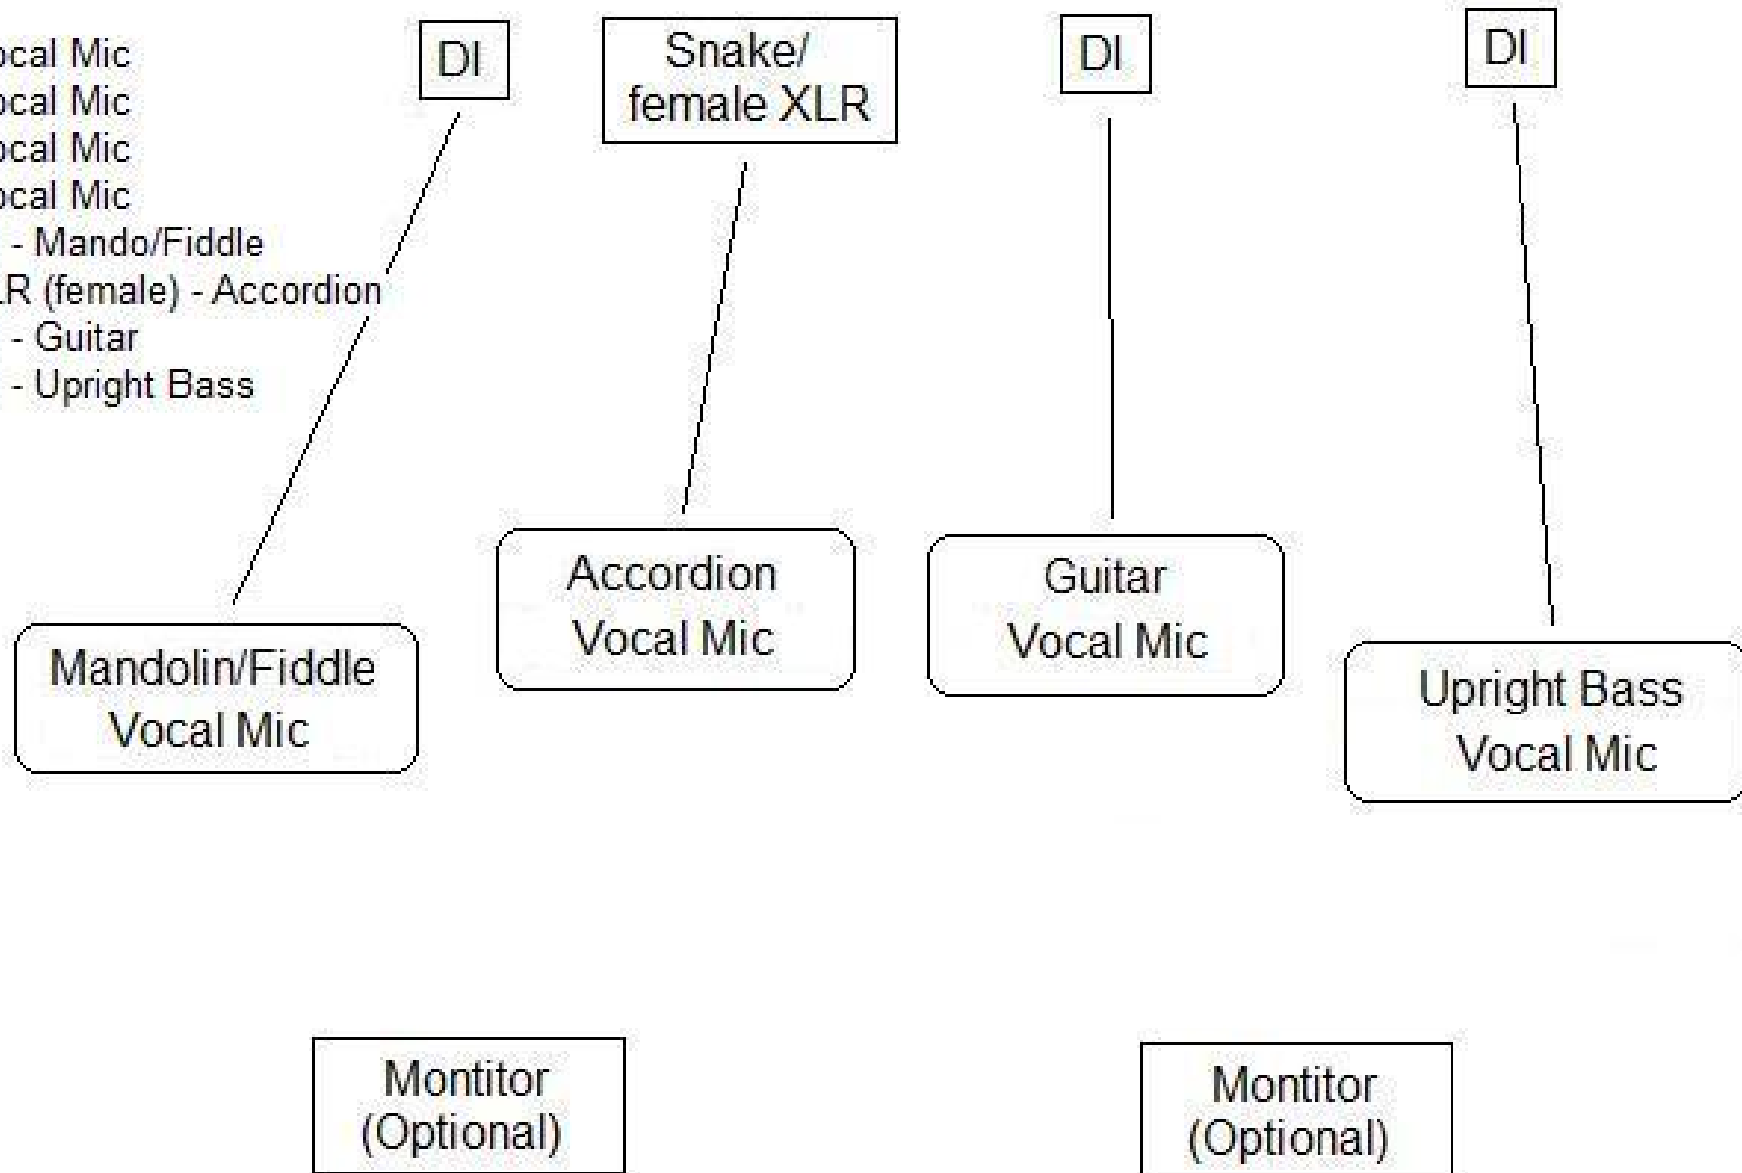

Input list:

1. Vocal Mic
2. Vocal Mic
3. Vocal Mic
4. Vocal Mic
5. DI - Mando/Fiddle
6. XLR (female) - Accordion
7. DI - Guitar
8. DI - Upright Bass

**The Flemming Fold
Stage Plot - 2016**

Audience