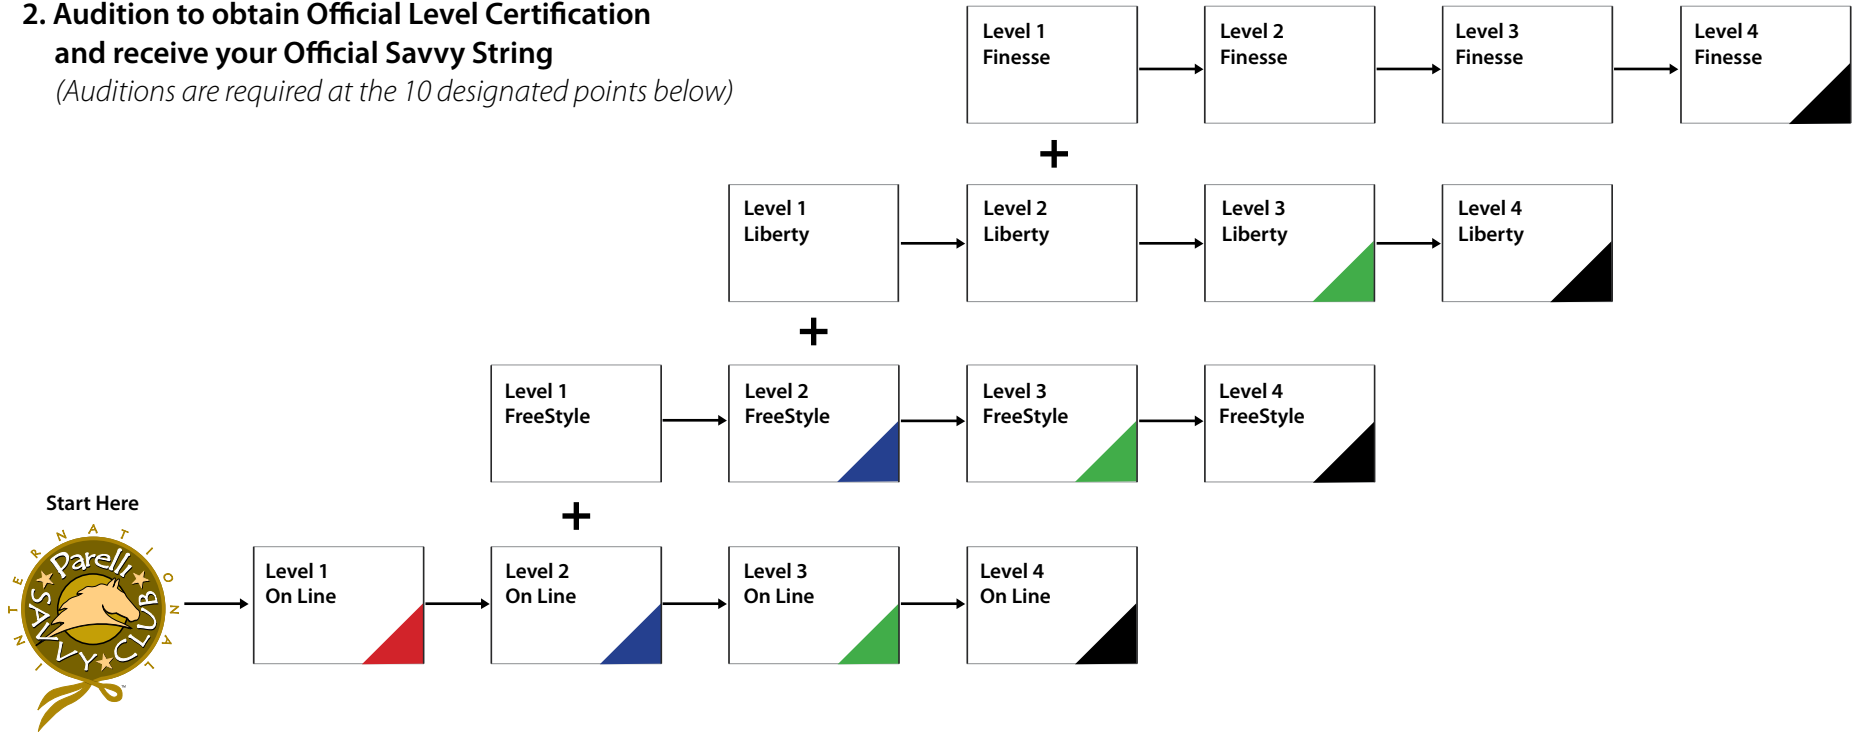

Parelli Levels Pathway

Start with one Savvy and progressively build up to Four Savvys.

There are two ways to progress on the Parelli Pathway (*Assessment=Unofficial, Audition=Official*):

1. Self Assess at each Level in each Savvy

(16 possible certificates to download)

2. Audition to obtain Official Level Certification and receive your Official Savvy String

(Auditions are required at the 10 designated points below)

PATHWAY KEY:

- ▲ = Level 1 On Line **Red Savvy String**
- ▲ = Level 2 On Line + FreeStyle **Blue Savvy String**
- ▲ = Level 3 On Line + FreeStyle + Liberty **Green Savvy String**
- ▲ = Level 4 On Line + FreeStyle + Liberty + Finesse **Black Savvy String**

Auditions are required at these points to obtain Official Level Certification.