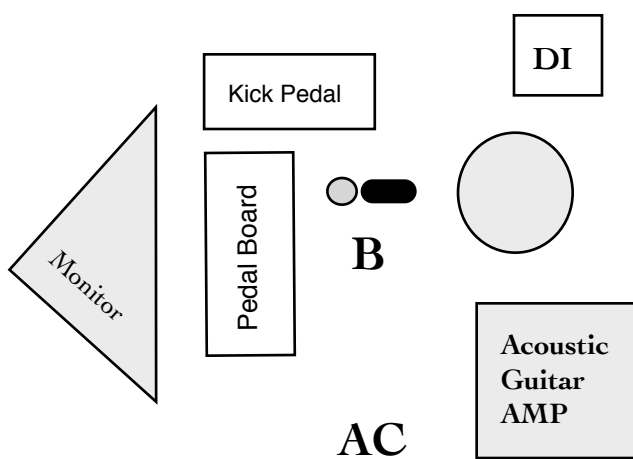

# Gypsy Soul Stage Plot for Trio

- Stool
- Microphone
- B** Boom Stand
- DI DI Box
- AC** Power

**Front Of Stage**

**Cilette Swann- Lead Singer**  
 Uses Telefunken M80 microphone  
 Plus In-ear monitoring independent of  
 mixing engineer  
 (we provide both)