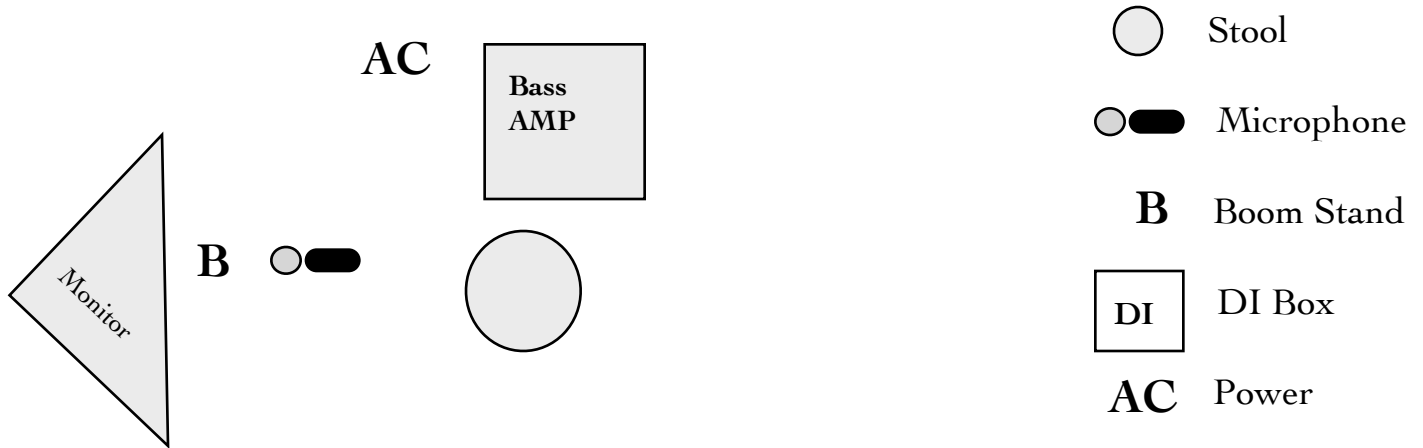

# Gypsy Soul Stage Plot for Trio

- Stool
- Microphone
- B** Boom Stand
- DI DI Box
- AC** Power

**Front Of Stage**

**Cilette Swann- Lead Singer**  
 Uses Telefunken M80 microphone  
 Plus In-ear monitoring independent of  
 mixing engineer  
 (we provide both)