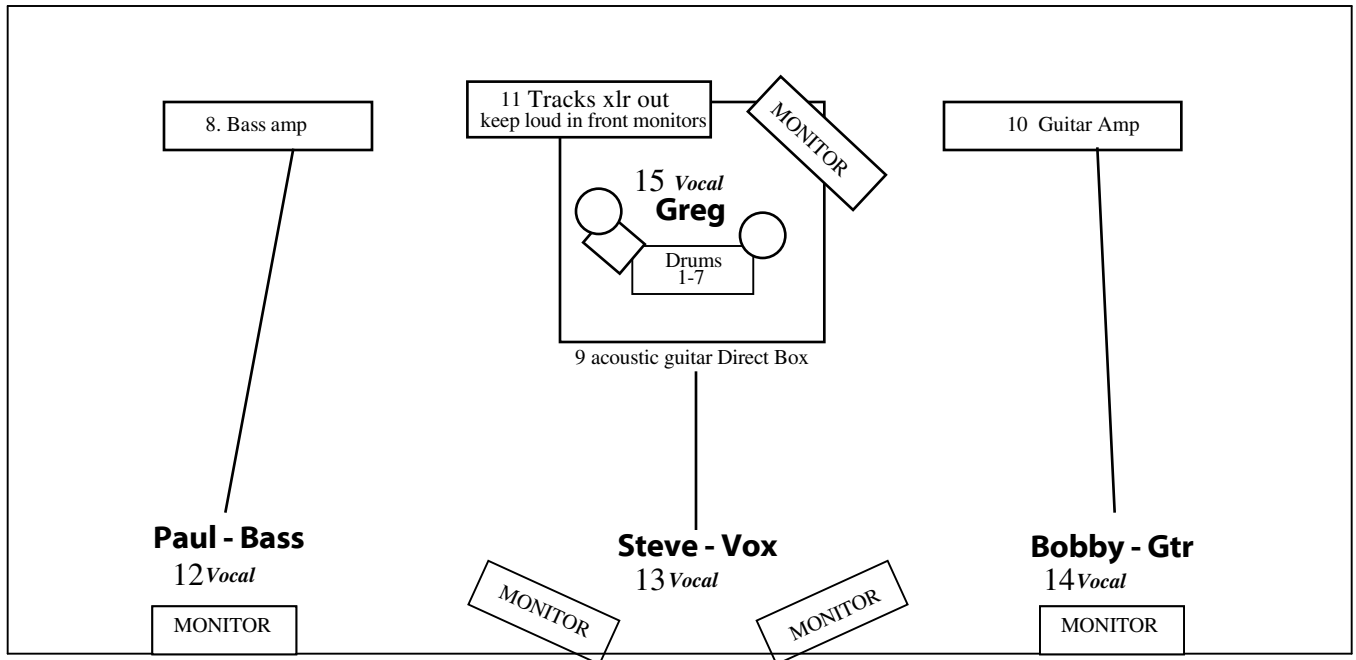

STAGE PLOT

VAN WHOLEN

PATCH LIST:

- 1 Kick
- 2 Snare
- 3 Hat
- 4 Rack Tom
- 5 Floor 1
- 6 Floor 2
- 7 Over Head
- 8 Bass Amp DI
- 9 Acoustic DI or Mic
- 10 Guitar Amp Mic SM57 or e609
- 11 Track DI (PLEASE KEEP LOUD IN FRONT MONITOR MIX)
- 12 Bass Vocal (Paul)
- 13 Lead Vocal (Steve)
- 14 Guitar Vocal (Bobby)
- 15 Drum Vocal (Greg)