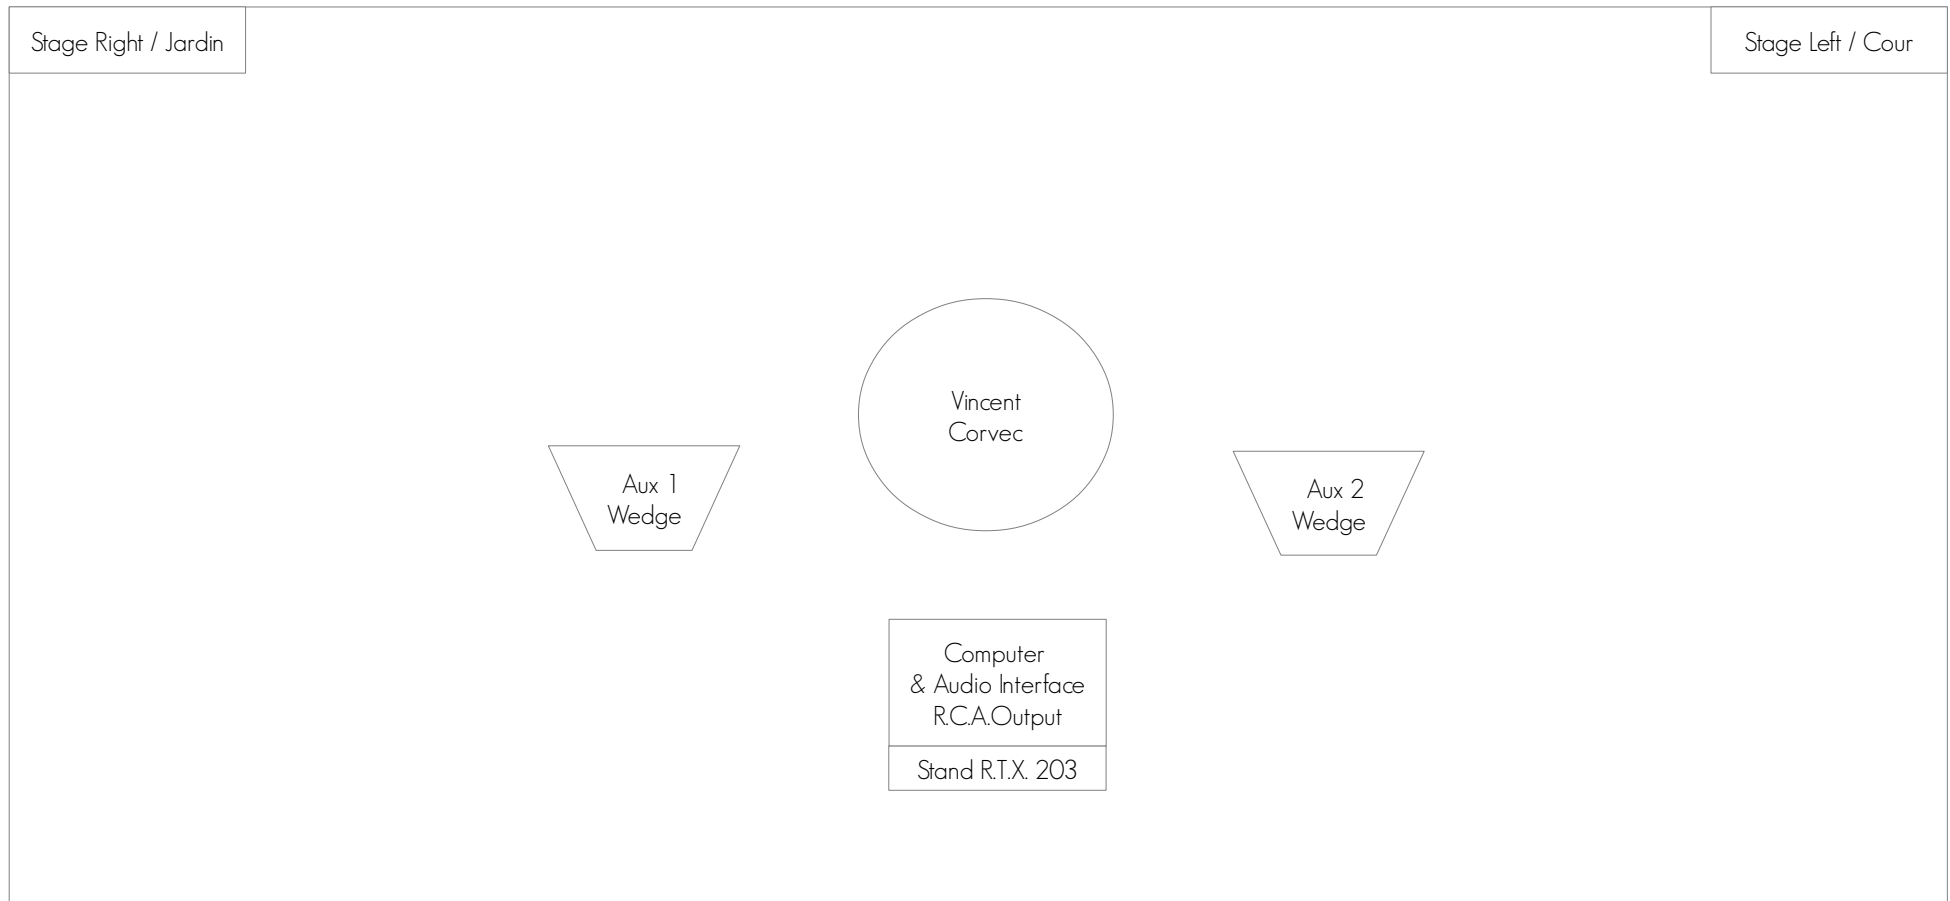

CORVEC / DJ Set Up

Technical Rider & Stage Map

STYLE /	Soul-Funk	Nu-Disco	Deep-House
SET /	60 - 90 minutes	1 Musician	
MUSICIANS /	Vincent Corvec	Digital Mixer	Laptop
CATERING /	1 Vegetarian		
BACKLINE /	1 Multi-Bar Outlet / 220 V 1 R.T.X. Stands - Master Double Barre X 203		1 Prises secteur / 220 V 1 R.T.X. Stands - Type Master Double Barre X 203
MONITORING /	2 Wedges		2 Retours
MIXING /	L/R Playback		Playback G/D
LIGHTING /	No Frontlight, to avoid video-conflict Alternative soft and sober blue & red ambiance Soft white light on the stage ground		Pas de lumière de face, nous somme immergés dans la vidéo Pas de douche, ambiance sobre, alternant bleu & rouge Légère lumière blanche au sol
RECORDING /	Promo Video Recording : soft light on the ground, please Promo Audio Recording : ZOOM L/R on mixer, please		Captation vidéo promotionnelle : légère lumière blanche au sol, s.v.p. Captation audio promotionnelle : ZOOM G /D sortie table de régie, s.v.p.

CORVEC / DJ Set Up

Technical Rider & Stage Map

CORVEC / DJ Set Up

Technical Rider & Stage Map

PATCH CORVEC			
Line	Instrument	Mic / D.I.	Mic Stand
1	Audio Interface Left	R.C.A.	
2	Audio Interface Right	R.C.A.	

	Front	1 Digital mixing console	Sound Engineer
Aux 1	Monitor	1 Wedge	Vincent Corvec
Aux 2	Monitor	1 Wedge	Vincent Corvec
Aux 3	Bus	Matrix MAIN LEFT	
Aux 4	Bus	Matrix MAIN Right	

USUAL GEAR	
Vincent Corvec	1 Mac Book Pro 1 Kontrol Z1 (R.C.A. Output)