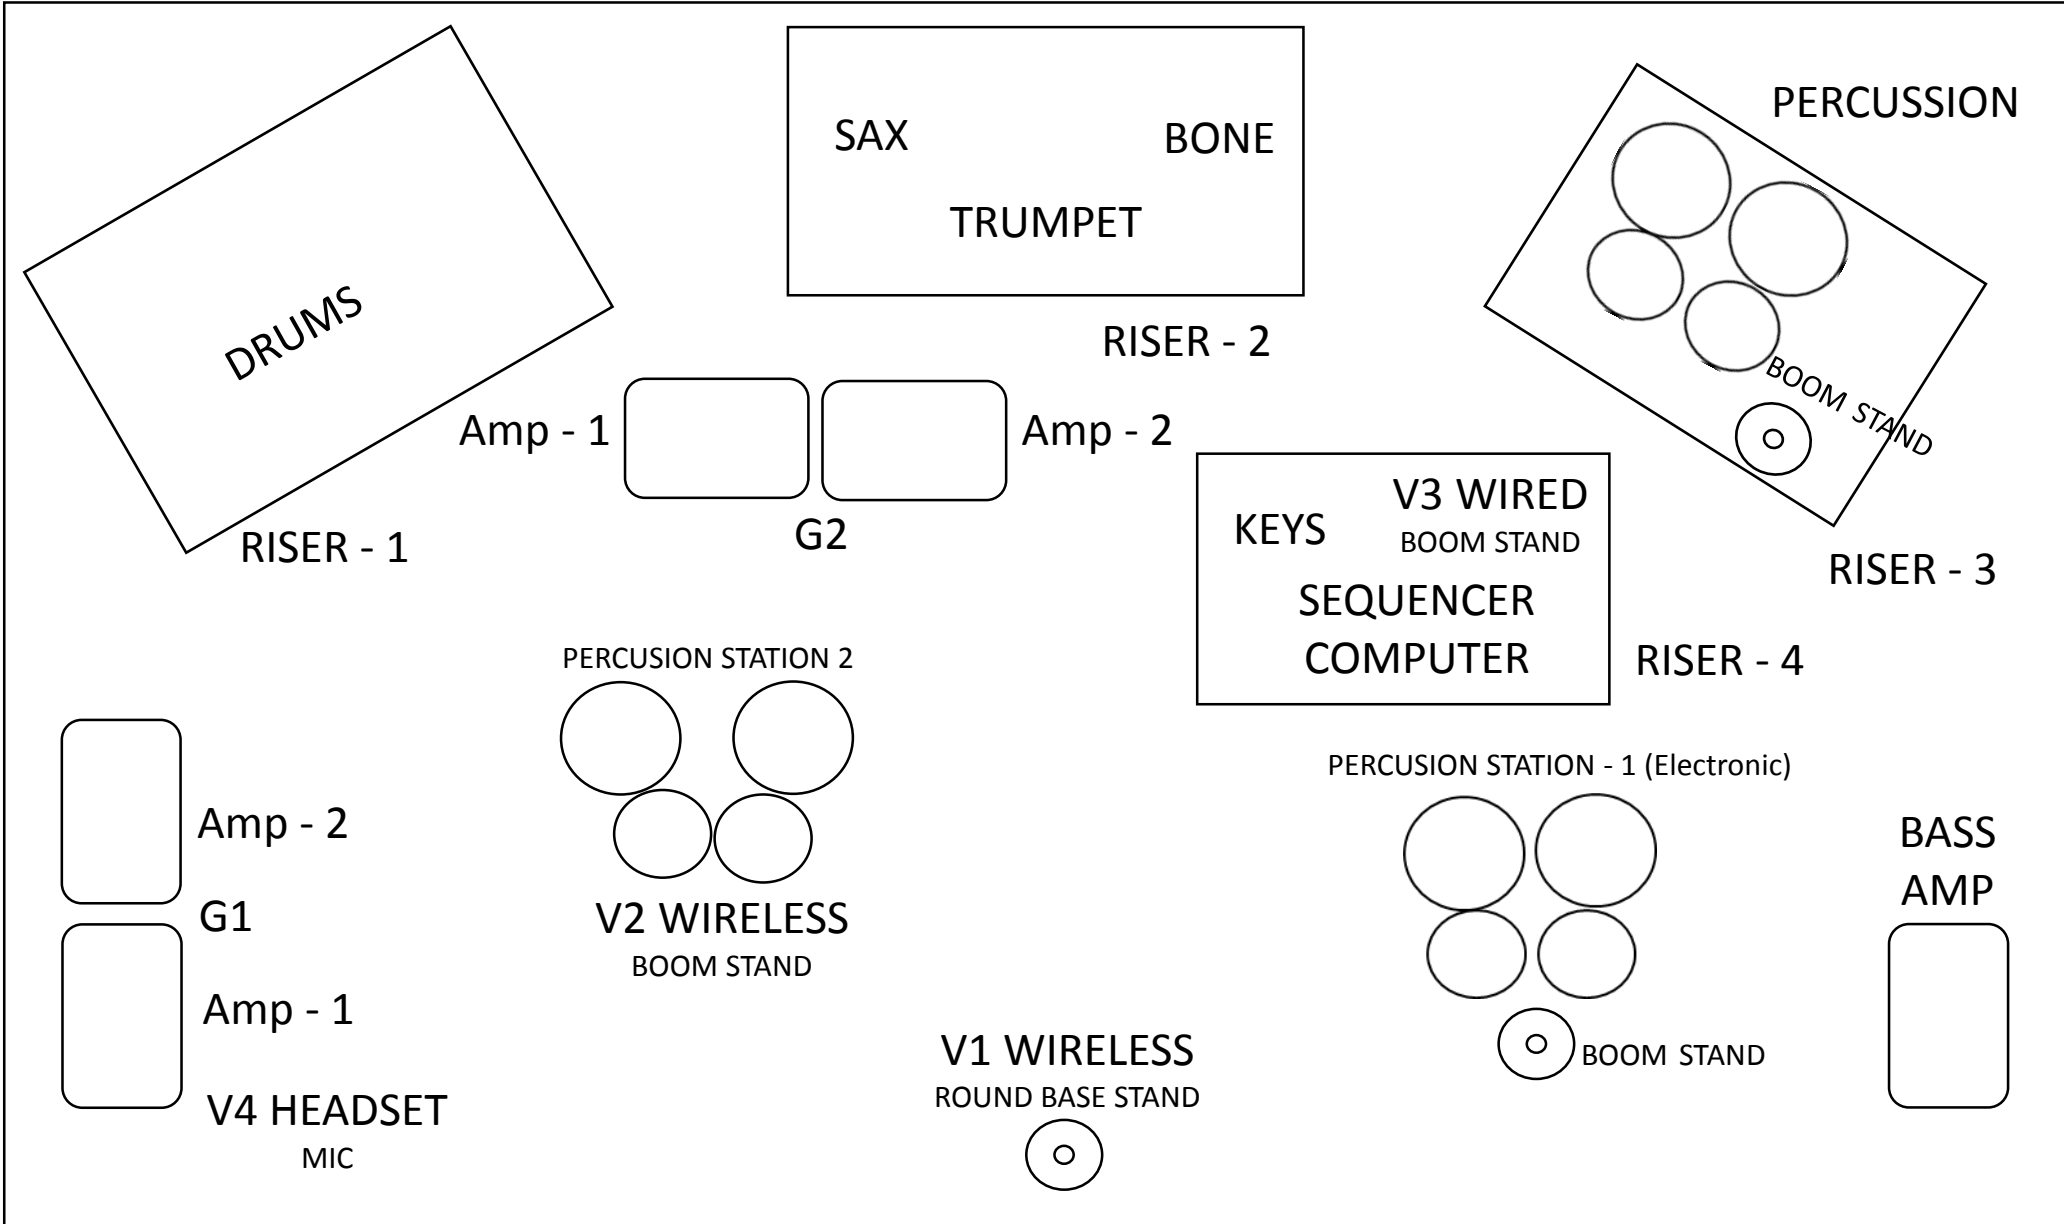

# KALIMBA STAGE PLOT

NOTE: KALIMBA TYPICALLY PERFORMS WITH IN EAR MONITORS, REFER TO THIS PLOT WHEN FLOOR MONITORS ARE USED

Riser heights:  
tallest to  
shortest

- Riser - 1, 36"
- Riser - 2, 24"
- Riser - 3, 12"
- Riser - 4, 6"

SIDE FILL STAGE LEFT

SIDE FILL STAGE RIGHT

AUDIENCE