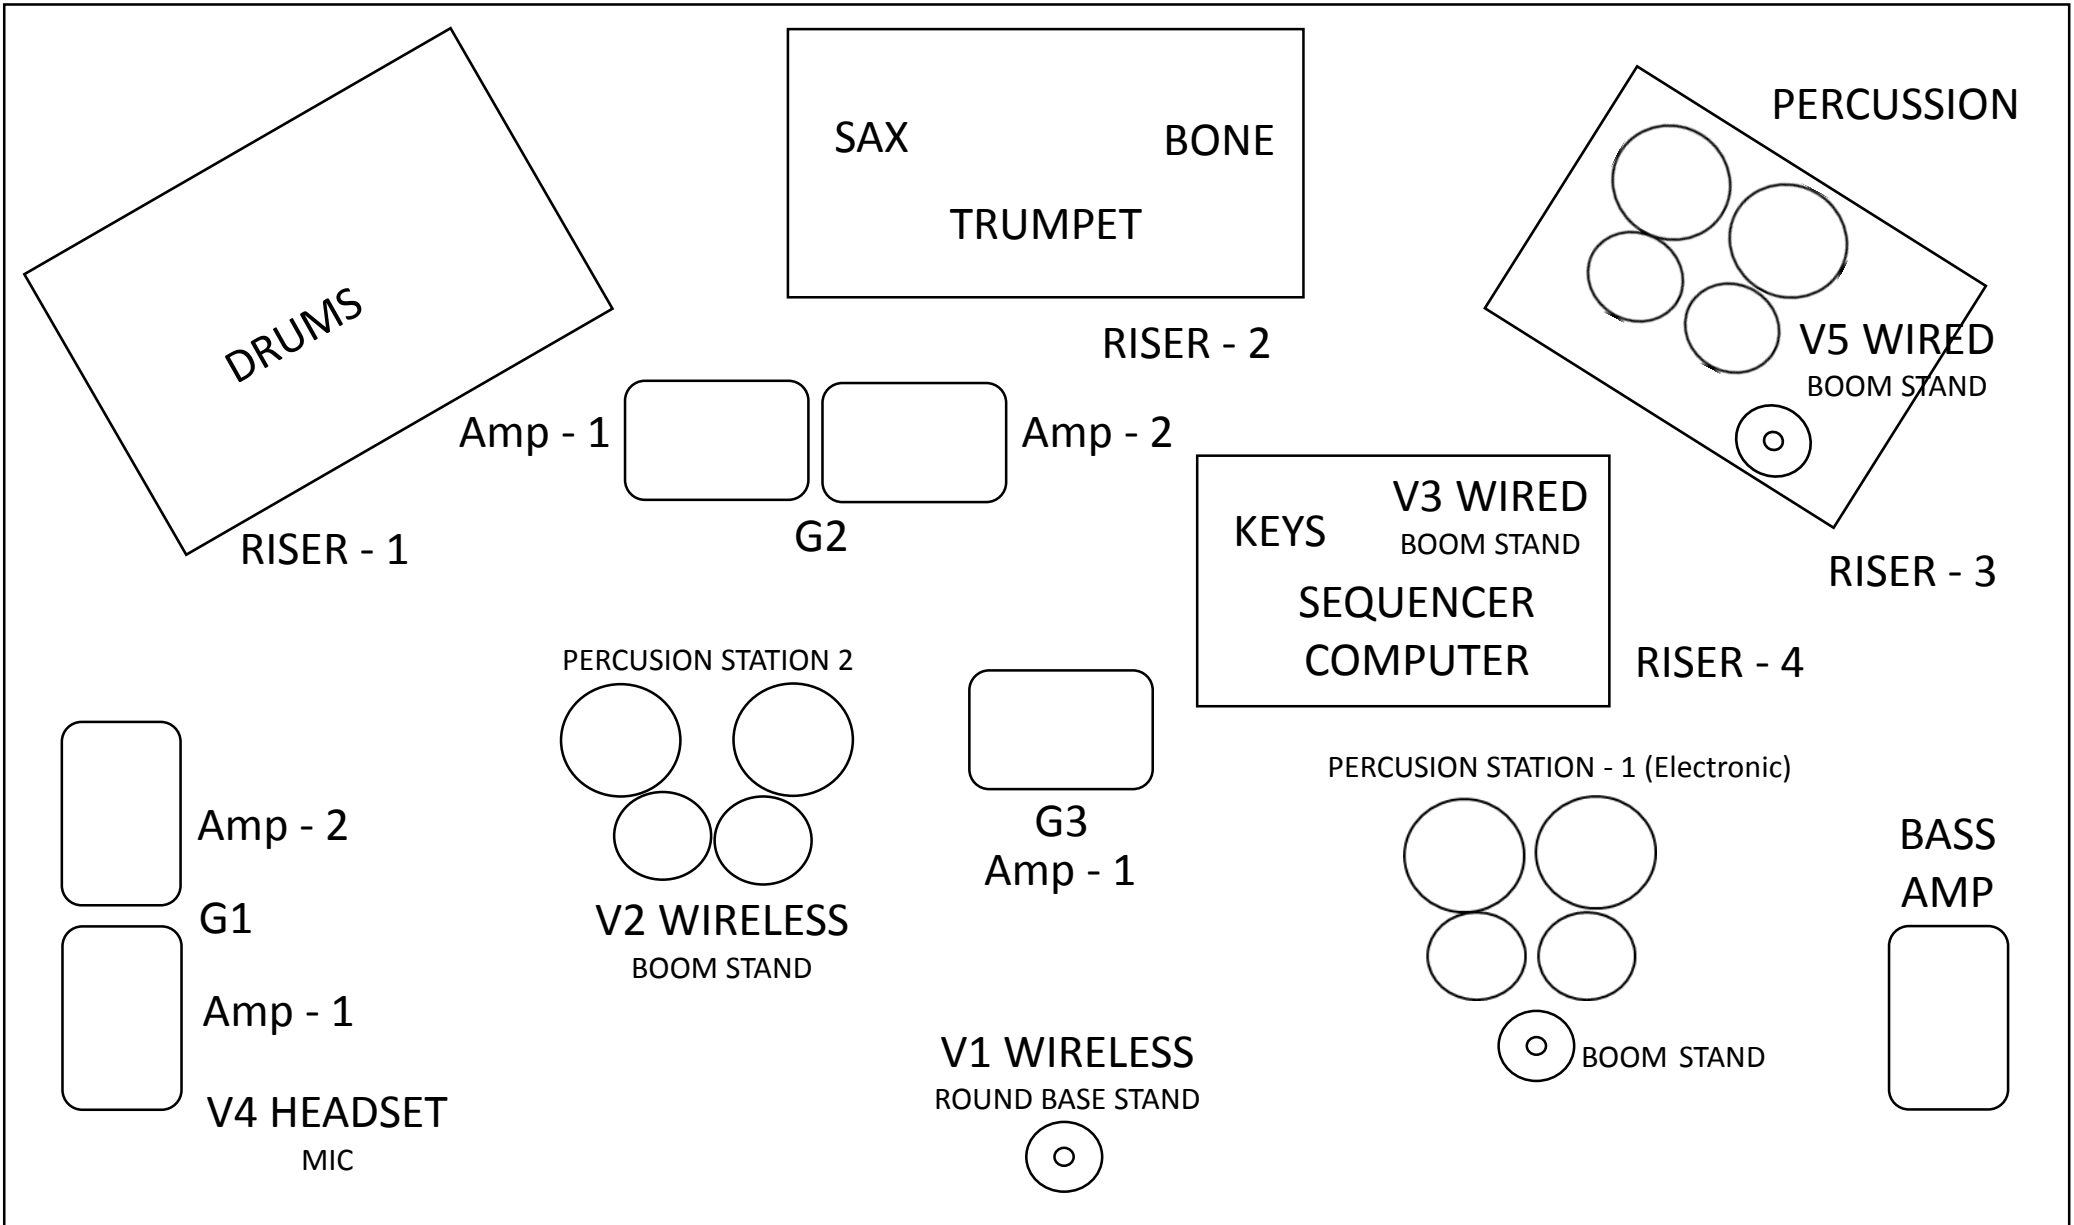

# KALIMBA STAGE PLOT

NOTE: KALIMBA TYPICALLY PERFORMS WITH IN EAR MONITORS, REFER TO THIS PLOT WHEN FLOOR MONITORS ARE USED

Riser heights:  
tallest to  
shortest

- Riser - 1, 36"
- Riser - 2, 24"
- Riser - 3, 12"
- Riser - 4, 6"

SIDE FILL STAGE LEFT

SIDE FILL STAGE RIGHT

AUDIENCE