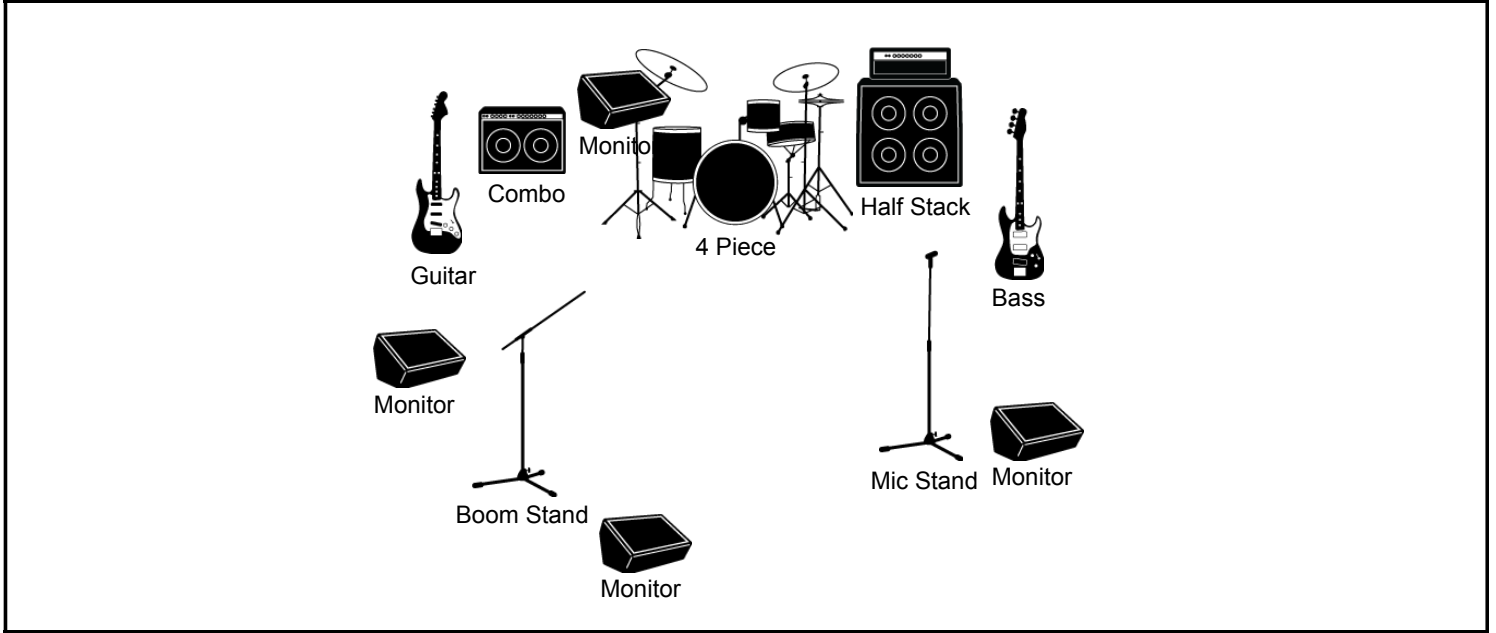

STAGE PLOT DESIGNER

BAND NAME

VENUE

SHOW DATE / TIME

Dog Leg Dilemma

STAGE

NOTES

Set up should be as close and compact as possible.

INPUT LIST

Guitar
Bass
Sax
Drums
talk mic