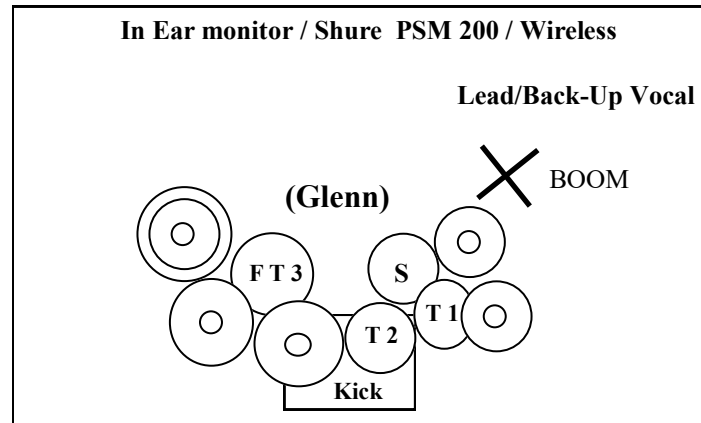

Stage Right

Stage Left

Bass
 Bass goes direct
 No Amp
(Sean)

Gtr 1 Stage right
 Gtr 1 Goes Direct / No Amp
(Mike)

Gtr 2 lead Stage Left
 Gtr 2 Goes Direct / No Amp
(Ron)

5pc/Drums
 (Kick w/Internal Mic AKG D112)

HIFI SUPERSTAR STAGE PLOT

Split Snake / Monitor mixer:
 Berhinger x32 Producer /
 32 channel

*****Wireless Rack Unit**
 4 PSM 200 wireless personal in
 ears
 Wireless Audio Technica series
 3000 mic

Bass Guitar
Back-Up Vocal
Front Stage right