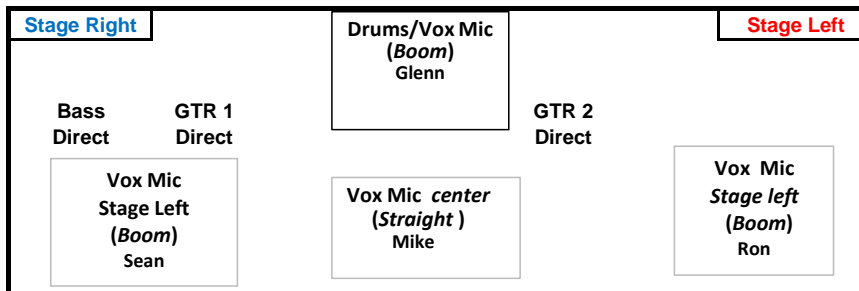

Split snake pin input sheet

Monitor mix Split Snake Input list - (16 channels)

- 1 Kick (has AKG D112 internal mic) XLR jack on side of bass drum
- 2 HiHat
- 3 Tom 1
- 4 Tom 2
- 5 Floor Tom
- 6 Backing Tracks
- 7 Bass Gtr
- 8 Gtr 1 SR (Mike)
- 9 Gtr 2 SL (Ron)
- 10 Vox 1 SR (Sean)
- 11 Vox 2 C (Mike - wireless mic)
- 12 Vox 3 SL (Ron)
- 13 Vox 4 (Glenn - drums)
- 14 X
- 15 X
- 16 Talk back

Mike Paterson = Lead Vocals & Ryth Gtr 1
 Glenn Mikes = Drums & Lead vocals
 Ron Gonzalez = Lead Gtr 2 & Lead vocals
 Sean Jacobs = Bass & Backing vocals

Front of Stage!

WWW.HIFISUPERSTAR.COM