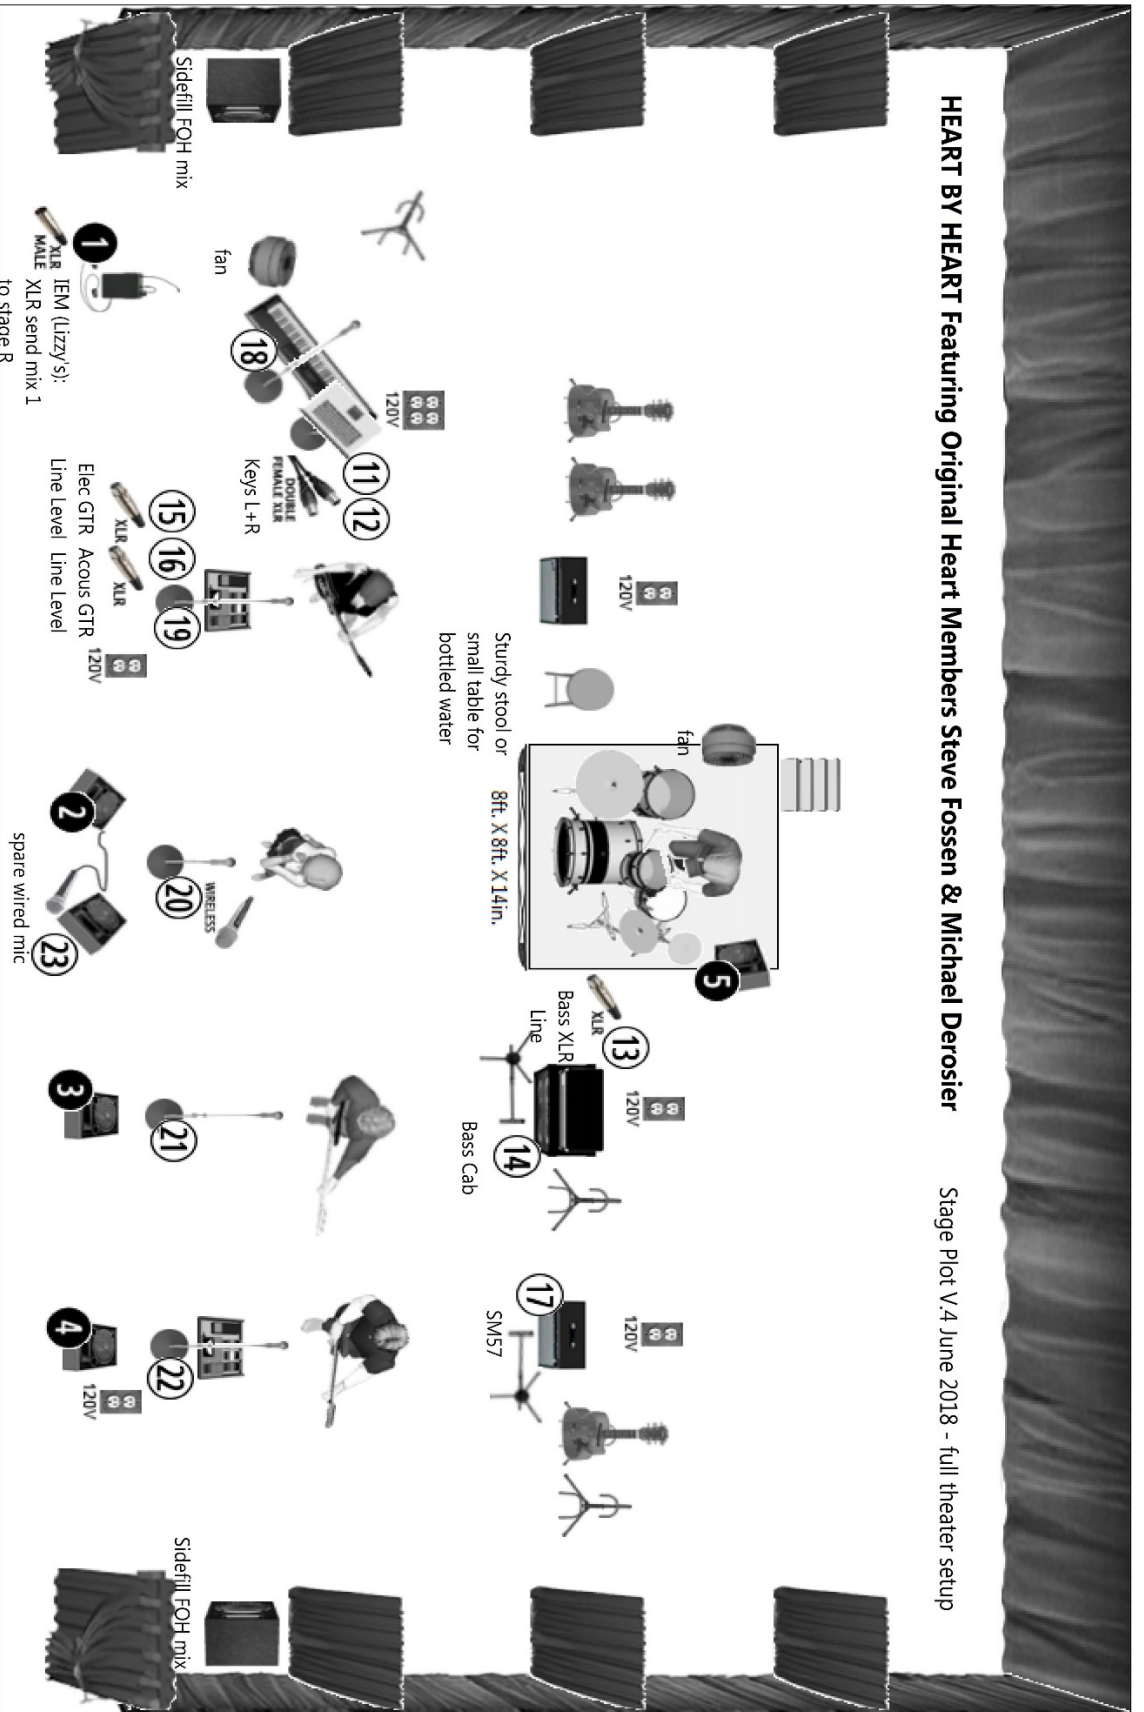

HEART BY HEART Featuring Original Heart Members Steve Fossen & Michael Derosier

Stage Plot V.4 June 2018 - full theater setup

1 Kick	Beta 52	9. OH-L	SM81	17. E Guitar SL	SM57	BAND/Monitor Mix #/Role	Questions or Info - Contact:
2 Kick	SM91	10. OH-R	SM81	18. Voc Keys SR	Beta58 BOOM	1. Lizzy Daymont - DSR	The band carries its own vocal mics - please provide backups should there be any issues.
3 Snare Top	SM57	11. Keys L	XLR DSR	19. Voc Gtr SR	Beta58 BOOM	Elec & Acous Guitars, keys, Voc	
4. Snare Bottom	SM57	12. Keys R	XLR DSR	20. WL Voc Lead WL	Beta STRGHT	2. Somar Macek - DSC Lead Voc	Please keep stage clear of cable clutter, gaff down to avoid trip hazards.
5 Hat	SM81	13. Bass R	XLR	21. Voc Bass	Beta58 BOOM	3. Steve Fossen - DSL Bass, Voc	
6 Rack	SM98	14. Bass Cab	XLR	22. Voc Gtr SL	Beta58 BOOM	4. Chad Quist - DSL Gtr, Voc	
7. Floor	SM98	15. E Guitar SR	XLR DSR	23. Spare Voc	Beta 58	5. Mike Derosier - Riser Drums	
8. Ride	SM81	16. Ac Guitar SR	XLR DSR	24.			