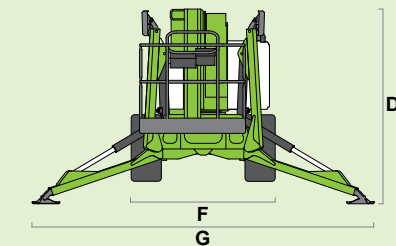

niftylift

SD64 4x4x4

(A) 21.3m
70ft

(B) 19.3m
63ft 6in

(C) 12.8m
42ft

225kg
500lbs

1.8m x 0.85m
5ft 11in x 2ft 9in

150°

100°

(D) 2.25m
7ft 5in

(F) 2.05m
6ft 9in

(G) 4.2m
13ft 9in

(J) 6.15m
20ft 2in

7.5km/h
4.7mph

3.5m
11ft 6in

45%
24°

3950kg
8700lbs

niftylift
1525 S. Buncombe Road,
Greer, SC - 29651
United States
1-800-643-8954
usasales@niftylift.com
www.niftylift.com

IS-101