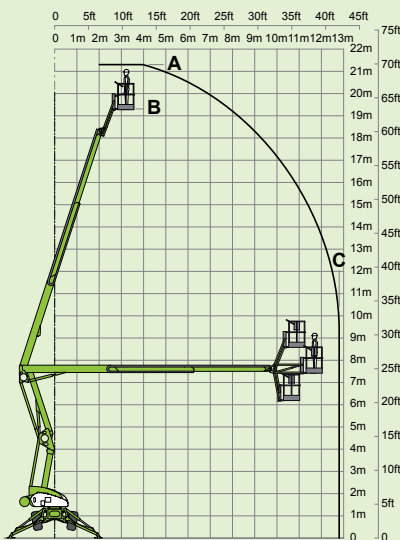

niftylift

SD64 4x4x4

(A) 21.3m
70ft

(B) 19.3m
63ft 6in

(C) 12.8m
42ft

225kg
500lbs

1.8m x 0.85m
5ft 11in x 2ft 9in

150°

100°

(D) 2.25m
7ft 5in

(F) 2.05m
6ft 9in

(G) 4.2m
13ft 9in

(J) 6.15m
20ft 2in

7.5km/h
4.7mph

3.5m
11ft 6in

45%
24°

3950kg
8700lbs

niftylift
1525 S. Buncombe Road,
Greer, SC - 29651
United States
1-800-643-8954
usasales@niftylift.com
www.niftylift.com

IS-101