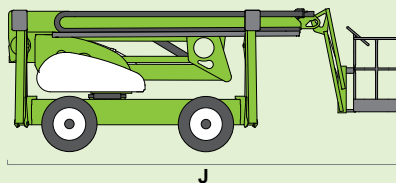

niftylift

SD64 4x4x4

(A) 21.3m
70ft

(B) 19.3m
63ft 6in

(C) 12.8m
42ft

225kg
500lbs

1.8m x 0.85m
5ft 11in x 2ft 9in

150°

100°

(D) 2.25m
7ft 5in

(F) 2.05m
6ft 9in

(G) 4.2m
13ft 9in

(J) 6.15m
20ft 2in

7.5km/h
4.7mph

3.5m
11ft 6in

45%
24°

3950kg
8700lbs

niftylift
1525 S. Buncombe Road,
Greer, SC - 29651
United States
1-800-643-8954
usasales@niftylift.com
www.niftylift.com

IS-101