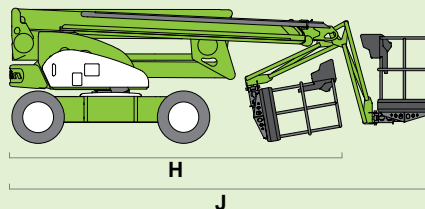

SiOPS® toughcage

niftylift
1525 S. Buncombe Road,
Greer, SC - 29651
United States
1-800-643-8954
usasales@niftylift.com
www.niftylift.com