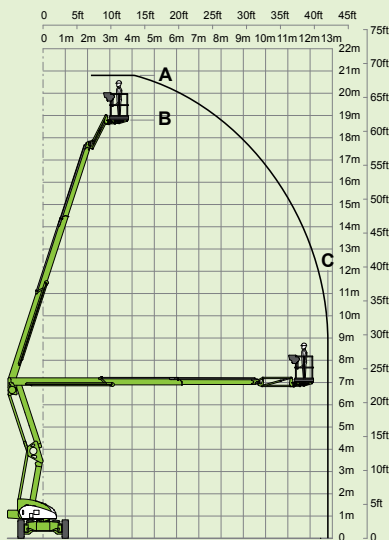

SiOPS® toughcage

niftylift
1525 S. Buncombe Road,
Greer, SC - 29651
United States
1-800-643-8954
usasales@niftylift.com
www.niftylift.com