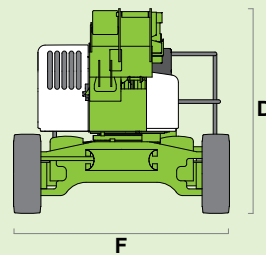

SiOPS® toughcage

niftylift
1525 S. Buncombe Road,
Greer, SC - 29651
United States
1-800-643-8954
usasales@niftylift.com
www.niftylift.com