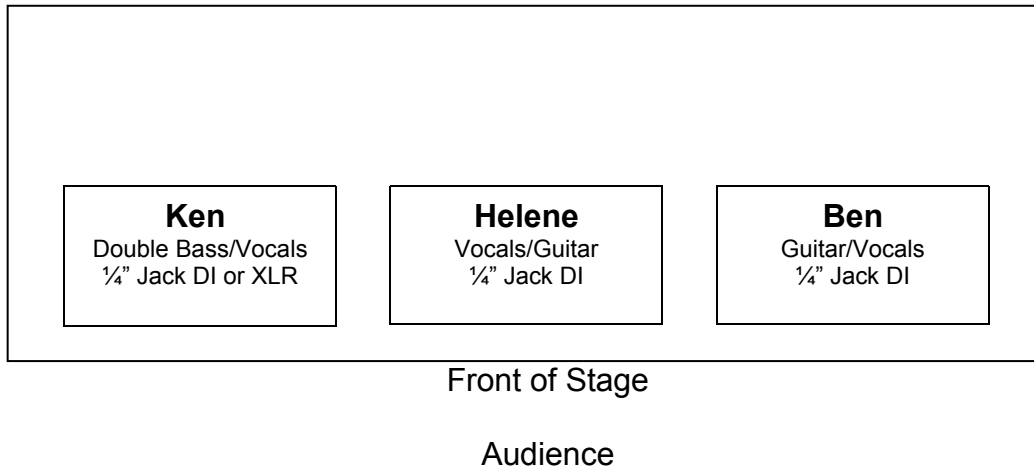

Jackson Creek Band

Stage Plan and Specification

Specification:

- Helene** Vocal Microphone, Guitar with 1/4" Jack out.
- Ben** Vocal Microphone, Guitar with 1/4" Jack out.
- Ken** Vocal Microphone, Double bass and Pre-Amp
with 1/4" Jack or XLR out.