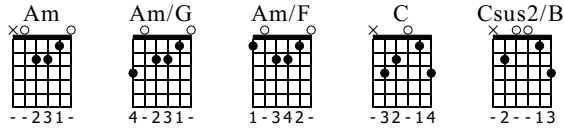

SHRED-MACHINE

Week 1 - A Minor / C Major

Rhythm Chart

Music by Rob Compagna

Standard tuning

♩ = 72

key: A minor

S-Gt

Am

Am/G

mf

TAB: 1 2 0 2 1 | 1 2 0 2 1

B: 0 0 0 0 3 3 3

Am/F

4x

TAB: 1 2 0 2 1 | 1 2 3 1 0 1

B: 1 1 1 1 1 1

key: C major

C

Csus2/B

TAB: 1 0 3 1 0 | 1 0 3 1 3

B: 3 3 3 3 2 2 2

Am

Am/G