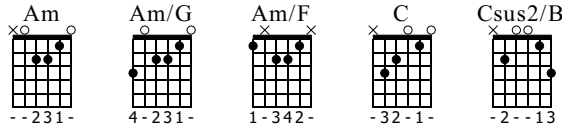

SHRED-MACHINE

Week 1 - A Minor / C Major

Lead Sheet

Music by Rob Compagna

Standard tuning

♩ = 72

Key: Am - Am arpeggio 1

Am

Am arpeggio 2

Am/G

Lead Gtr

Am arpeggio 3

Am/F

F arpeggio

Dm arpeggio

Am diatonic scale