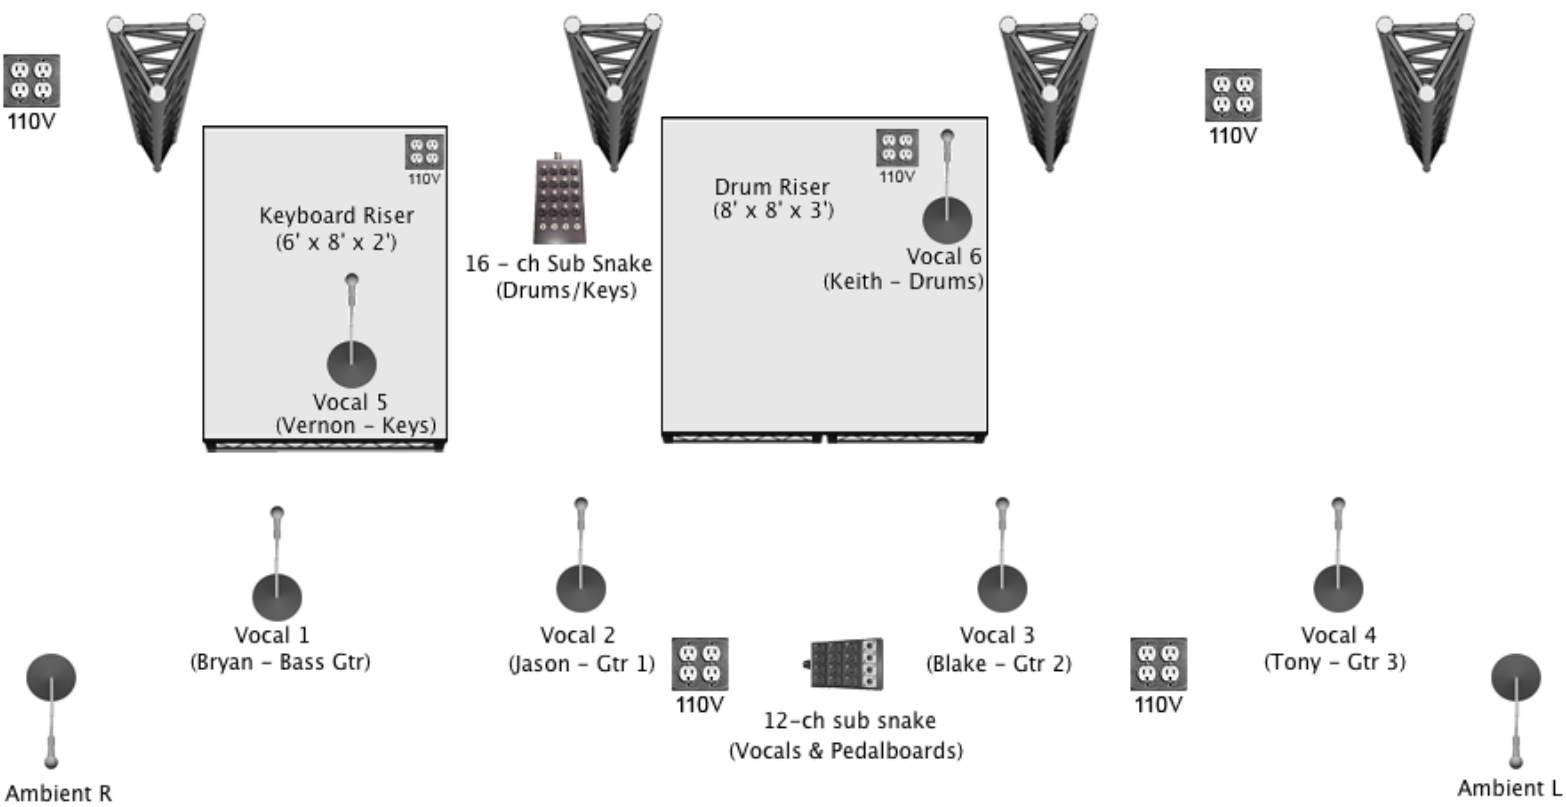

Band will supply:
 All microphones/stands
 32 channel X32 monitor
 board and split snake
 16 channel sub snake
 12 channel sub snake

7 Bridges: The Ultimate EAGLES Experience **Contact:**

32-ch Split Snake Input:

| | |
|-------------|---------------|
| 1. Kick | 10. OH R |
| 2. Snare | 11. Bass Gtr |
| 3. Hat | 12. Gtr 1 |
| 4. Tom 1 | 13. Gtr 2 |
| 5. Tom 2 | 14. Gtr 3 |
| 6. Tom 3 | 15. Ac Gtr 6 |
| 7. Tom 4 | 16. Ac Gtr 12 |
| 8. Drum Pad | 17. Keys L |
| 9. OH L | 18. Keys R |

| |
|----------|
| 29. OPEN |
| 30. OPEN |
| 31. OPEN |
| 32. OPEN |

16-ch Sub Snake Input:

| | |
|----------|----------------|
| 1. Kick | 10. Drum Pad |
| 2. Snare | 11. Vocal 6 |
| 3. Hat | 12. Keys L |
| 4. Tom 1 | 13. Keys R |
| 5. Tom 2 | 14. Keys Click |
| 6. Tom 3 | 15. Vocal 5 |
| 7. Tom 4 | 16. OPEN |
| 8. OH L | |
| 9. OH R | |

12-ch Sub Snake Input:

| | |
|--------------|---------------|
| 1. Vocal 1 | 10. Bass Gtr |
| 2. Vocal 2 | 11. Ambient L |
| 3. Vocal 3 | 12. Ambient R |
| 4. Vocal 4 | |
| 5. Ac Gtr 6 | |
| 6. Ac Gtr 12 | |
| 7. Gtr 1 | |
| 8. Gtr 2 | |
| 9. Gtr 3 | |