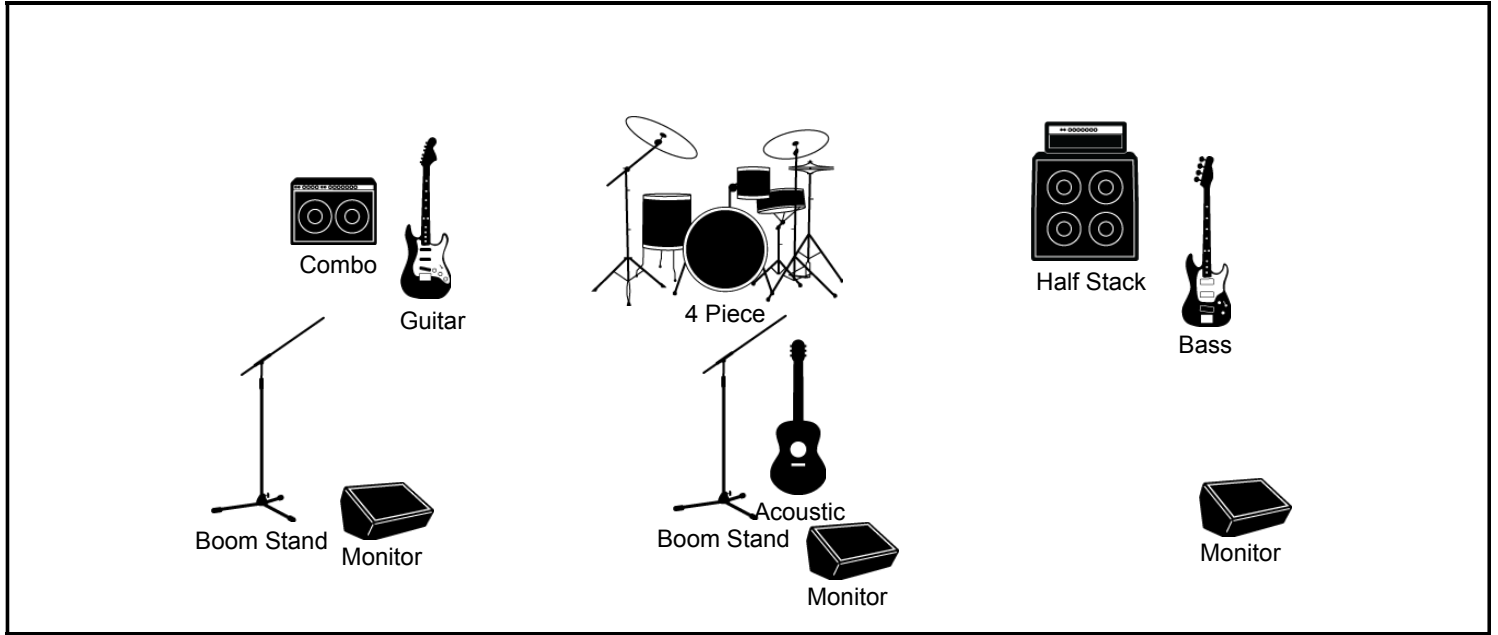

## NOTES

Justin Ryan - In Ear Monitors- Wedge as backup  
 Jon Fuller- In Ear Monitors  
 Jesse Masone- Wedge Monitor  
 Guthrie Matthews- Wedge Monitor