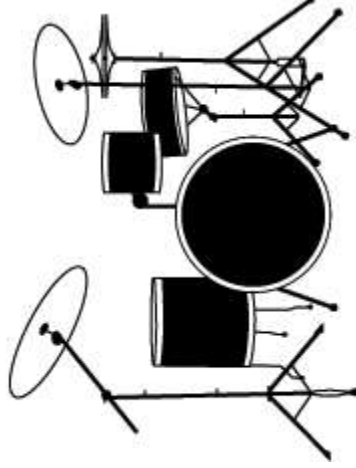

# SUIT CHAMBLEEM'

Stage Plot

Drums - Dave

Drummer Monitor

Guitar (Stage Left - Dana)

Keyboards (Stage Left - Dave)

Bass - Arne

Keyboards (Stage Right - Scott)

Acoustic Guitar - Jason

Monitor

Monitor

Monitor

Drummer Monitor

Guitar (Stage Left - Dana)

Keyboards (Stage Left - Dave)

Monitor