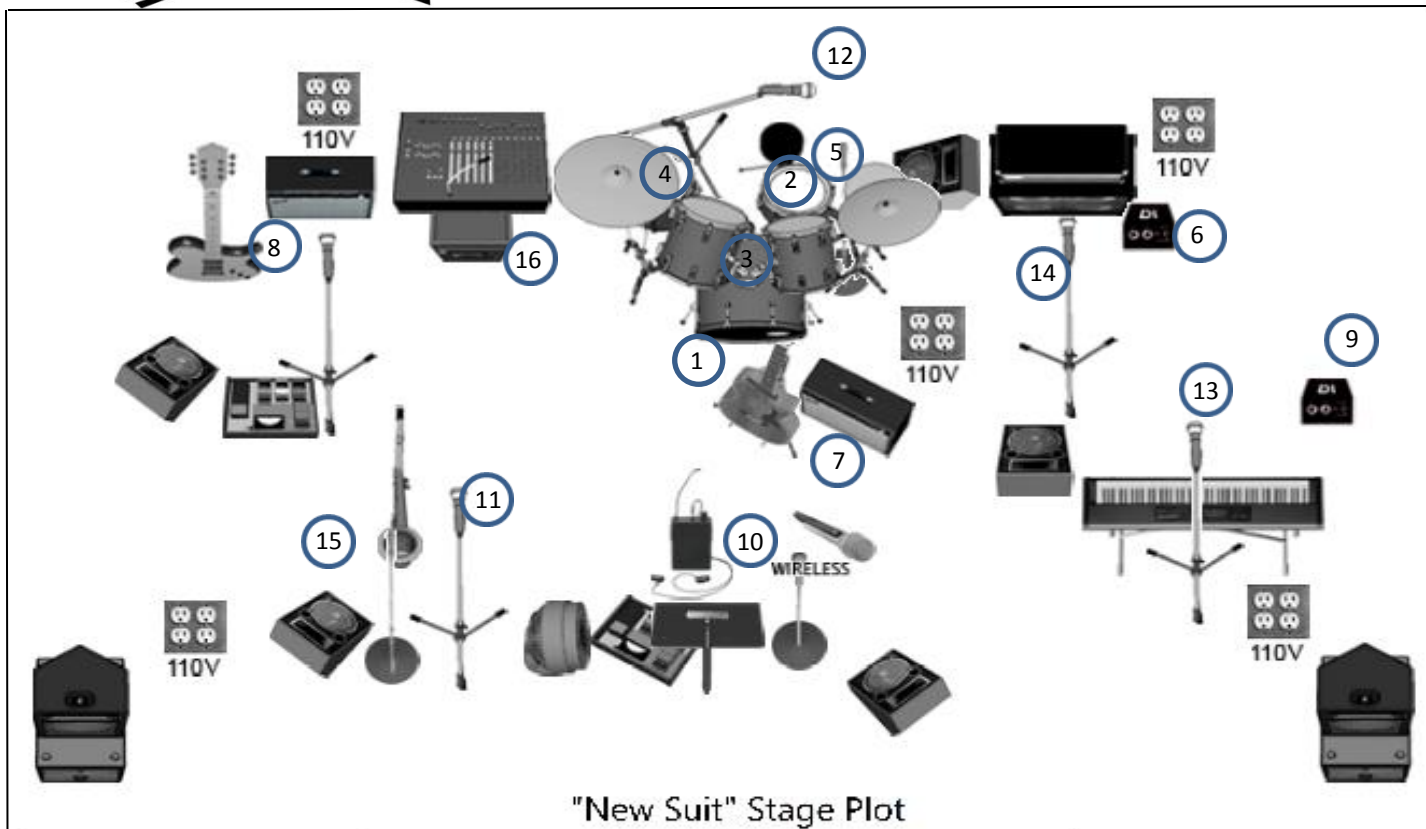

Full Band Stage Plot

www.newsuitband.com

"New Suit" Stage Plot

<ol style="list-style-type: none"> 1. Kick 2. Snare 3. Rack Toms 4. Floor Tom 5. Overhead 6. Bass D.I. 7. Rhythm Guitar 8. Lead Guitar 9. Keys D.I. 10. Lead Voc 	<ol style="list-style-type: none"> 11. Sax Voc 12. Drum Voc 13. Keys Voc 14. Bass Voc 15. Sax 16. IPOD 	<ul style="list-style-type: none"> • Detailed Input Listing and Sound/Lighting Sheet Available Upon Request 	<p>NOTES:</p> <ul style="list-style-type: none"> • Please provide a solid, level, grounded stage (100% covered if outdoor venue) • Minimum of 4 monitor mixes please • Please supply a sound engineer, if possible, and ample time to perform sound check to get all appropriate levels for the room
--	--	--	---