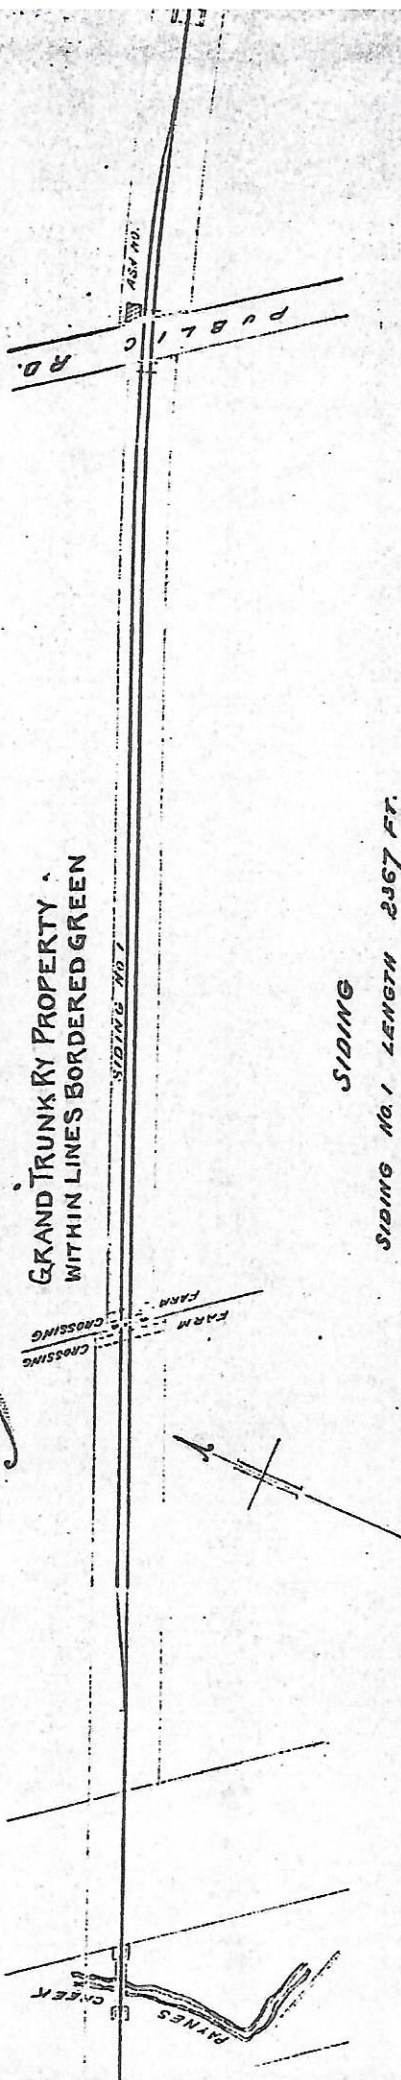

GRAND TRUNK RY.
PAYNES STATION YARD
SCALE 200 FT = 1 INCH

GRAND TRUNK RY PROPERTY
WITHIN LINES BORDERED GREEN

SIDING
SIDING No. 1 LENGTH 2367 FT.