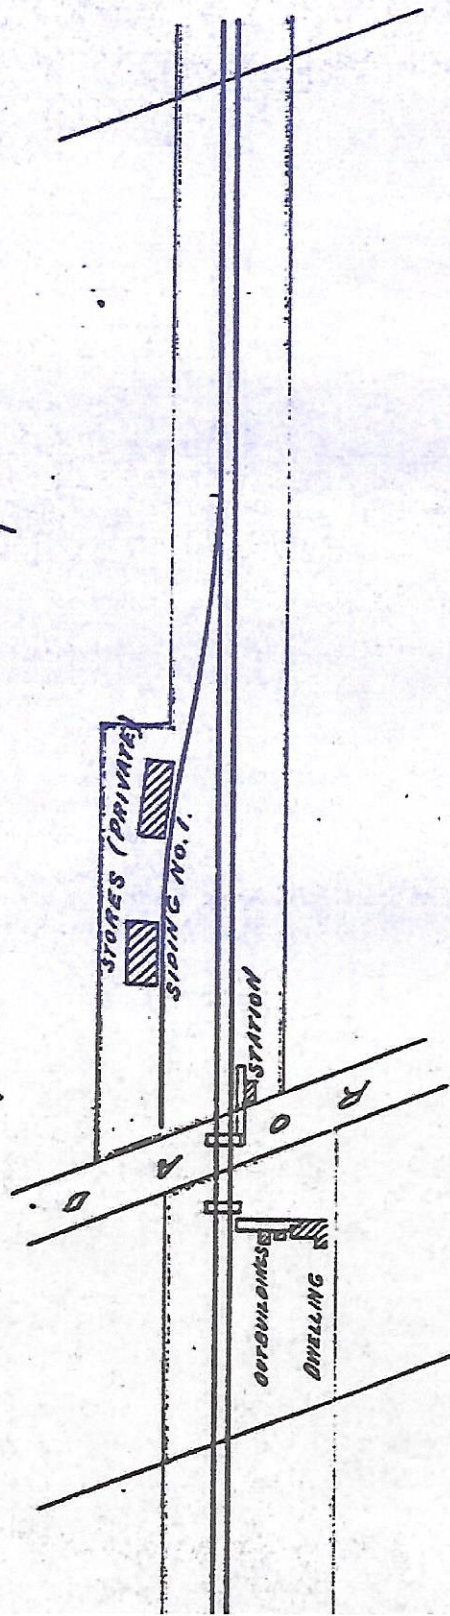

GRAND TRUNK RY. STATION YARD
PRAIRIE SIDING
 SCALE 200 FT = 1 INCH

GRAND TRUNK RY. PROPERTY
 WITHIN LINES BORDERED GREEN

BUILDINGS.

| | | |
|--------------|------|-----------|
| STATION | WOOD | 20' x 12' |
| DWELLING | " | 26' x 10' |
| " | " | 15' x 14' |
| " | " | 11' x 10' |
| OUTBUILDINGS | " | 10' x 7' |
| " | " | 13' x 9' |

SIDING.

| | | |
|-------------|--------|---------|
| SIDING No 1 | LENGTH | 618 FT. |
|-------------|--------|---------|