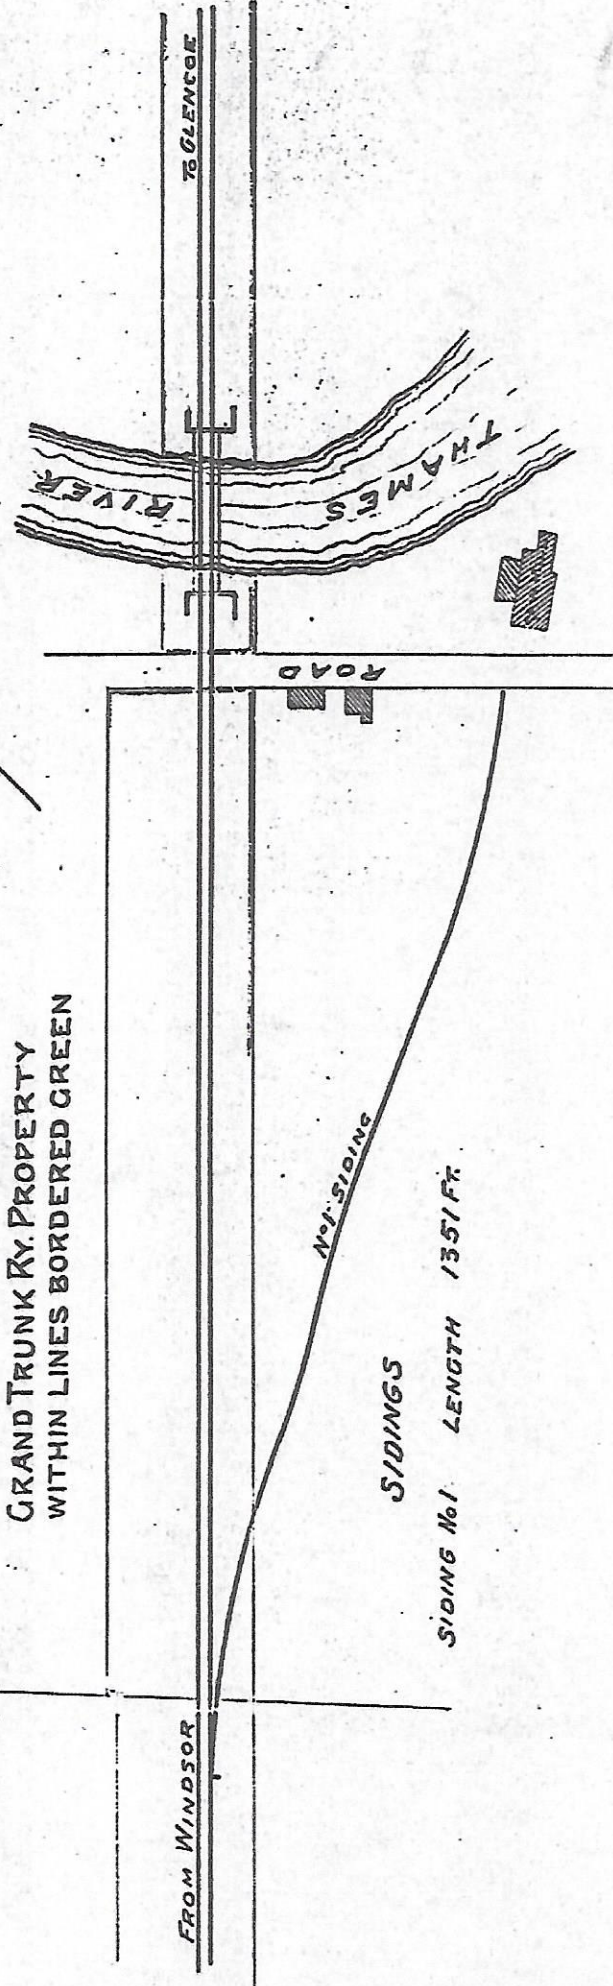

**GRAND TRUNK RY. SIDING**  
**FERGUSON'S**  
 SCALE 200 FT = 1 INCH

GRAND TRUNK RY. PROPERTY  
 WITHIN LINES BORDERED GREEN

SIDINGS

SIDING No. 1 LENGTH 1351 FT.