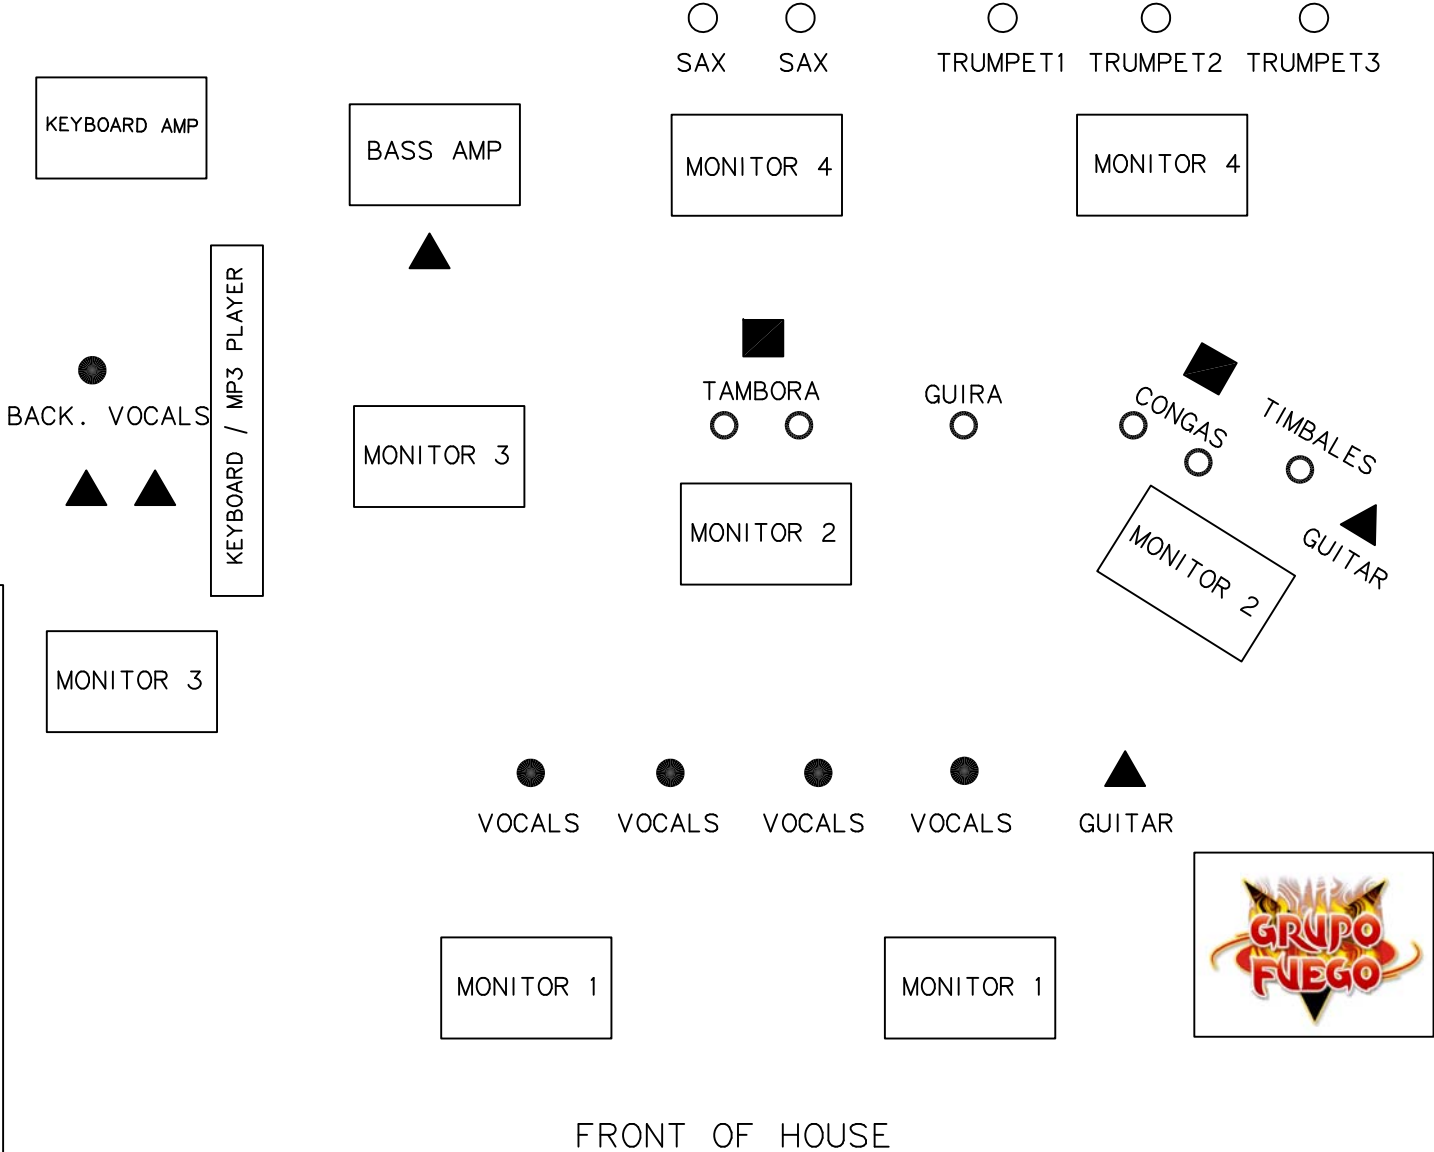

GRUPO FUEGO'S STAGE PLOT

LEGEND

- MIC - VOCALS
- MIC - PERCUSSION
- MIC - HORN
- ▲ DIRECT BOX
- CHAIR - NO ARMS

TOTALS

- VOCALS= 4 MICS
- BACKGROUND VOCALS= 1 MIC
- LATIN PERCUSSION= 6 MICS
- HORNS= 5 MICS
- KEYBOARD/MP3 PLAYER= 2 DIRECT BOXES
- BASS= 1 DIRECT BOX
- GUITARS= 2 DIRECT BOXES
- CHAIRS= 2 (TAMBORA & CONGA)