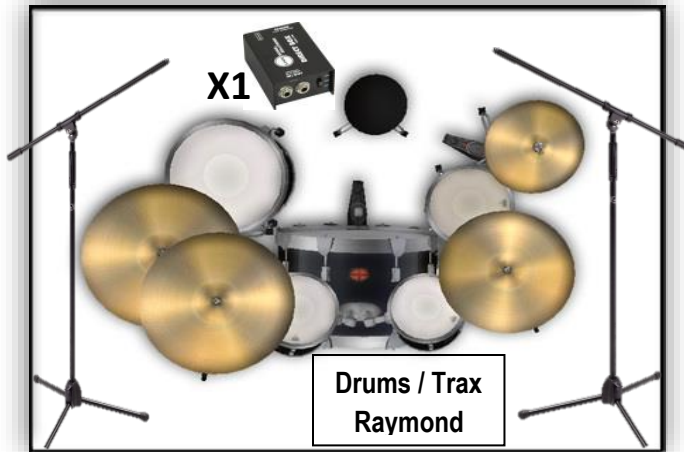

Bass
Joe

Drums / Trax
Raymond

6' X 6' RISER

Sax
Steve

Keys
Geoff

Gtr 1
Kelly

Lead
Vox
Huey

Gtr 2
Tony

- 1 - KICK
- 2 - SNARE
- 3 - HI HAT
- 4 - RACK TOM 1
- 5 - RACK TOM 2
- 6 - FLOOR TOM 1
- 7 - FLOOR TOM 2
- 8 - O/H CYMBAL 1
- 9 - O/H CYMBAL 2
- 10 - DI BOX (IPAD TRACKS)
- 11 - KEYS LEFT
- 12 - KEYS RIGHT
- 13 - GUITAR 1 (KELLY)
- 14 - GUITAR 2 (TONY)
- 15 - BASS
- 16 - SAX
- 17 - LEAD VOX (HUEY)
- 18 - GUITAR VOX (KELLY)
- 19 - GUITAR VOX (TONY)
- 20 - KEYS VOX (GEOFF)
- 21 - BASS VOX (JOE)
- 22 - DRUM VOX (RAYMOND)