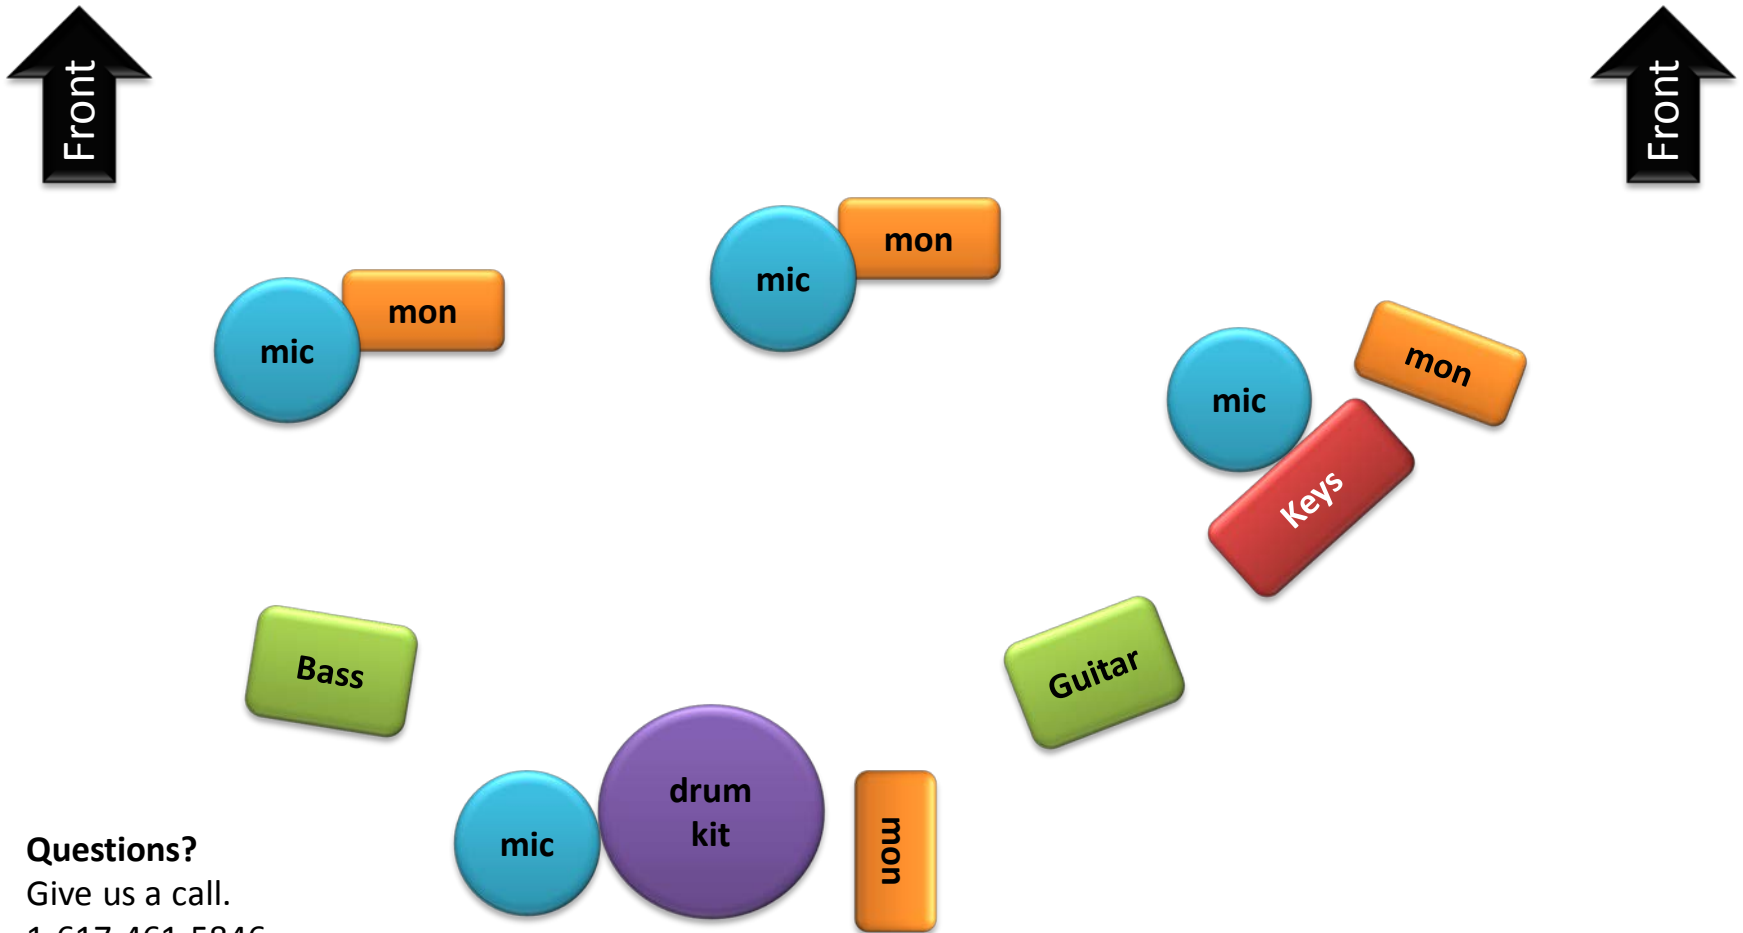

Carter Holland Crossfire

This diagram represents the band's preferred stage set up. We are always happy to collaborate given the space and gear available.

Questions?

Give us a call.

1-617-461-5846