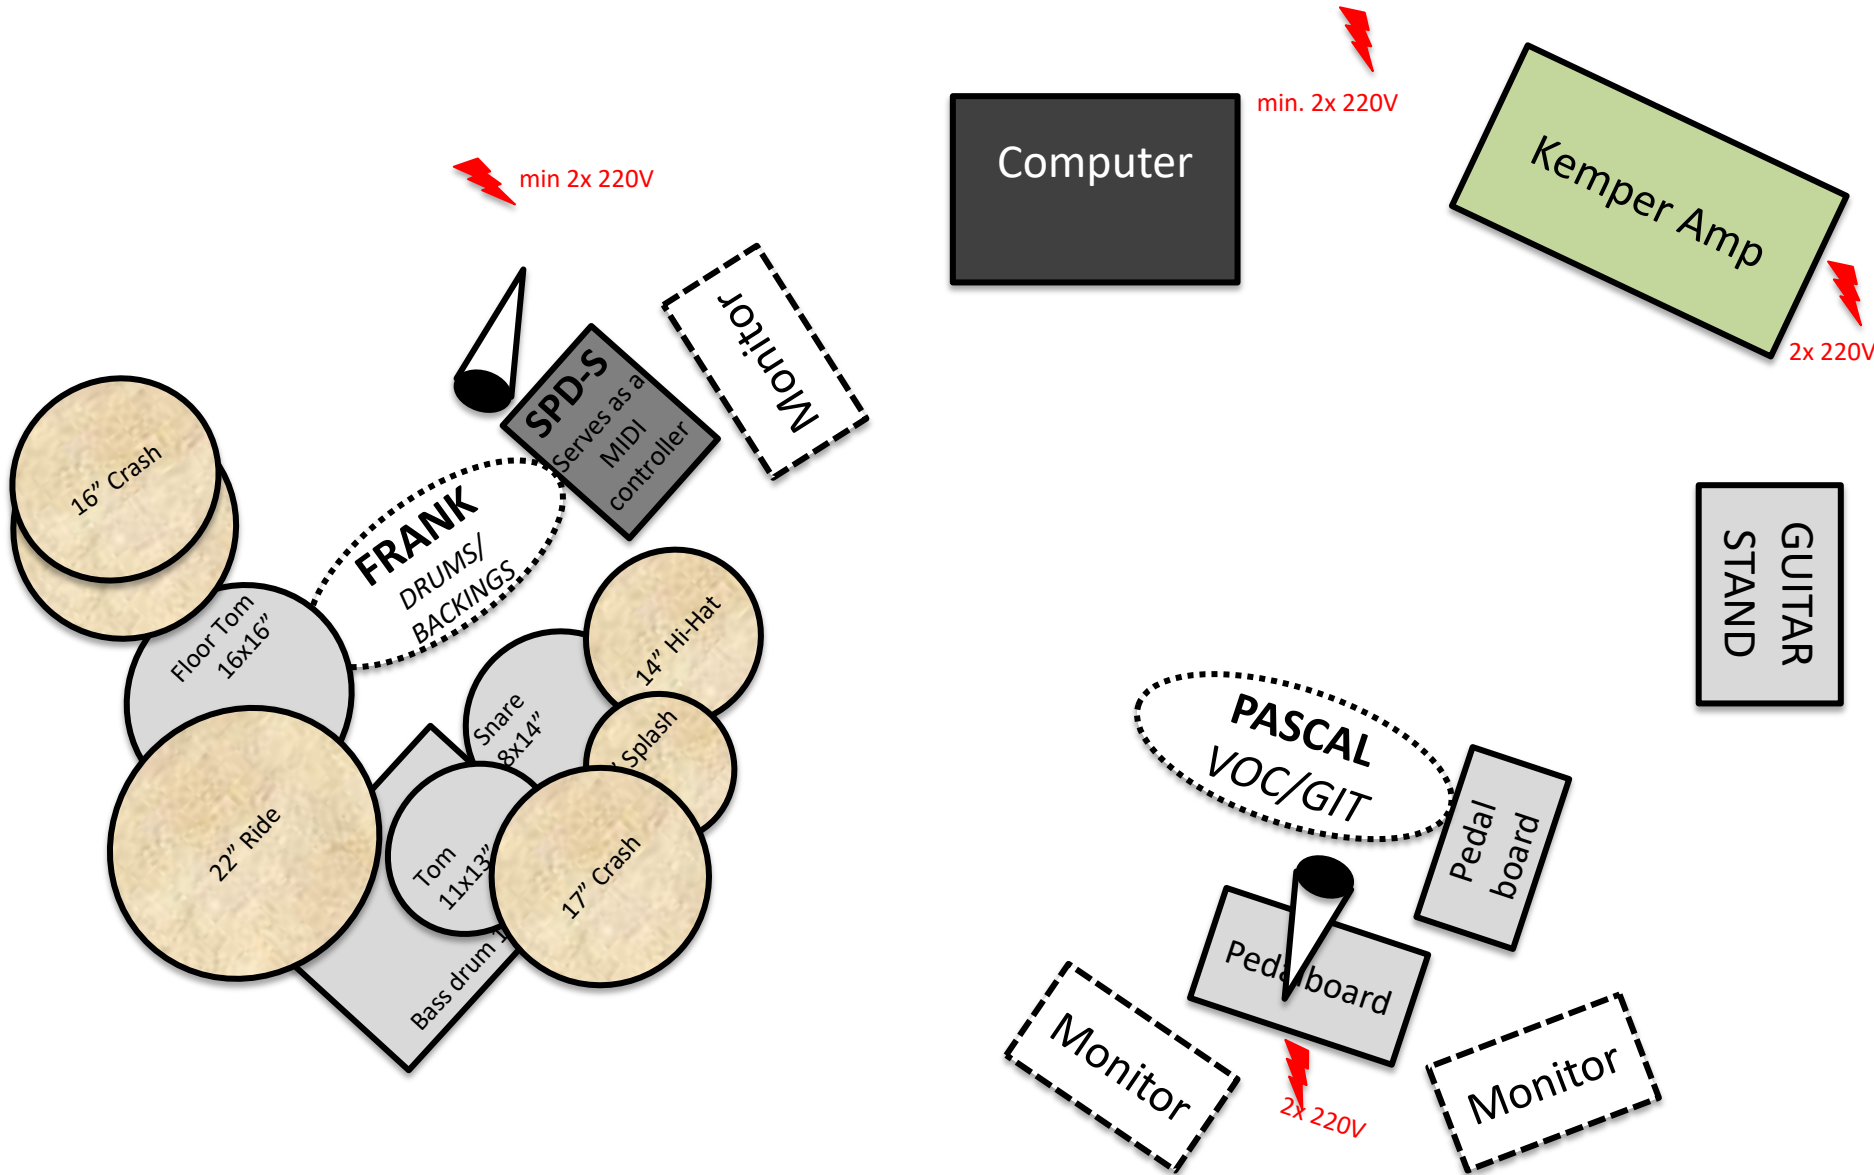

GLASKAROS

EQUIPMENT

Vocals

- Lead: Shure Beta 58A through MOTU Compression and Ableton Live FX
- Backings: Shure Beta 56A through Ableton Live FX

Guitar

- Kemper - Stereo Output
- 2 Pedalboards

2x Sennheiser EW 300 IEM G3

Macbook Pro Ableton Live

Samples (Balanced XLR outputs)

Drumset

Solid Drums

22x18 / 13x9 / 16x14 / 18x16

Cymbals

14" Hi-Hat

8" Splash

16"/17"/19" Crash

22" Ride

REQUIREMENTS

- **min. 4 XLR channels (Drums)**
- **9 XLR channels (Soundsystem)**
 - 2 Vocals (dry / already compressed)*
 - 1 Vocal Delay (mono)*
 - 1 Vocal Reverb (mono)*
 - 1 Bass (sampled / mono)*
 - 2 Playback (stereo)*
 - 2 Guitar (stereo)*
- 1 Drum Mix Return to our Soundsystem
Balanced via Jack or XLR male
- min. 4 Additional XLR Cables
- min. 4 Jack Cables
- min. 4 x 220V power outlet