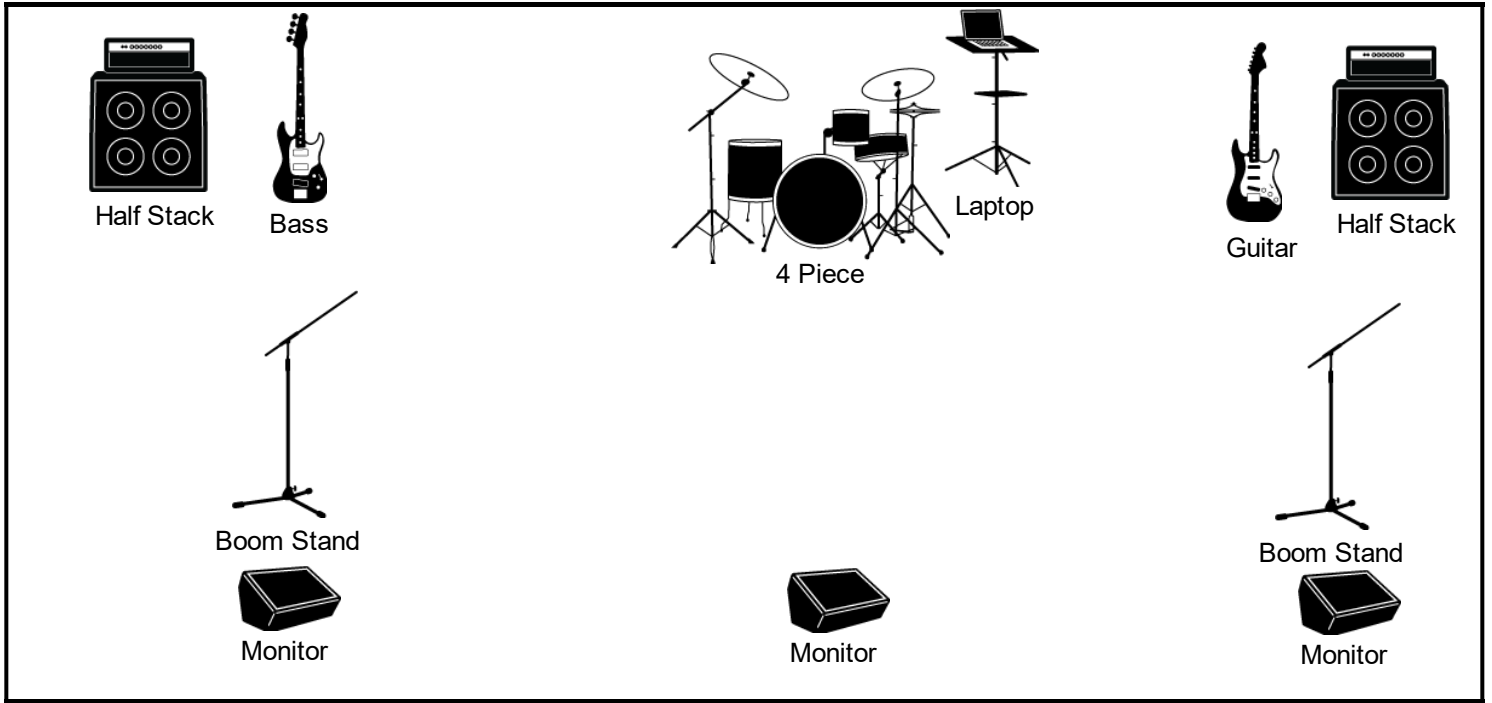

STAGE PLOT DESIGNER

BAND NAME

Flashpoint

VENUE

SHOW DATE / TIME

STAGE

NOTES

Lead singer has wireless IEM (Only her vocal in this mix)
Also likes a wedge for Tracks/Vox. She brings her own mic (Beta 58a) and mic stand.
Drummer has wired IEM (xlr connection). No wedge monitor needed. Has drum mics. (Kick Audix D6 mounted, Snare e904, Rack Tom e604, FI Tom e604)

INPUT LIST

1 Kick, 2 Trig Kick, 3 Snare, 4 HH, 5 Rack Tom, 6 Floor Tom, 7-8 OH if needed, 9 Laptop (Tracks/Keys - xlr connection), 10 Bass, 11 Guitar, 12 Vox, 13 Vox, 14 Vox