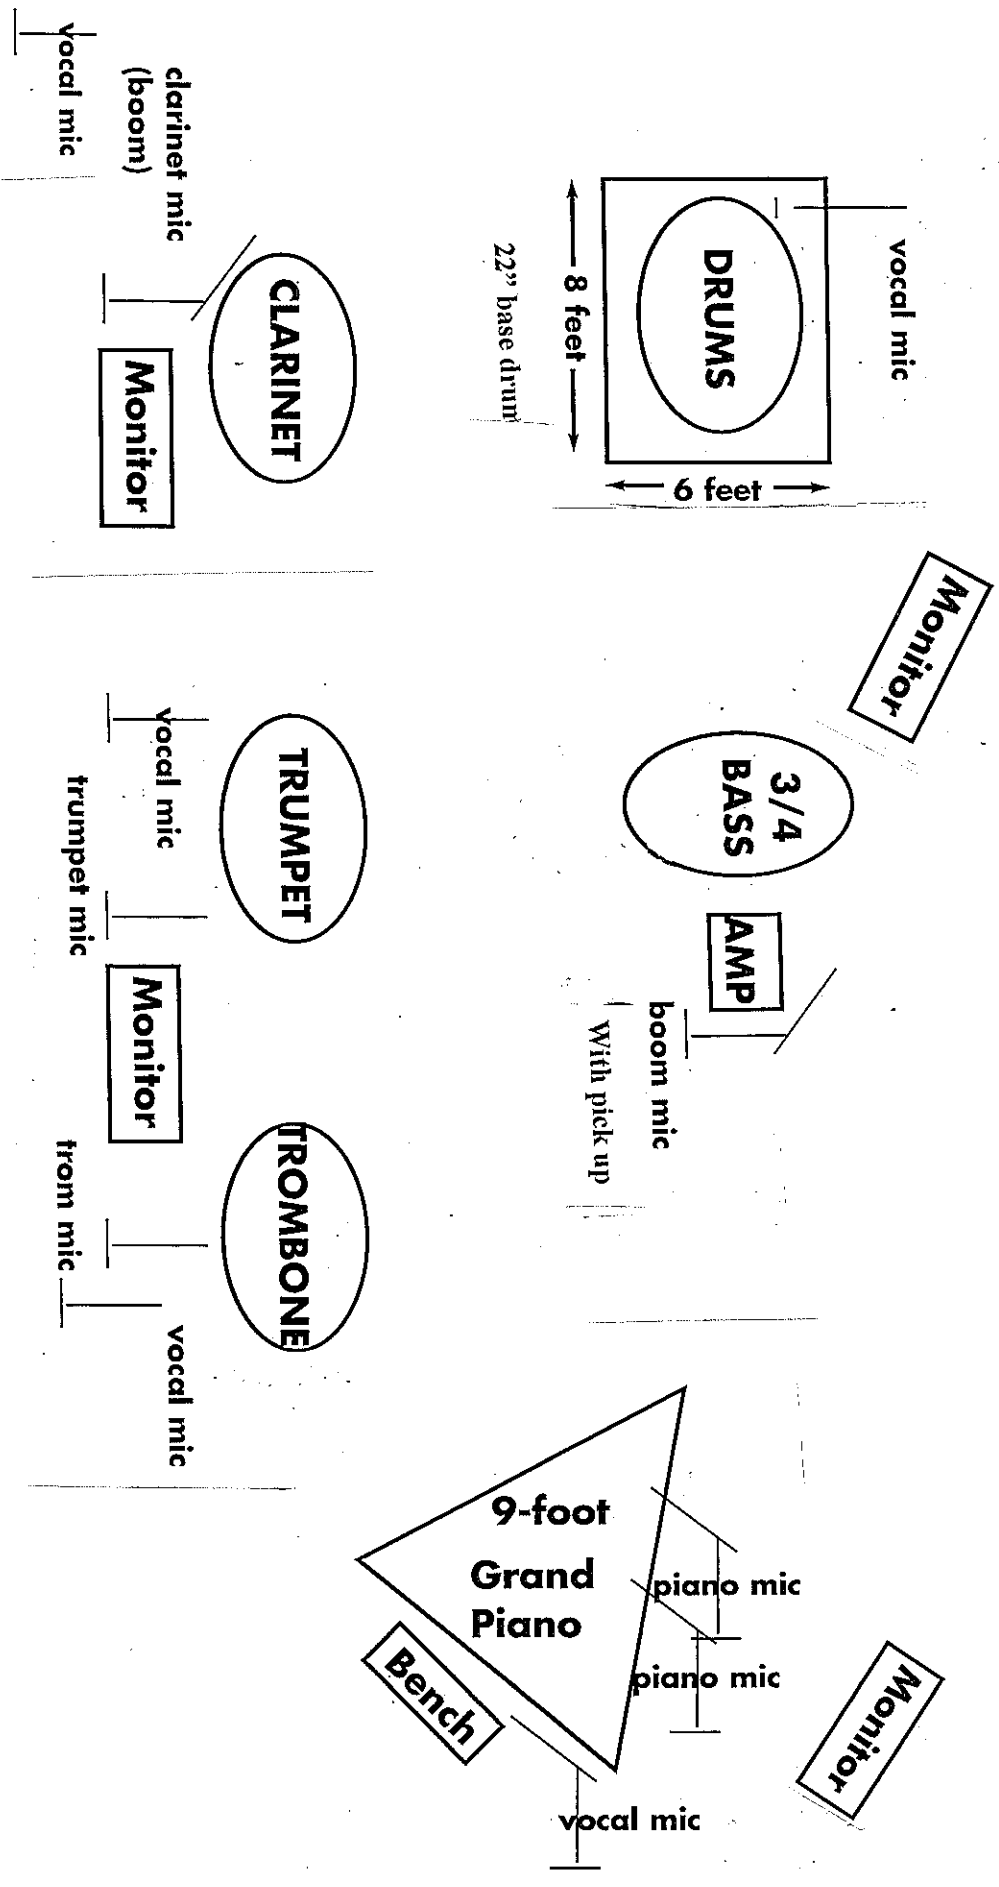

DUKES of Dixieland Stage Plot

STAGE DIMENSIONS: MINIMUM 24' WIDE x 16' DEEP

13 microphones (5 straight stands in include tpt/tpt vocal – trombone/trombone vocal – clarinet/clarinet vocal, 6 boom stands to include 2 piano/piano vocal – drum overhead/drum vocal – clarinet. Two (2) appropriate stands for drum snare/drum kit/1 rack tom 12"/1 floor tom 16"/snare/cymbal/hardware/kick pedal.

4 monitors with minimum 2 mixes. One piece of carpet for drum kit.

January, 2020