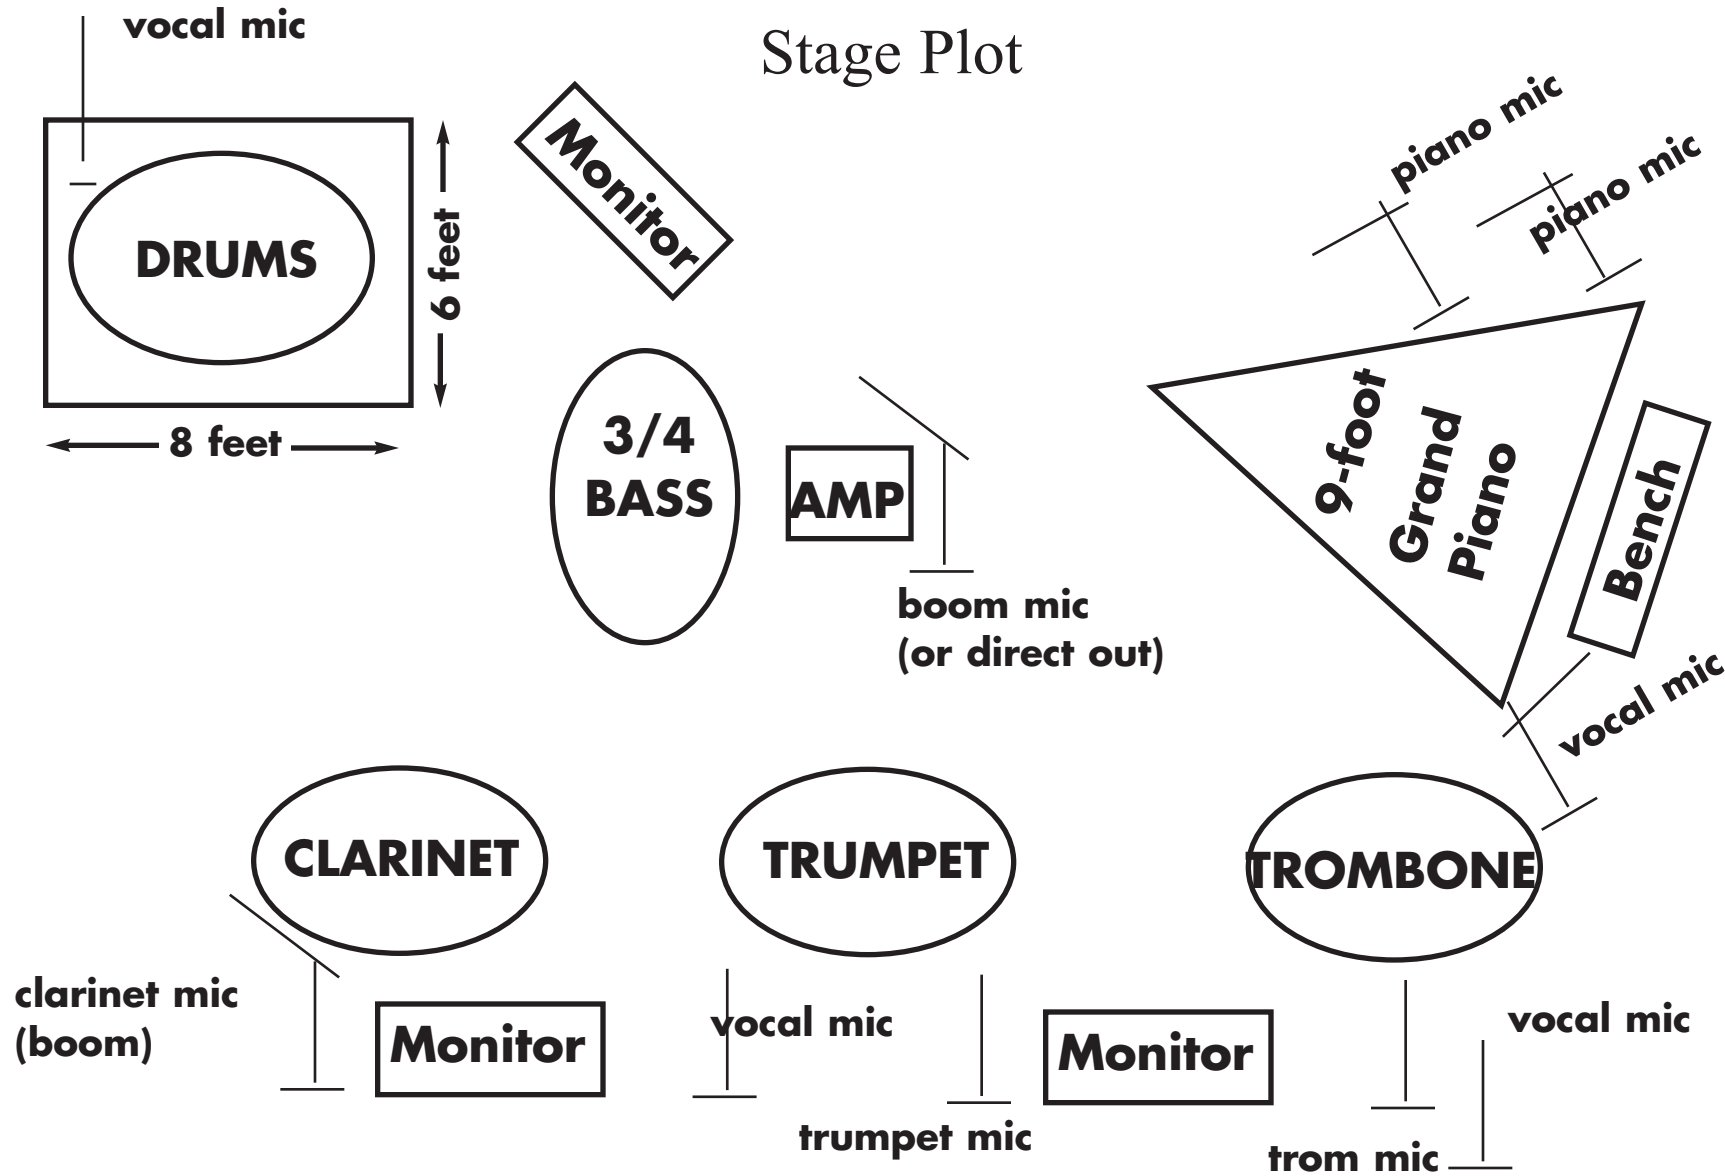

DUKES of Dixieland® Stage Plot

STAGE DIMENSIONS: MINIMUM 24 FEET WIDE X 16 FEET DEEP

13 Microphones (4 straight stands to include tpt/tpt vocal/ — trombone/trombone vocal)|; 7 boom stands to include 2 piano/piano vocal/drum overhead/drum vocal/clarinet/bass) (2 appropriate stands for drum snare/drum kick)

3 monitors w/ minimum 2 mixes, one piece of carpet for drumkit