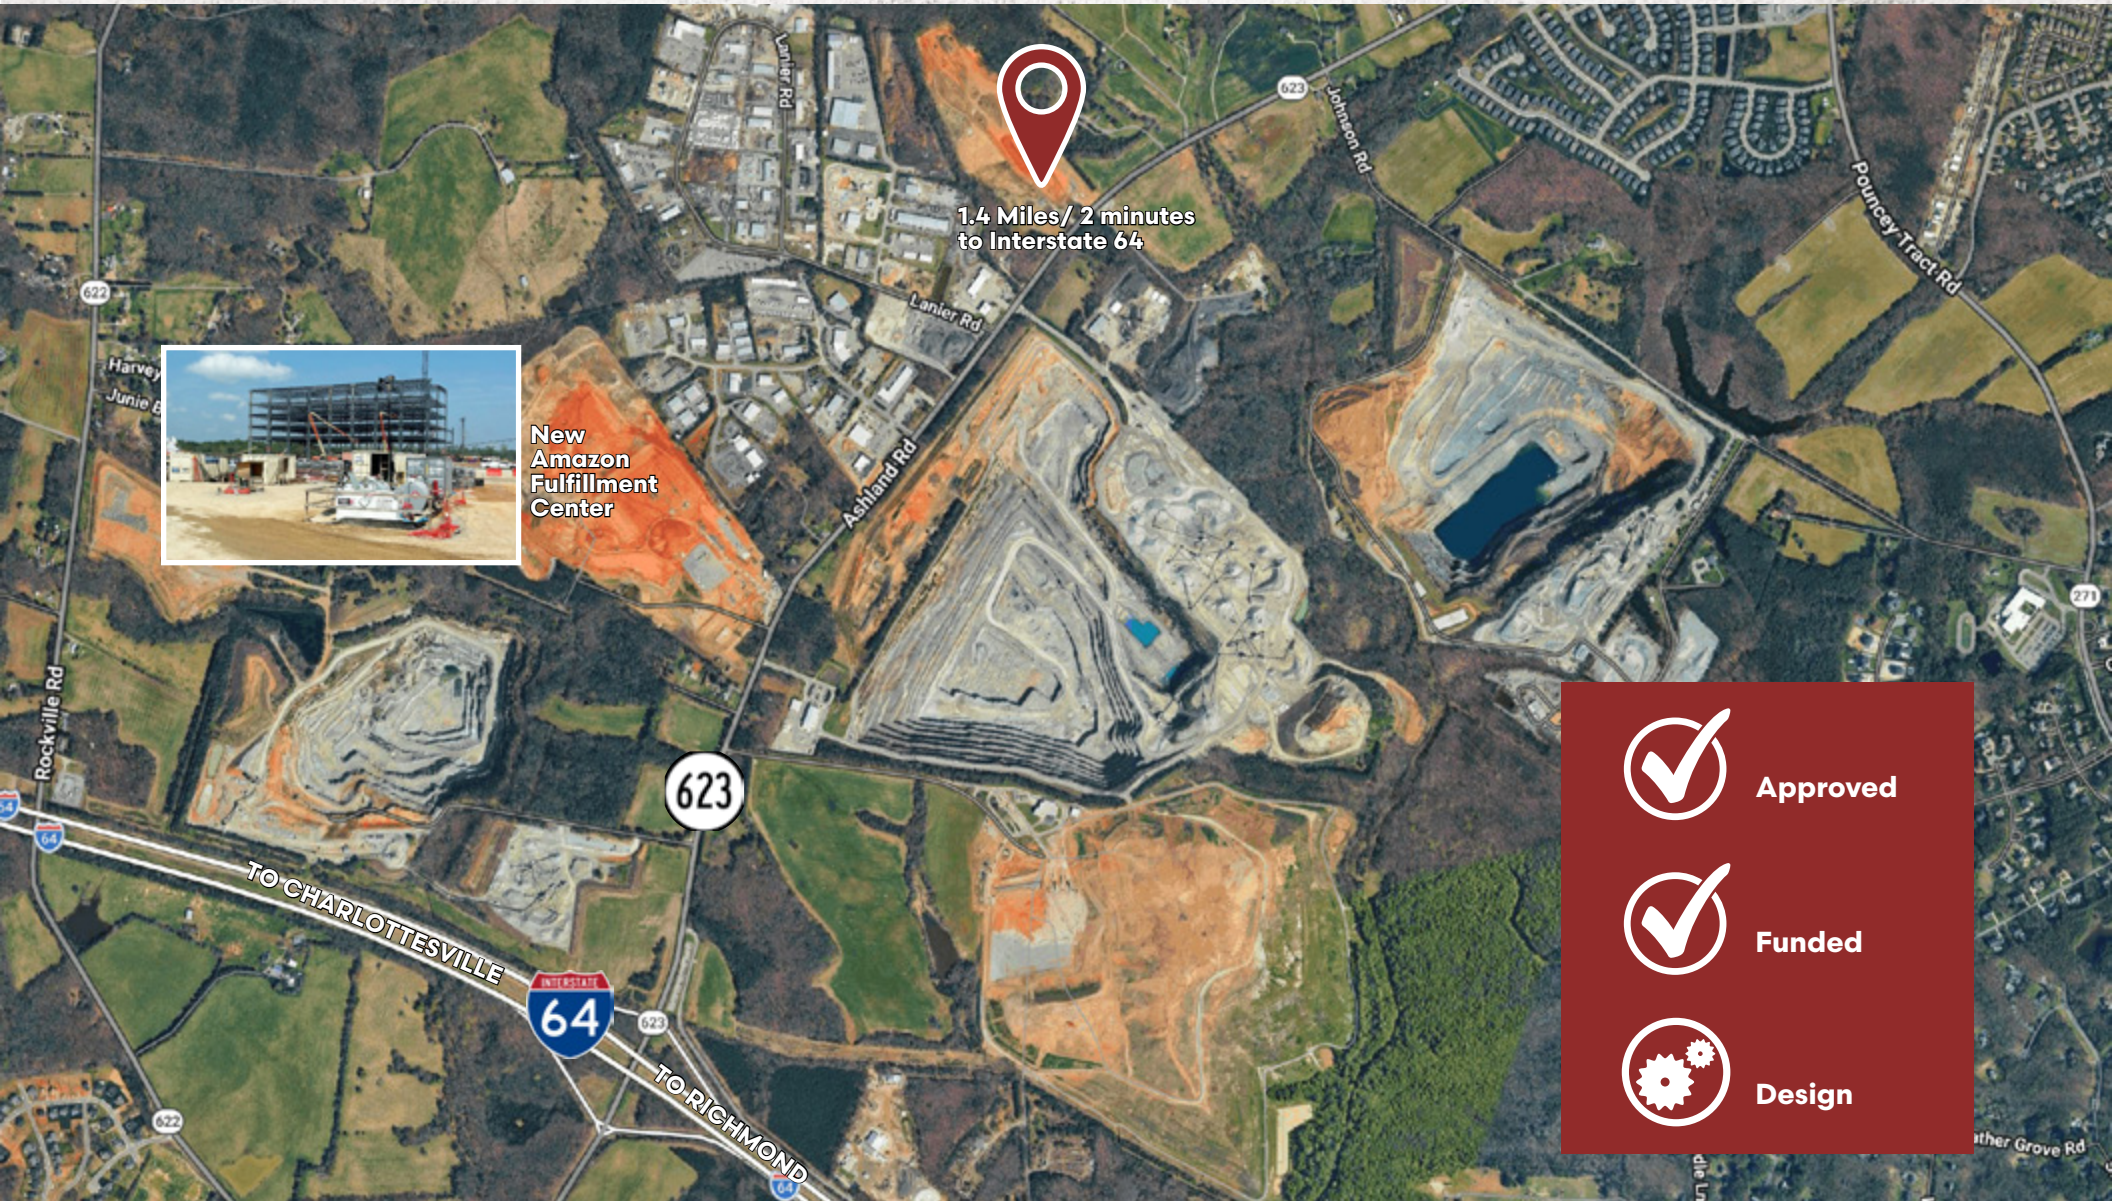

# Divergent Diamond Interchange: I-64/Rt 623

1.4 Miles/ 2 minutes  
to Interstate 64

New  
Amazon  
Fulfillment  
Center

Approved

Funded

Design

FOR MORE INFORMATION, PLEASE CONTACT:

**Ben Bruni, SIOR**  
804-793-0046  
bbruni@commonwealthcommercial.com