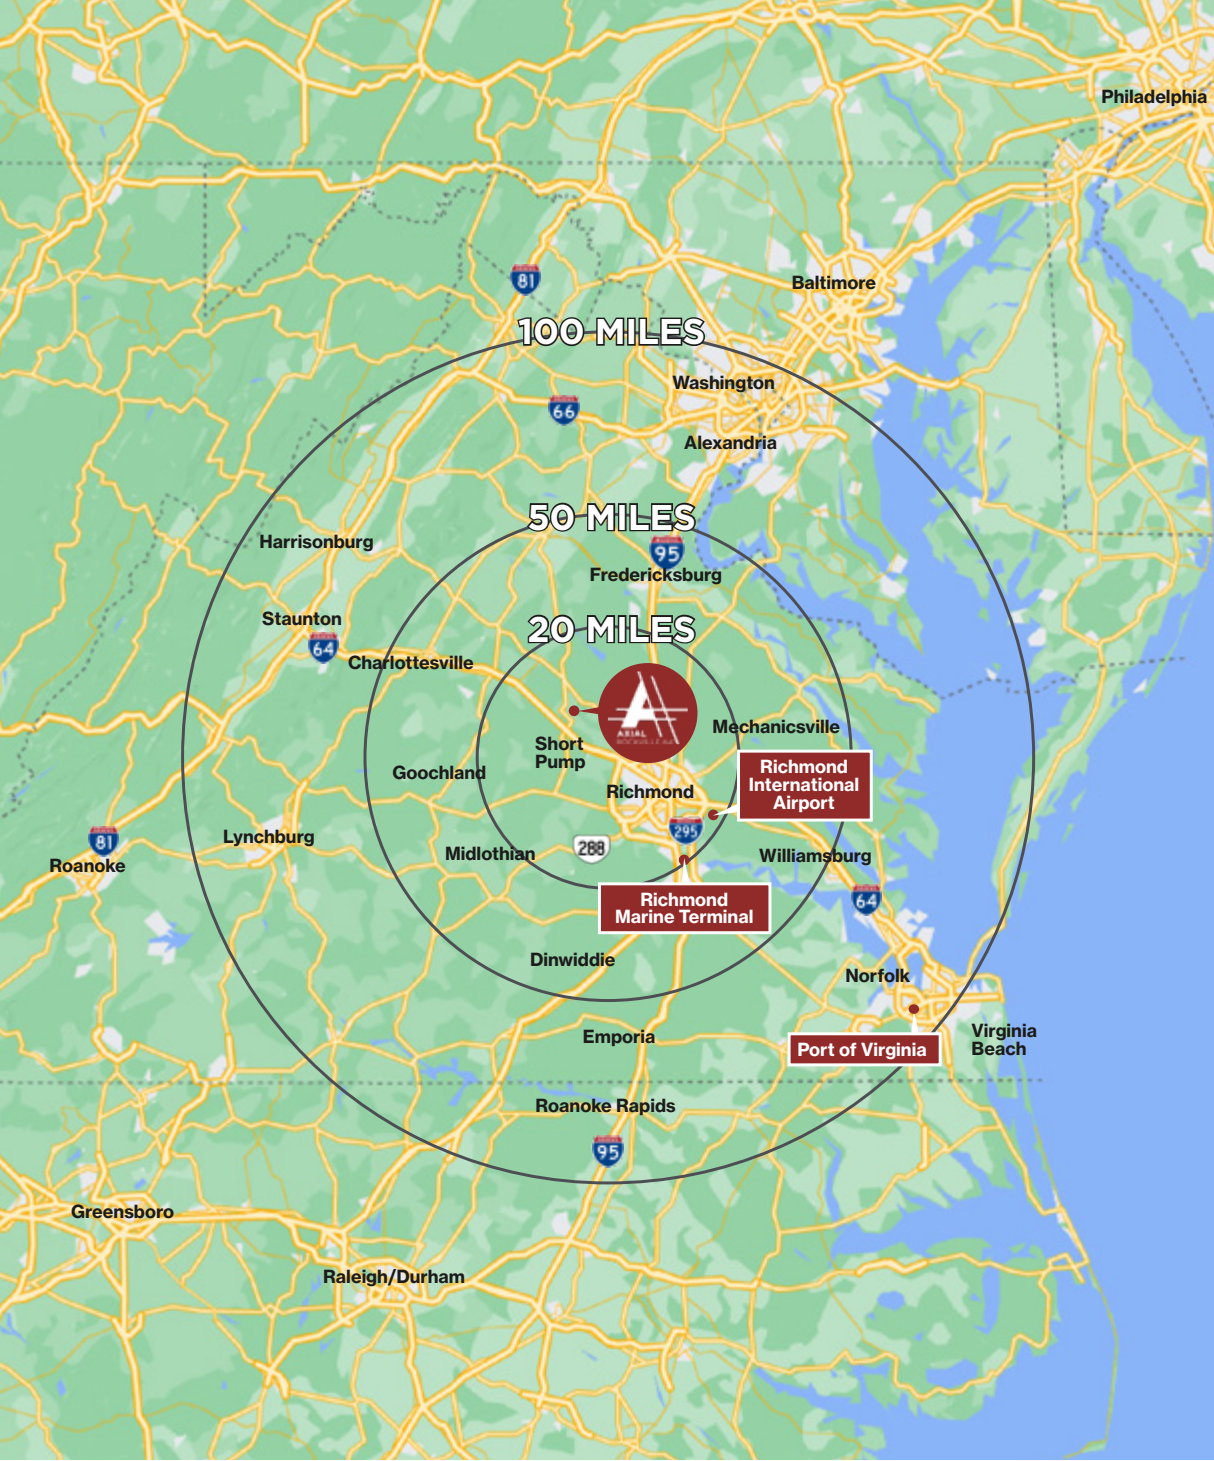

# Drive Times

	MINUTES	MILES
Interstate 64	2 minutes	1.4 miles
Highway 288	3 minutes	2.5 miles
Interstate 295	7 minutes	5.2 miles
Short Pump	9 minutes	5 miles
Interstate 95	15 minutes	15 miles
Richmond International Airport	31 minutes	27.1 miles
Richmond Marine Terminal	37 minutes	25 miles
Charlottesville	52 minutes	54 miles
Port of Virginia	1 hr 50 minutes	113 miles

# Divergent Diamond Interchange: I-64/Rt 623

1.4 Miles/ 2 minutes  
to Interstate 64

New  
Amazon  
Fulfillment  
Center

Approved

Funded

Design

FOR MORE INFORMATION, PLEASE CONTACT:

**Ben Bruni, SIOR**  
804-793-0046  
bbruni@commonwealthcommercial.com