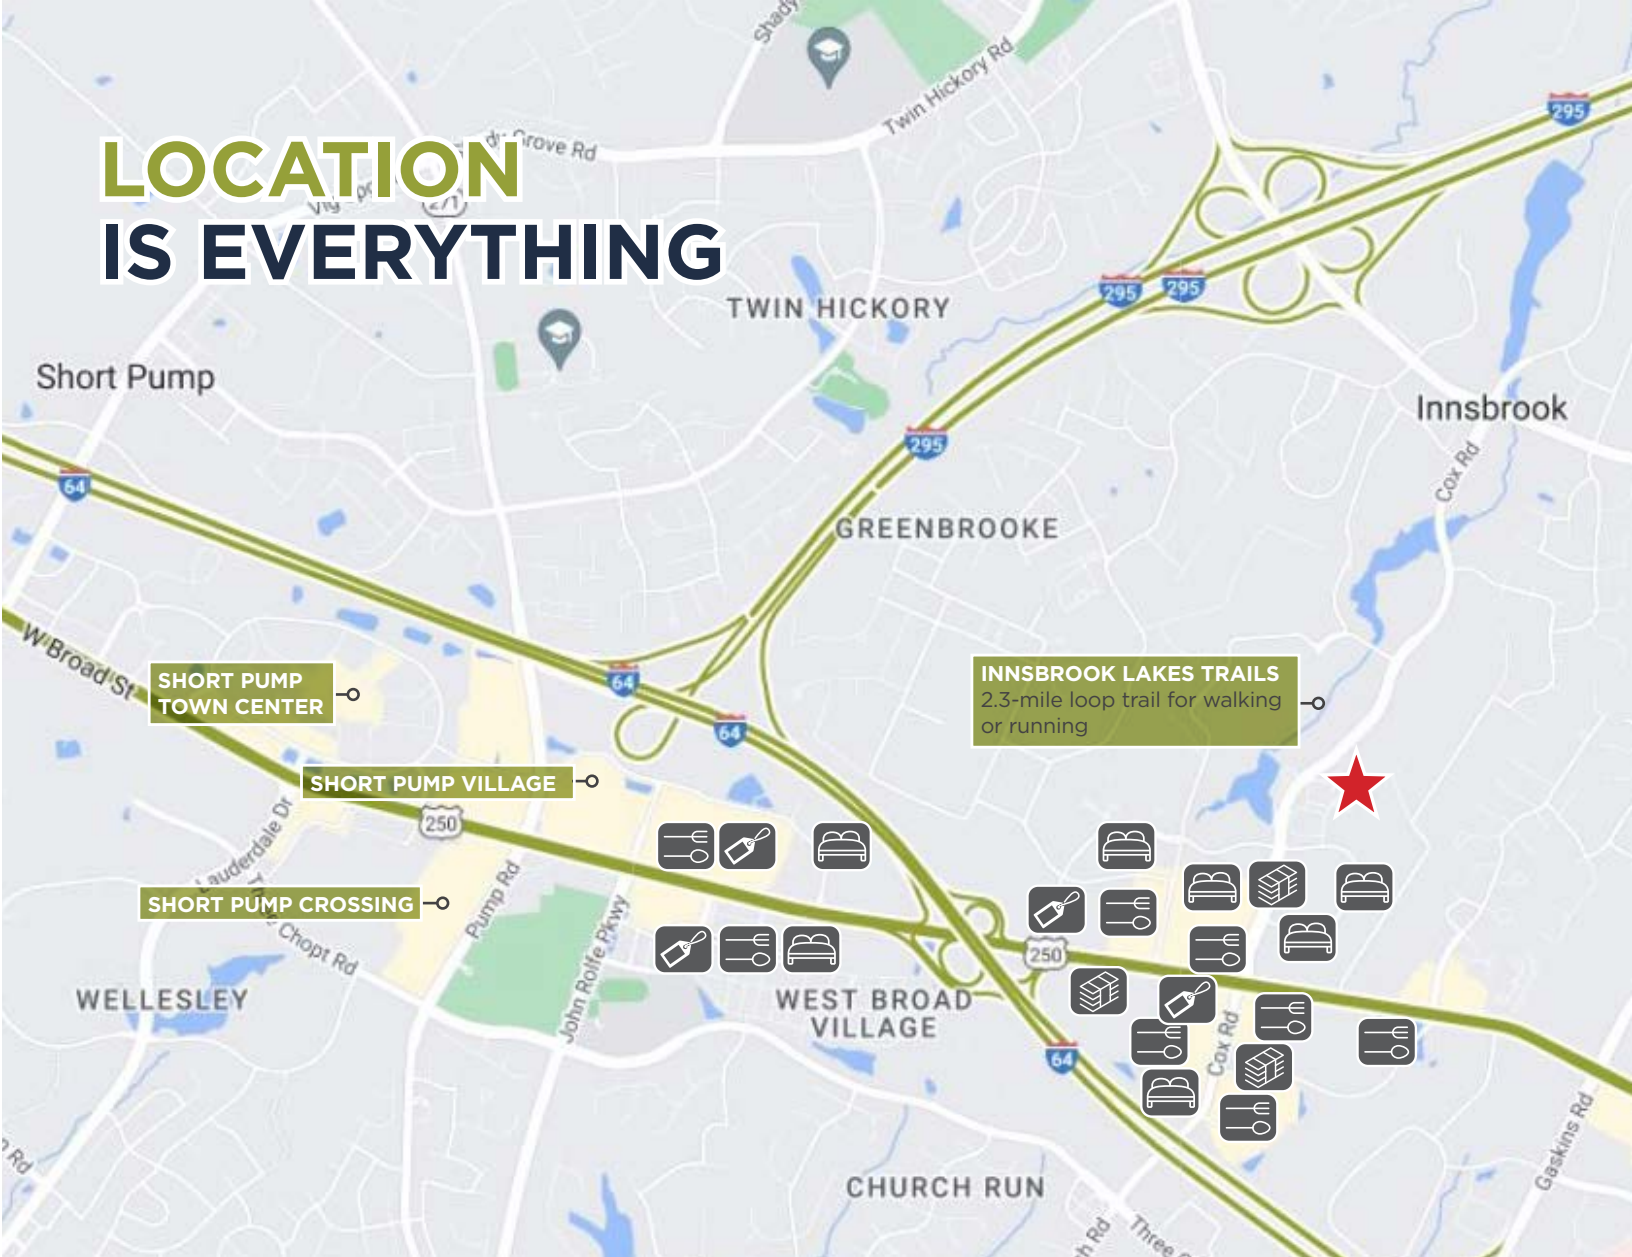

SHORT PUMP TOWN CENTER

SHORT PUMP VILLAGE

SHORT PUMP CROSSING

INNSBROOK LAKES TRAILS
2.3-mile loop trail for walking or running

- Aloft
- Candlewood Suites
- Comfort Suites Innsbrook
- Drury Plaza Hotel
- Extended Stay America
- Hampton Inn Richmond
- Hilton Garden Inn
- Hyatt Place
- Homewood Suites
- Richmond Marriott