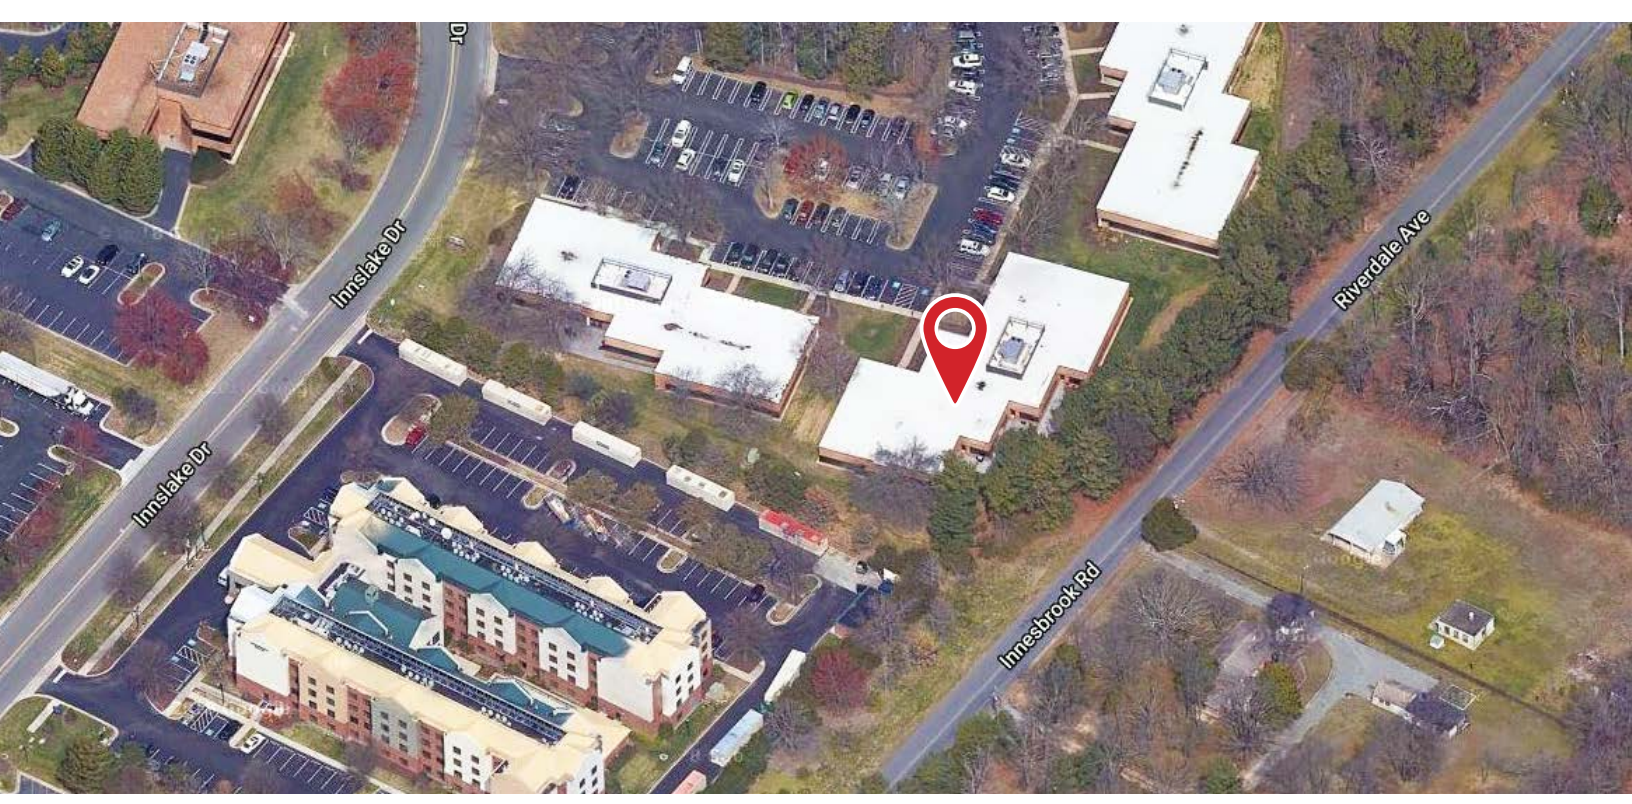

FOR LEASE | 4122-4130 INNSLAKE DRIVE | GLEN ALLEN, VA 23060