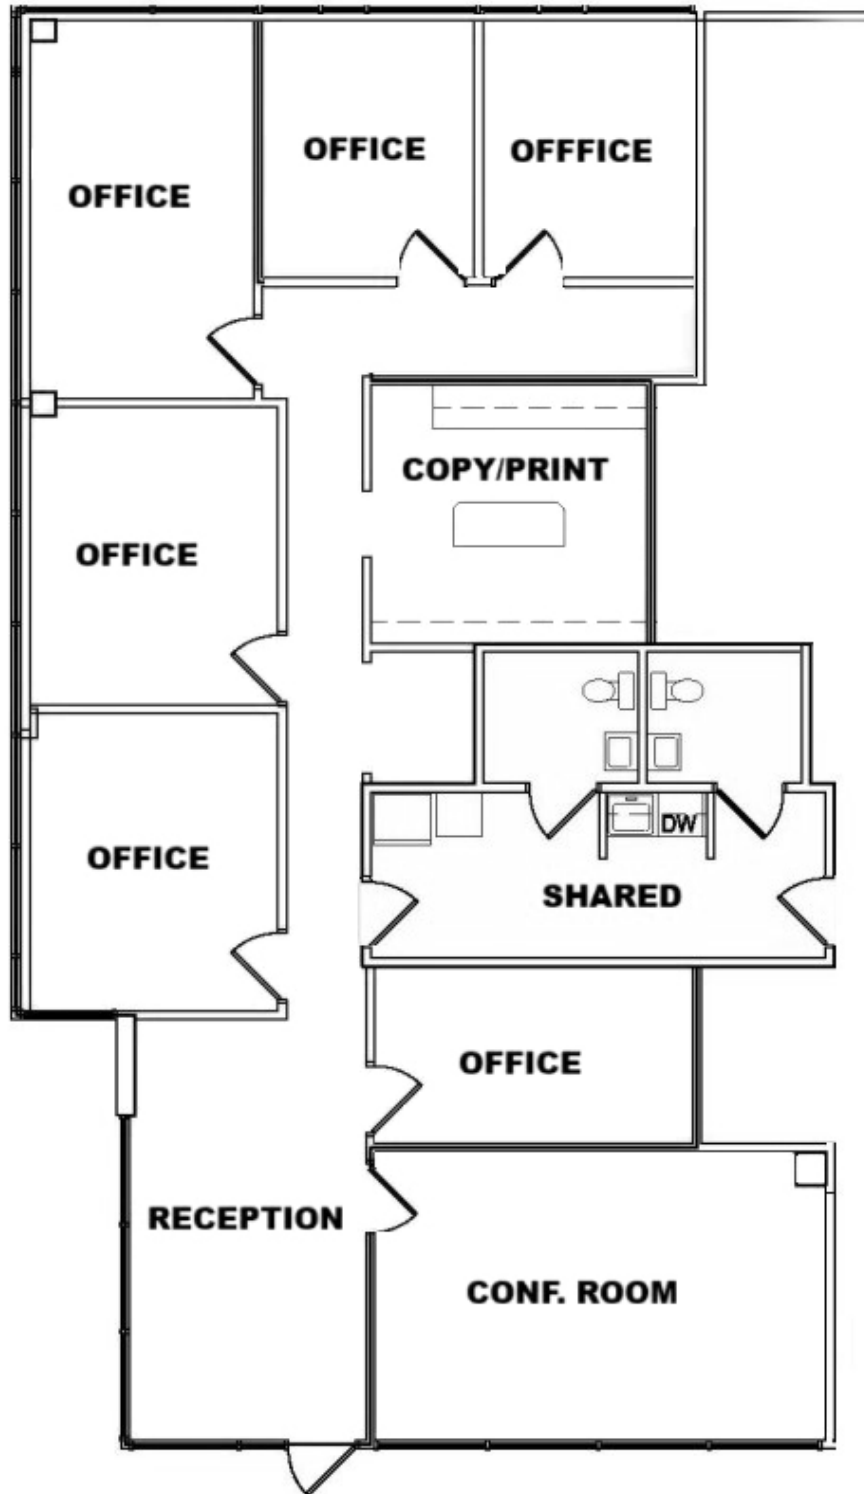

AVAILABLE
1,862 SF

FOR LEASE | 4122-4130 INNSLAKE DRIVE | GLEN ALLEN, VA 23060

FOR LEASE | 4122-4130 INNSLAKE DRIVE | GLEN ALLEN, VA 23060

FOR LEASE | 4122-4130 INNSLAKE DRIVE | GLEN ALLEN, VA 23060

LOCATION IS EVERYTHING