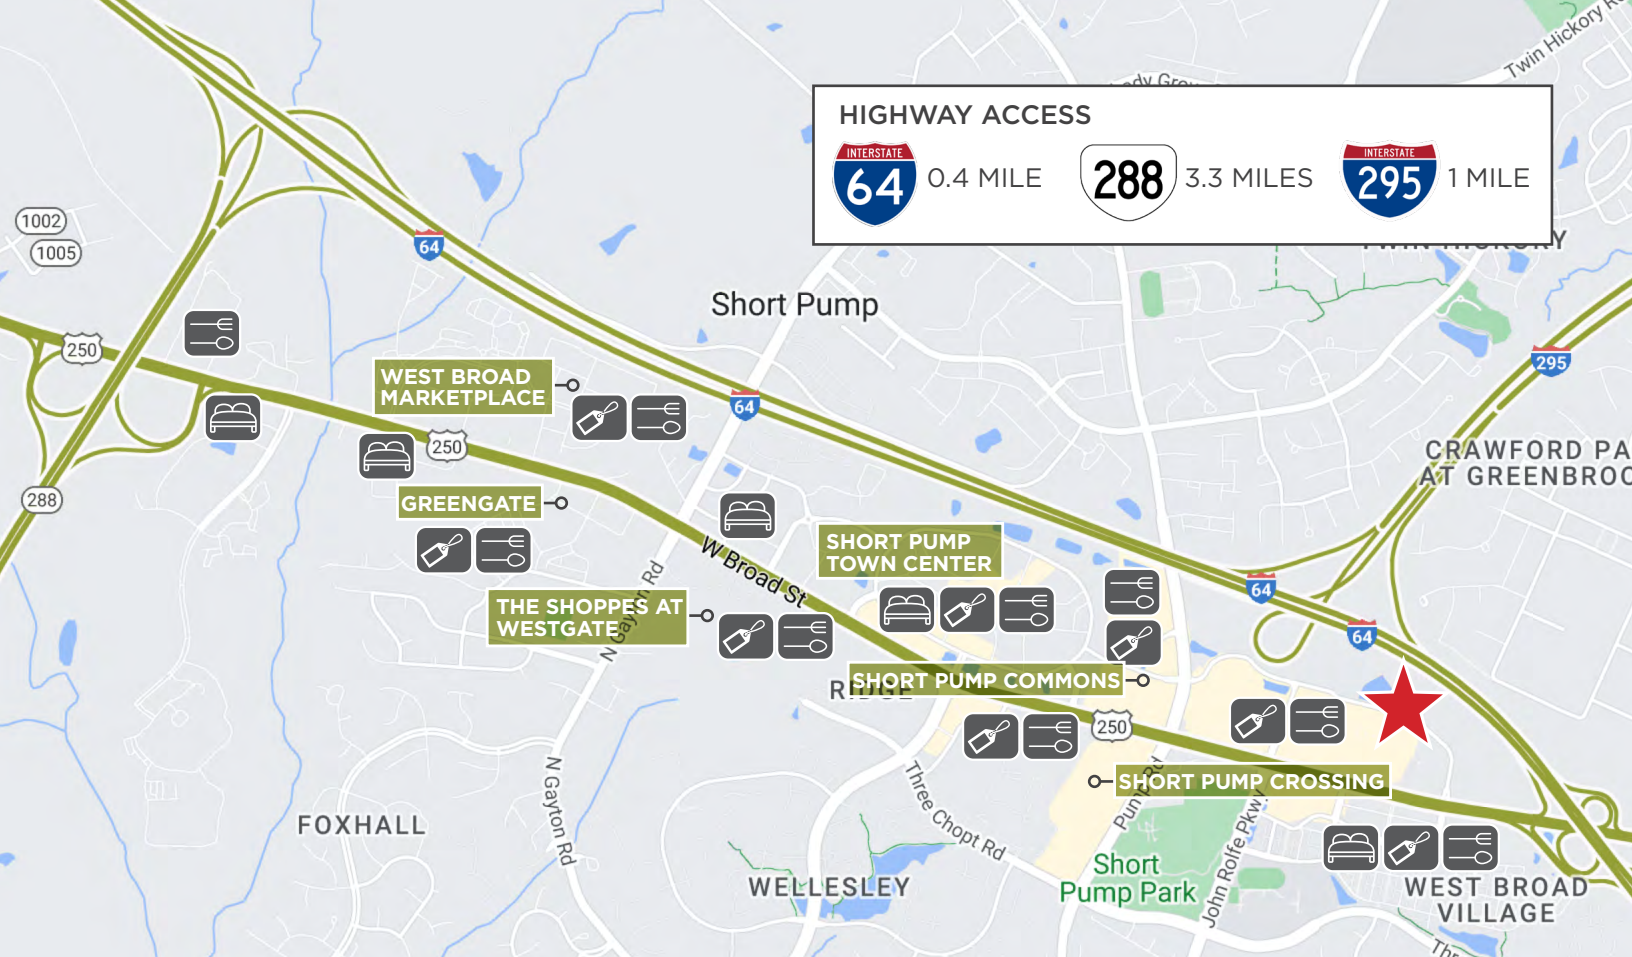

FOR SALE

1,033± AC

Retail/Office

4100 Springfield Church Lane | Glen Allen, VA 23060

COMMONWEALTH
COMMERCIAL
Comprehensive Property Solutions

PROPERTY HIGHLIGHTS

- › 1.033± AC on Tom Leonard Drive in Short Pump area.
- › B-2C zoning approved in 2003 allowing office/retail uses.
- › Development Status: Site work completed in 2017 for adjacent self storage facility improving the subject property with utility services & storm water retention access. Cemetery on a portion leaving approximately 0.5 AC of developable property. No necessary offsite or storm water improvements anticipated.
- › Public water & sewer at site. 30' drive aisle fronting property & connecting to 60' ROW of Tom Leonard Pkwy.
- › Comprehensive Plan: Located between M-1C properties. Commercial Arterial designation envisions wholesale & retail sales & service.
- › Market: Neighboring 3 acres sold for \$713k/AC in 2016.
- › Parcel Conditions: Stabilized; curb, gutter, crosswalk, asphalt, 2 fire hydrants, free use of BMP
- › **REDUCED PRICE: \$499,000**

HIGHWAY ACCESS

0.4 MILE

3.3 MILES

1 MILE

LOCATION IS EVERYTHING

- Aloft Richmond
- Courtyard by Marriot
- Drury Plaza Hotel
- Hilton Richmond Hotel & Spa
- Hyatt House Richmond
- Hampton Inn & Suites
- Home2 Suites
- Homewood Suites
- Richmond Marriott
- Wingate by Wyndham