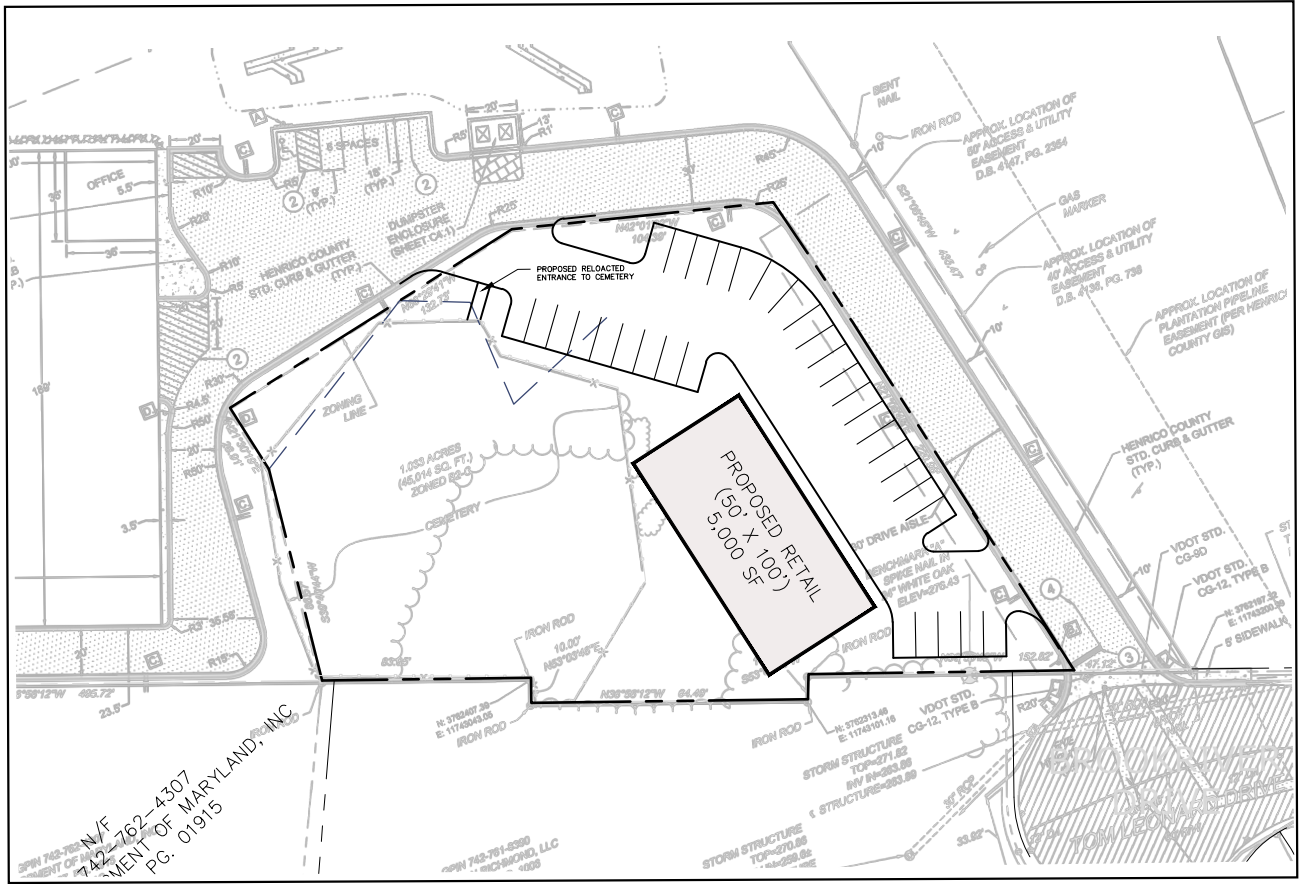

SITE PLAN

FOR SALE | 4100 SPRINGFIELD CHURCH LANE | GLEN ALLEN, VA 23060