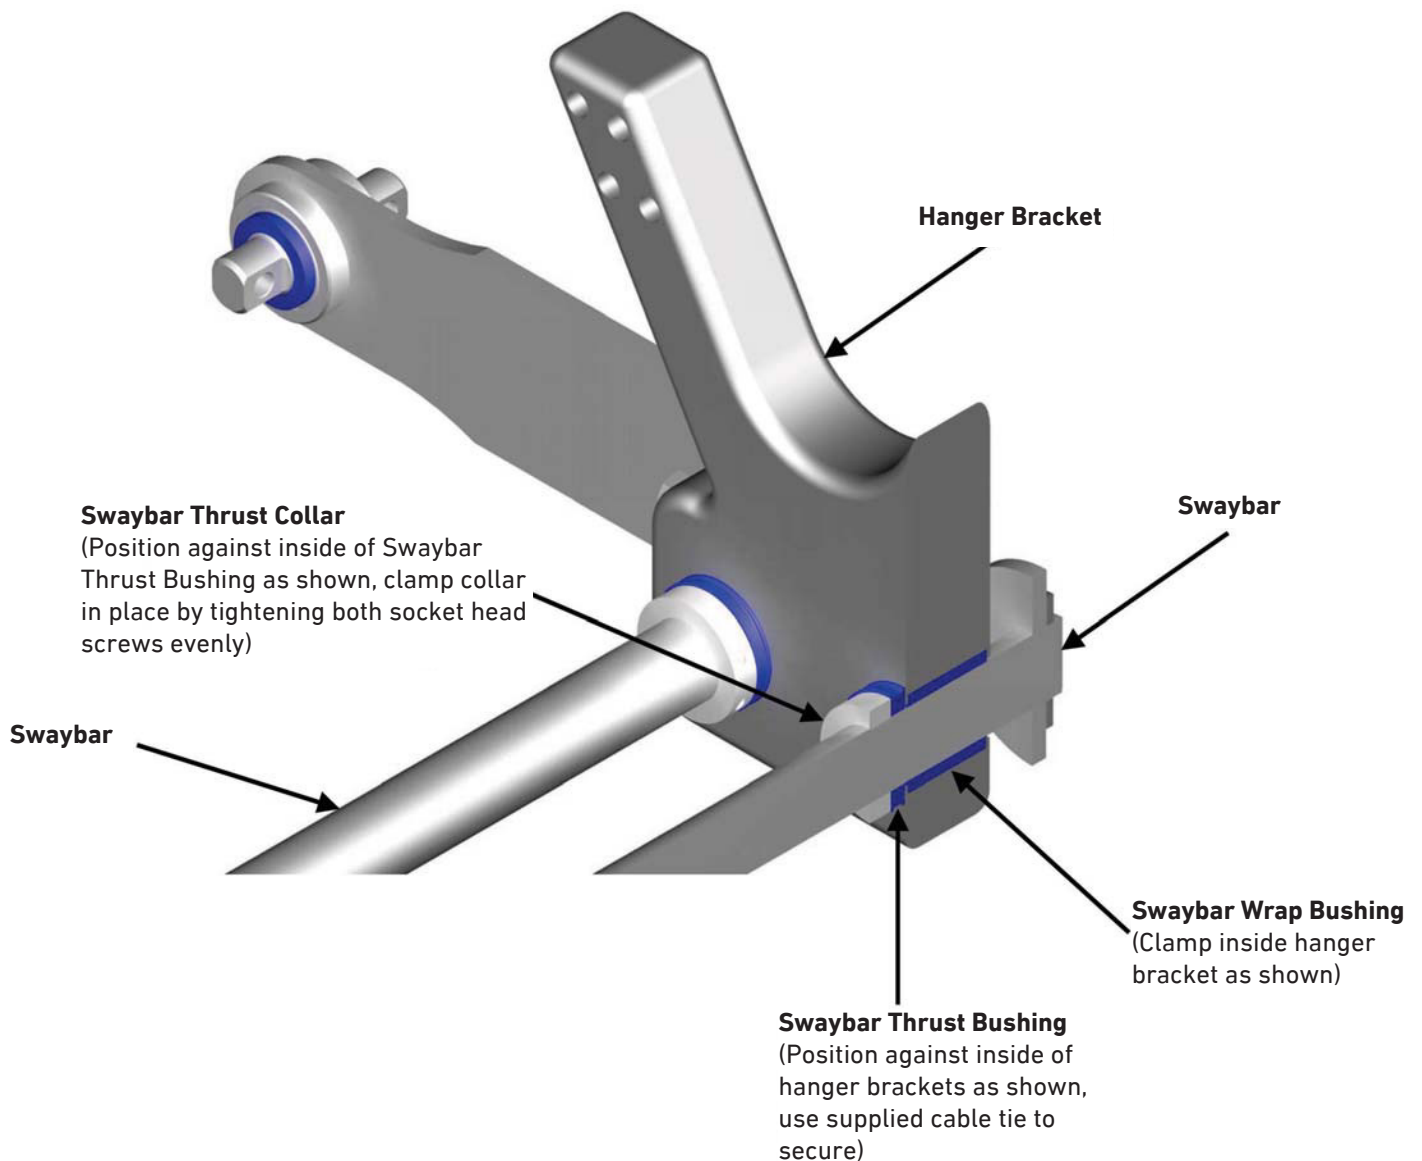

# INSTALLATION INSTRUCTIONS

**ATRO PARTS**

ENGINEERED | DURABLE | RELIABLE  
MANUFACTURED IN ST. CLAIR, MISSOURI | U.S.A.

## KENWORTH AIRGLIDE 200/400 SUSPENSION

SW59-29000 • SW59-29000-KIT • SW59-29001 • SW59-29001-KIT • SW59-29058

CELEBRATING 30 YEARS  
**ATRO**  
POLYURETHANE • SOLUTIONS

POLYURETHANE PARTS | SOLUTIONS FOR HEAVY TRUCKS