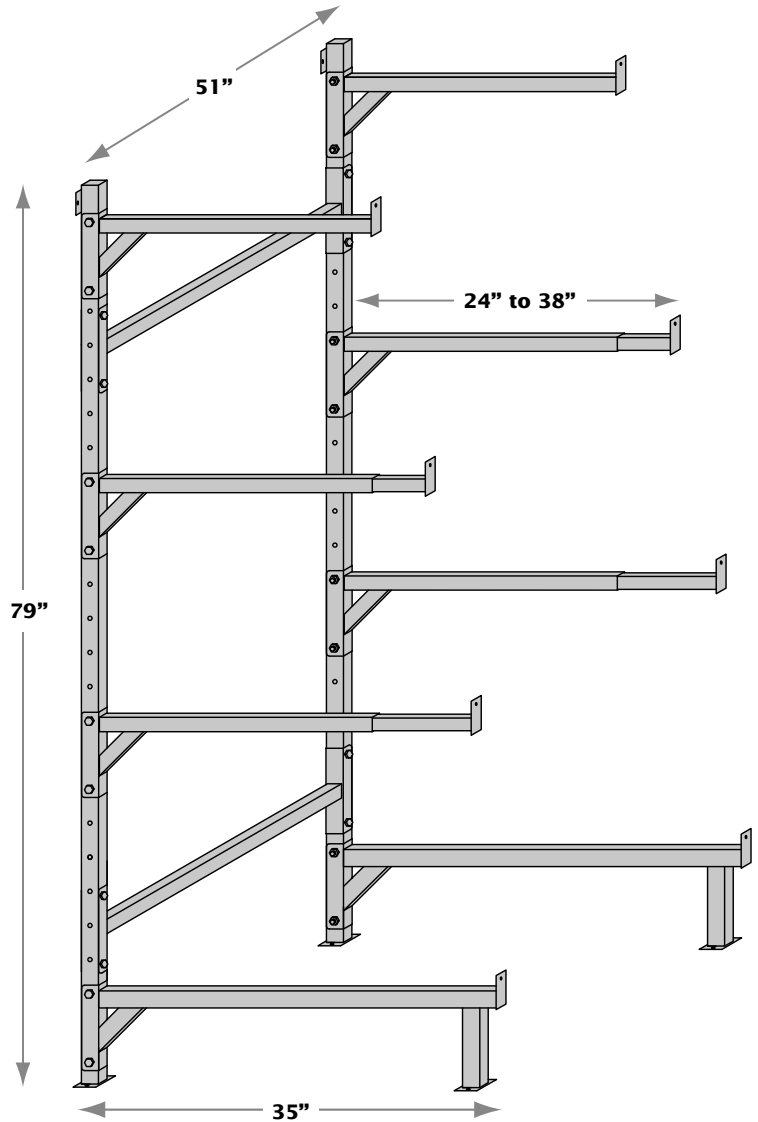

FREE STANDING MODEL # CKR-4FS

Tarrison Products Ltd. 2780 Coventry Road, Oakville, Ontario, L6H 6R1
Tel: 905-825-9665 **Fax:** 905-825-0965 **www.tarrison.com** sales@tarrison.com
US Sales Office: 12 Riverview Drive, Essex Junction, VT, 05452
Phone: 802-872-9292 ■ **Fax:** 802-878-9603 **www.tarrison.com** jeffc@tarrison.com