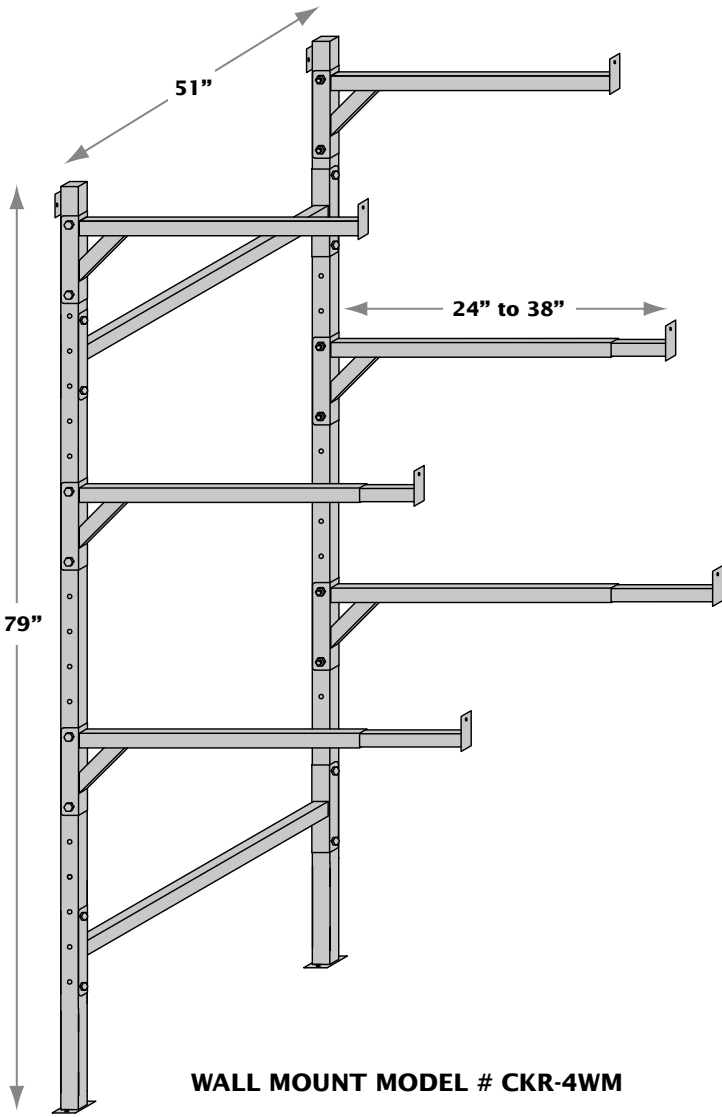

Tarrison Products Ltd.

CANOE/KAYAK RACK

WALL MOUNT MODEL # CKR-4WM

Shipping Weight:

Wall Mount Unit   57 lbs.
Free-Standing Unit   69 lbs.

Assembly required