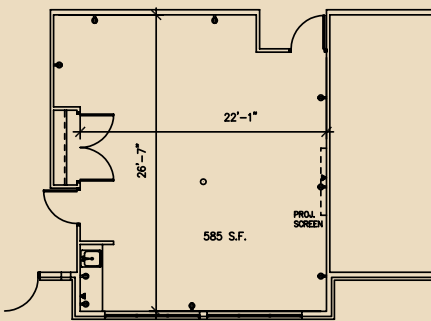

CLUBHOUSE[®] HOTEL & SUITES

MEETING ROOMS

[*shiraz*]

This intimate meeting room is located adjacent to the Merlot Room and across the hall from the Cabernet Room. The same decorative windows with opulent floor to ceiling draperies also adorn this room. An outside entrance is located at the entrance from the Merlot Room. The Shiraz Room features the same state-of-the-art lighting, projection screen and electrical features as found in the Cabernet and Merlot Rooms. Full audio visual capabilities and wireless Internet are available in this room. A coat/storage closet is available in the room.

SHIRAZ ROOM CAPACITIES

Classroom Style.....	12
Conference Style	16
Open Square Style.....	18
U-Shape Style	15
Theater Style	35
Plated Meal.....	32
Buffet	24

Dimensions: 585 Sq Ft; 26'7" x 22'1"

2320 South Louise Avenue | Sioux Falls, SD 57106