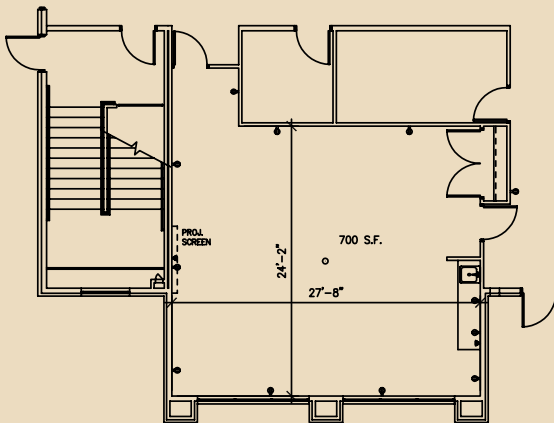

## MEETING ROOMS

[ *merlot* ]

This room is located across the hall from the Cabernet Room and has a second doorway which leads to the Shiraz Room. Decorative windows with opulent floor to ceiling draperies adorn the west wall of the room which overlook the Meadows on the River business district. An outside entrance is located a few steps from the doorway leading to the Shiraz Room. The Merlot Room also features state-of-the-art lighting, as well as telephone/data receptacles, duplex receptacles and special purpose outlets. A projection screen drops from the ceiling. Full audio visual capabilities and wireless Internet are available in this room. A coat/storage closet is available in the room.

### MERLOT ROOM CAPACITIES

|                        |    |
|------------------------|----|
| Classroom Style.....   | 21 |
| Conference Style ..... | 20 |
| Open Square Style..... | 24 |
| U-Shape Style .....    | 18 |
| Theater Style .....    | 50 |
| Plated Meal.....       | 40 |
| Buffet 24.....         | 32 |

Dimensions: ..... 700 Sq Ft; 24'2" x 27'8"

2320 South Louise Avenue | Sioux Falls, SD 57106

[www.SiouxFalls.ClubHouseInn.com](http://www.SiouxFalls.ClubHouseInn.com)

(605) 361-8700 | Fax: (605) 361-5950 | Toll-Free: (866) 534-8700