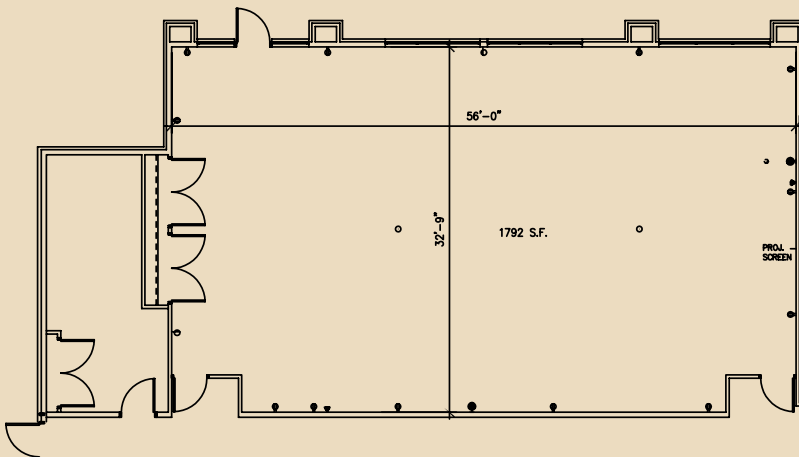

CLUBHOUSE[®] HOTEL & SUITES

MEETING ROOMS

[*cabernet*]

The largest meeting room in the Hotel is accessible by two (2) doorways and is situated directly across from the Merlot and Shiraz Rooms. Decorative windows adorn the east side of the room which overlooks the meadows, river and private golf courses. A door to the outside patio area is located in the northeast corner of the room. The Cabernet features state-of-the-art lighting, as well as telephone/data receptacles, duplex receptacles and special purpose outlets. A 7' x 7' projection screen drops from the ceiling. Full audio visual capabilities and wireless Internet are available in this room. A coat/storage closet is available in the room.

CABERNET ROOM CAPACITIES

Classroom Style.....	72
Conference Style	40
Open Square Style.....	54
U-Shape Style	45
Theater Style.....	192
Plated Meal.....	88
Buffet.....	80

Dimensions 1792 Sq Ft - 32'9" x 56'