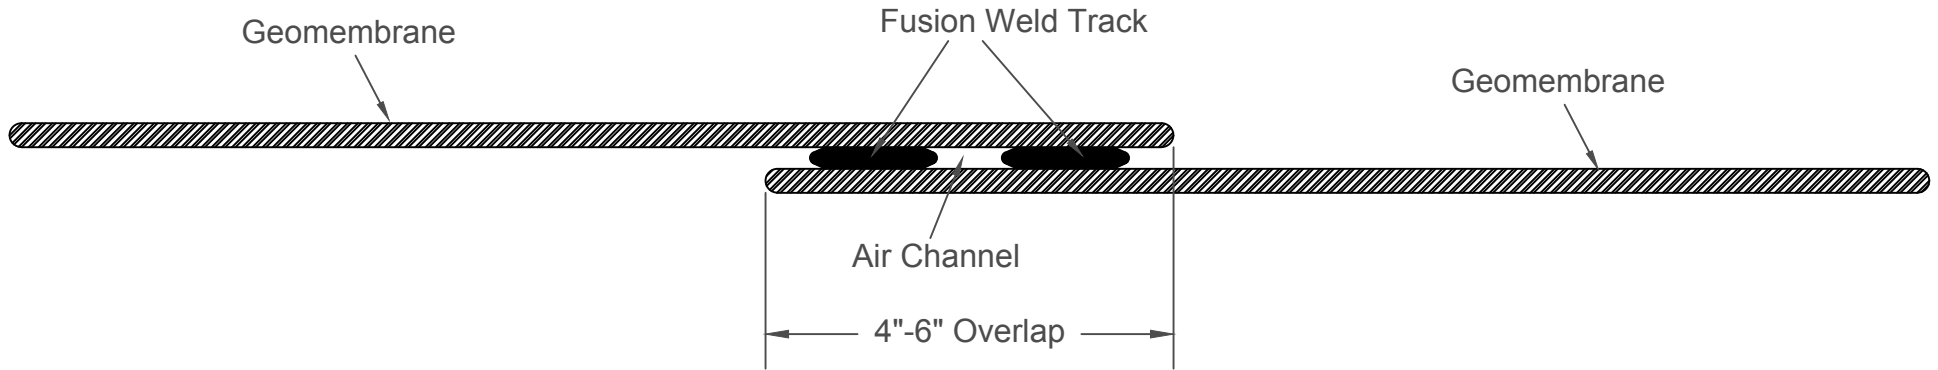

Dual Track Fusion Weld