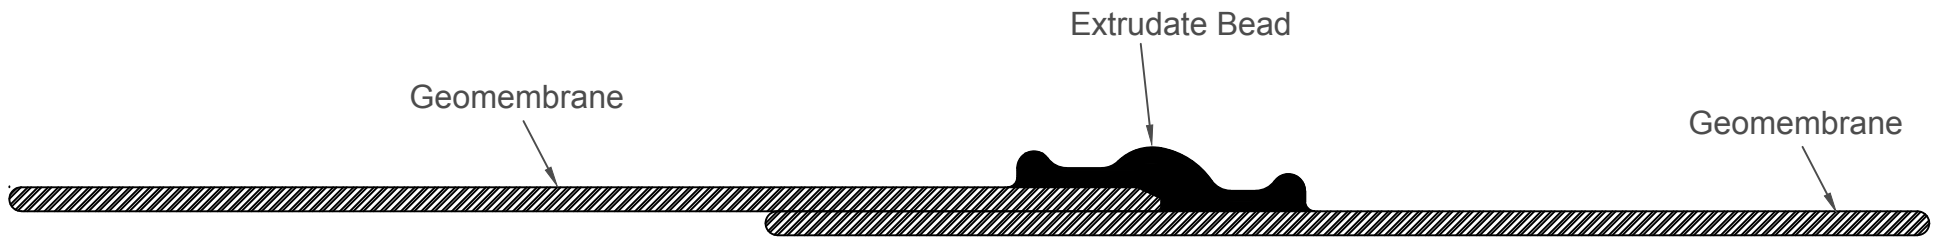

Extrusion Weld

Customer:	TYPICAL GEOMEMBRANE WELDS	Chk By:		
Scale: N.T.S.	Drawing Number:	Page:	Dwg By:	
Rev. #:	Date: 12-1-2017	0000-001	1 of 1	CW